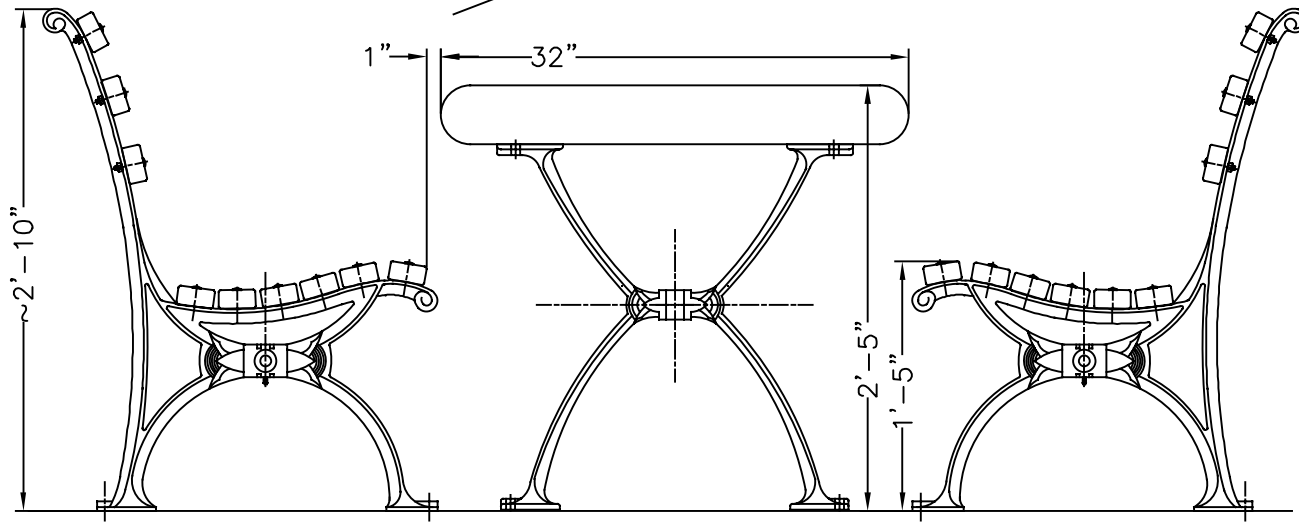

ALLOW FOR 1" BETWEEN SEAT SLAT AND TABLE EDGE.

6737C-4' BENCH

6732 WF GAME TABLE

6737C-4' BENCH

**KENNETH LYNCH & SONS**  
 114 WILLENBROCK ROAD OXFORD CT 06478  
 203-264-2831 INFO@KLYNCHANDSONS.COM

<b>#6732 WORLD'S FAIR GAME TABLE</b>		
FAX	Date 9/13/24	Drawn M.T.D.
<b>TABLE LAYOUT</b>		<b>6737C BENCHES</b>
<b>#6732-6737C-FX</b>		