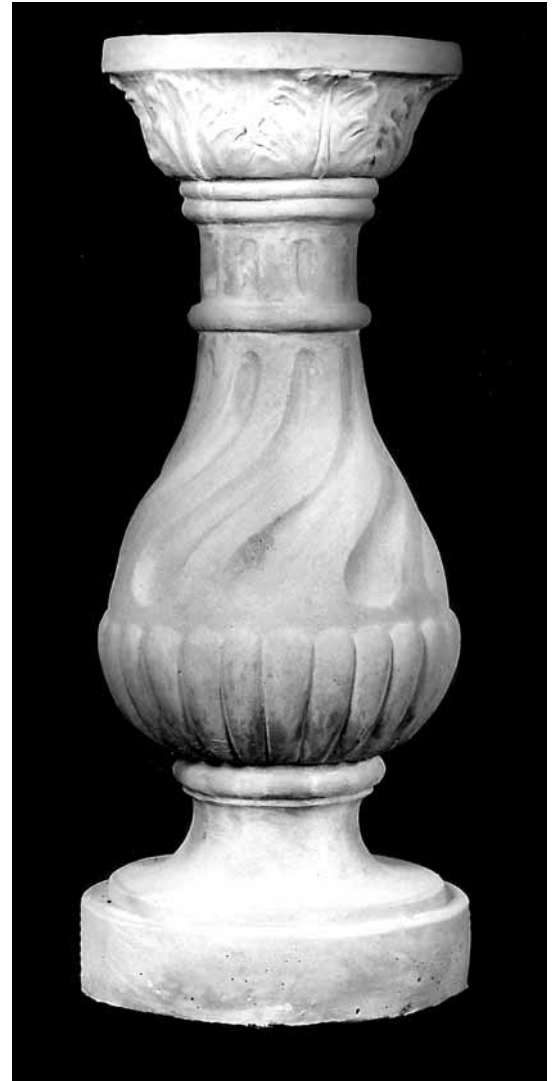

# PEDESTALS

**NO. 1080 PEDESTAL**  
Cast Stone, 19 1/2"h  
Top 13" X 13"  
Base 16" X 16"

**NO. 1081 PEDESTAL**  
Cast Stone, 20"h  
Top 12" X 12"  
Base 13 1/2" X 13 1/2"

**NO. 1103 PEDESTAL**  
Cast Stone, 24"h  
Top 24" diameter. Bottom 30" diameter  
Approx. weight 1000lbs.

# PEDESTALS

**NO. 710 BASE**  
Cast Stone  
14"h X 13"w X 21"l

**NO. 1099 PEDESTAL**  
Cast Stone  
28"l X 17"h X 15"w

**NO. 1091 PEDESTAL**  
Cast Stone, 8"h  
Top 11" diameter  
Bottom 18" diameter

**NO. 2430 PEDESTAL**  
Cast Stone, 24"h  
Top 15" X 15"  
Bottom 19 1/2" X 19 1/2"  
Approximate weight  
350lbs.