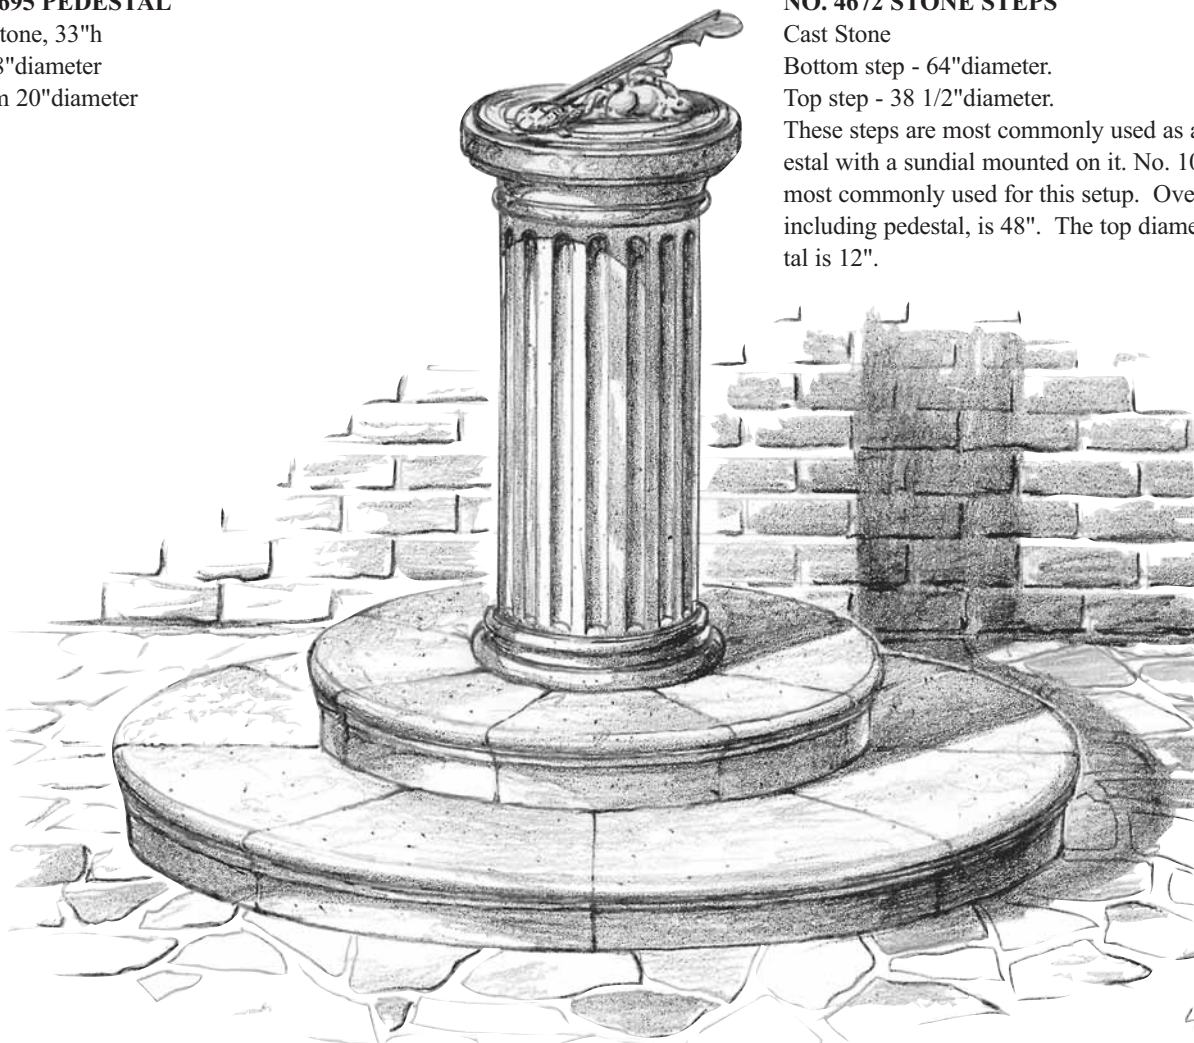

# PEDESTALS

**NO. 4695 PEDESTAL**  
 Cast Stone, 33"h  
 Top 18" diameter  
 Bottom 20" diameter

**NO. 3584 PEDESTAL/PLANTER**  
 Cast Stone, 31"h  
 Top 16" diameter

**NO. 3585 PEDESTAL**  
 Cast Stone, 36 1/2"h  
 Top is 12 1/2"