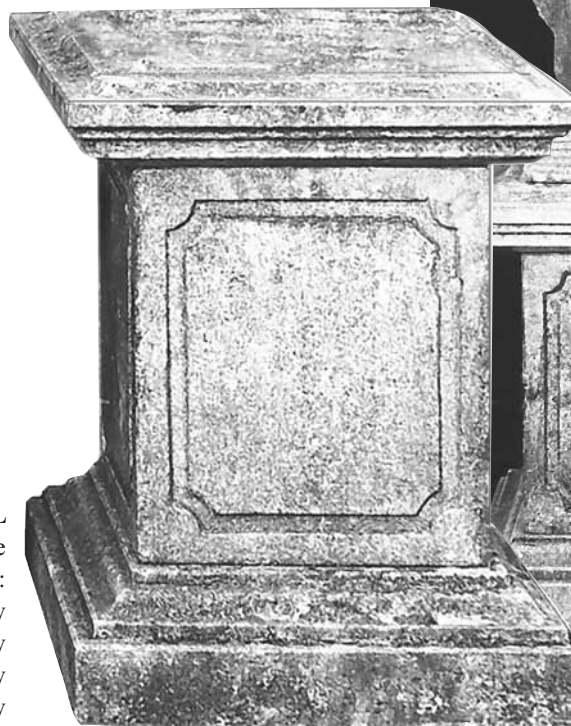

NO. 960 PEDESTAL
Cast Stone
Available in four sizes:
14"h X 11 1/2"w
17"h X 18"w
20"h X 18"w
21"h X 19"w