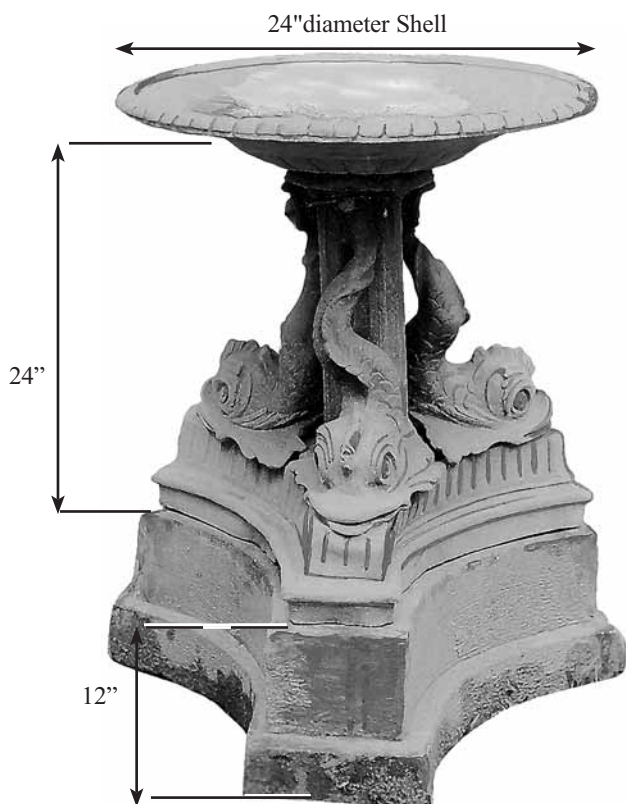

NO. 2215 DOLPHIN PEDESTAL ON CAST STONE BASE WITH 24" SHELL

Lead, 24"h
The dolphin base is set on a 12"h tri-form stone base.
Available in Bronze.