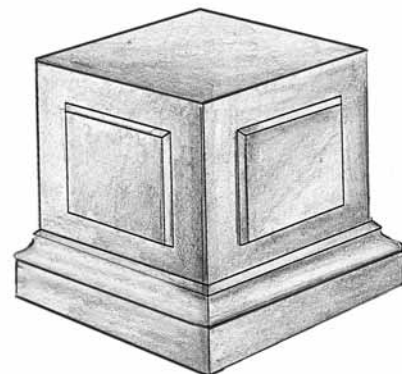

# PEDESTALS

**NO. 1080 PEDESTAL**  
Cast Stone, 19 1/2"h  
Top 13" X 13"  
Base 16" X 16"

**NO. 1081 PEDESTAL**  
Cast Stone, 20"h  
Top 12" X 12"  
Base 13 1/2" X 13 1/2"

**NO. 1103 PEDESTAL**  
Cast Stone, 24"h  
Top 24" diameter. Bottom 30" diameter  
Approx. weight 1000lbs.

**NO. 1784 PEDESTAL**  
Cast Stone  
19 3/4"h, 15 3/4" top, 17"sq. bottom  
The top will take a 13 1/2" square base sitting on it.

**NO. 1092 PEDESTAL**  
19 1/2"h  
Top 19" X 19"  
Base 24 1/2" X 24 1/2"  
Approx. weight 800lbs.

16" X 16" X 16"

The most practical base of all. Other sizes made on special order.

**NO. 12 PUMPCASE**  
Cast Stone  
9 3/4" h X 14 1/4" diameter

**NO. 24 OCTAGONAL PUMPCASE**  
Cast Stone  
10" diameter top, 9" h X 12" diameter base

**NO. 3569 PEDESTAL**  
Cast Stone, 27 1/4" h  
22 1/4" square at bottom and 19" square at top.  
Suitable for decoration with ornaments or plaques.

**NO. 1002 PEDESTAL**  
Cast Stone  
7" h X 11" diameter  
Top 9" diameter