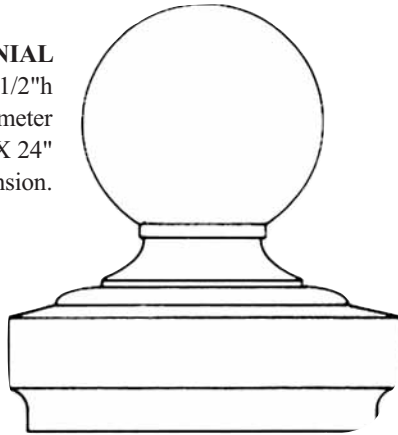

NO. 1149 FINIAL ORNAMENT
Cast Stone
44"h X 21" diameter
Base 13" X 13"

NO. 1132 FRUIT BASKET FINIAL
Cast Stone
28"h X 19" diameter
Base 10" X 10"

NO. 1150 VASE FINIAL
Cast Stone
44"h X 21" diameter
Base 13" X 13"

NO. 1135 FRUIT BASKET FINIAL
Cast Stone
16"h X 16" diameter
Base 11" X 11"

NO. 44 BALL FINIAL

Cast Stone, 29 1/2"h
Ball is 16" diameter
Base 24" X 24"
27" is the largest square dimension.

NO. 957 BALL FINIAL

Cast Stone, 10"h
Ball 7 1/2" diameter
Base 11" diameter.

NO. 956 BALL FINIAL

Cast Stone, 15 1/2"
Ball 7 1/2" diameter
Base 11" diameter.

NO. 1990 BALL FINIAL

Cast Stone
34"h, 24" ball with
32" square base.