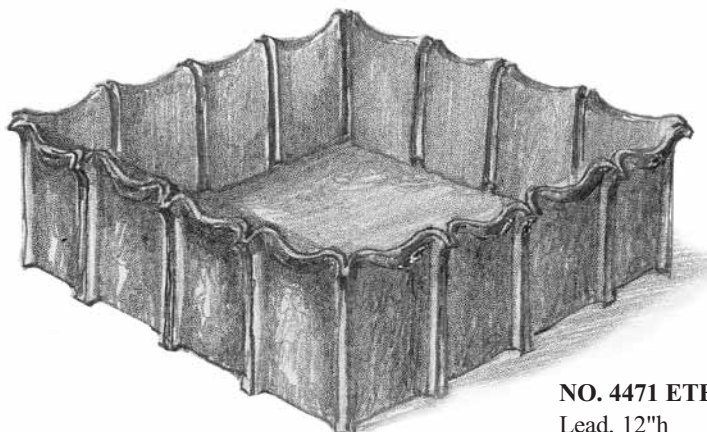

NO. 4471 ETERNITY PLANTER

Lead, 12" h
Using border No. 1503.
Any practical size.