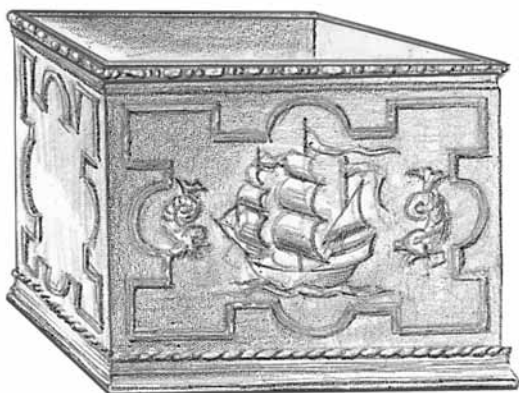

NO. 4470 PLANTER

Lead, 18" h
Using border No. 2171.