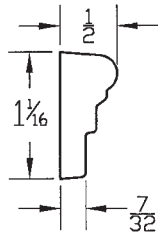

ADDITIONAL MOULDING DESIGNS

NO. 9015