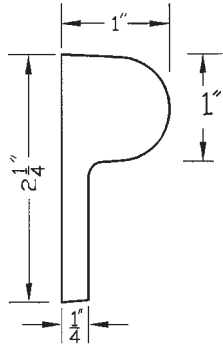

ADDITIONAL MOULDING DESIGNS

NO. 9013