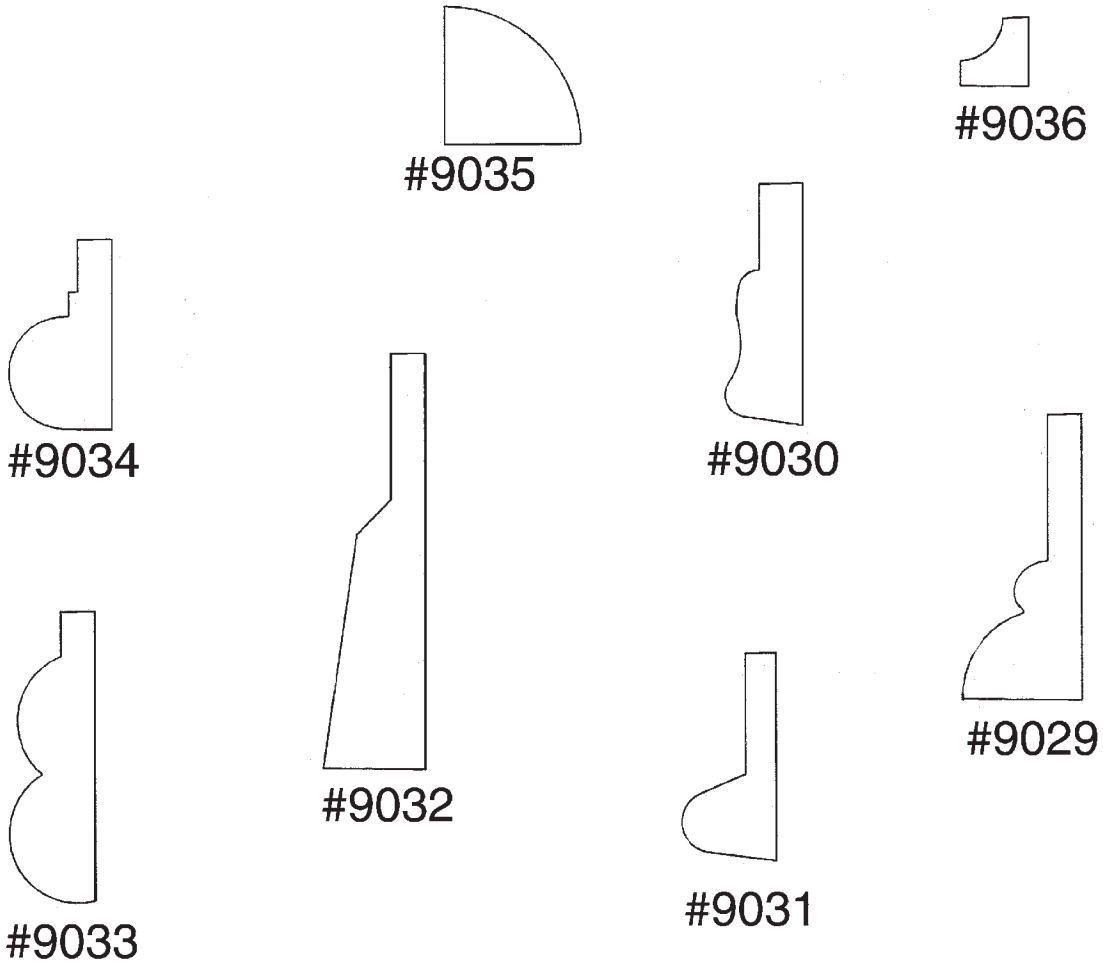

NO. 9028 ROPE MOULDING
Lead, 5" h X 3" d relief
Pricing per foot. Available in Bronze.

NO. 9024 ROPE MOULDING
Lead, 2" h
Pricing per foot. Available in Bronze.

NO. 9021 ROPE MOULDING
Lead, 1 3/8" h
Can be used on the top, middle or bottom of design.
Pricing per foot. Available in Bronze.

ADDITIONAL MOULDING DESIGNS

NO. 9012

NO. 9013

NO. 9014

NO. 9015

NO. 9016

NO. 9017

NO. 9019

NO. 9018

NO. 9020

ADDITIONAL MOULDING DESIGNS

MOULDING DIMENSIONS

ROSETTES

NO. 1656 ROSETTE
Lead
12" diameter
Available in Bronze
and Cast Stone.

NO. 1767 ROSETTE
Cast Stone
23" diameter

NO. 683 ROSETTE
Cast Stone
Available in many sizes:
4 1/2", 6", & 8"

NO. 683 ROSETTE
Lead
Available in two sizes:
4 1/4", 6 1/2" diameter
Available in Bronze.

**NO. 2898 ROSETTE
WALL PLAQUE**
Lead, 10 1/2" square
Very bold relief, water pours
from very center.
Available in Bronze.