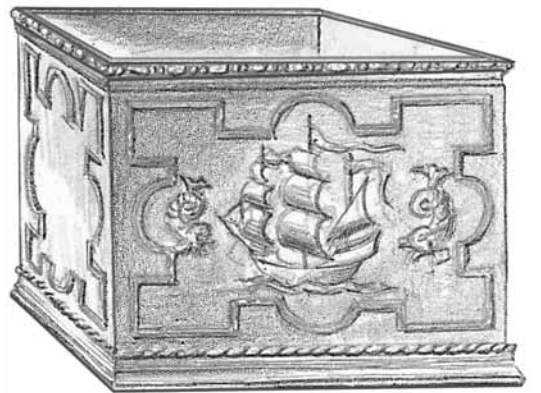

NO. 4770 CISTERN
Lead