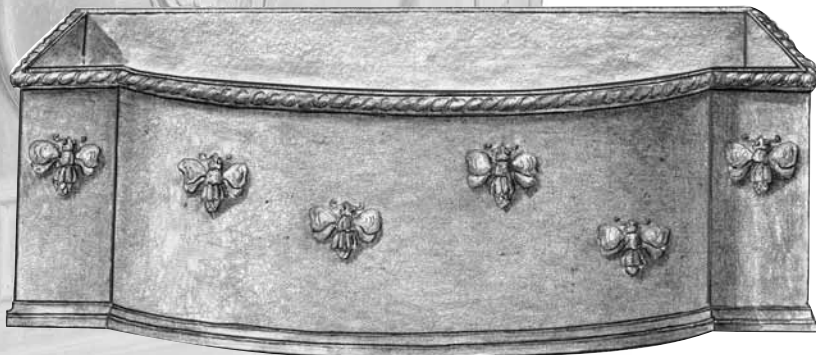

NO. 2370A PLANTER

Lead, 19" h
 9" sq. at the top
 Other sizes furnished.
 Available in Bronze.

Eight sided Lead Cistern example

NO. 4783 BEE CISTERN

Lead
 Using No. 1554 Lead Bee in a
 repeating pattern.

NO. 2369 ROSETTE AND WAVE PANEL