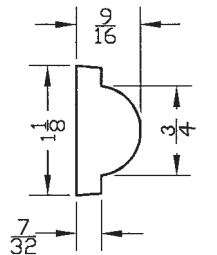

ADDITIONAL MOULDING DESIGNS

NO. 9019