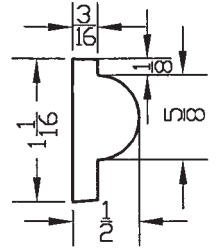

ADDITIONAL MOULDING DESIGNS

NO. 9014