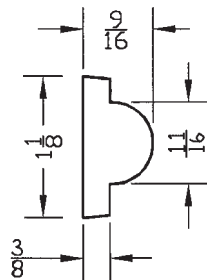

ADDITIONAL MOULDING DESIGNS

NO. 9017