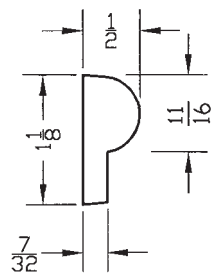

NO. 9018

NO. 9020

ADDITIONAL MOULDING DESIGNS

MOULDING DIMENSIONS

ROSETTES

NO. 1656 ROSETTE
Lead
12" diameter
Available in Bronze
and Cast Stone.

NO. 1767 ROSETTE
Cast Stone
23" diameter

NO. 683 ROSETTE
Cast Stone
Available in many sizes:
4 1/2", 6", & 8"