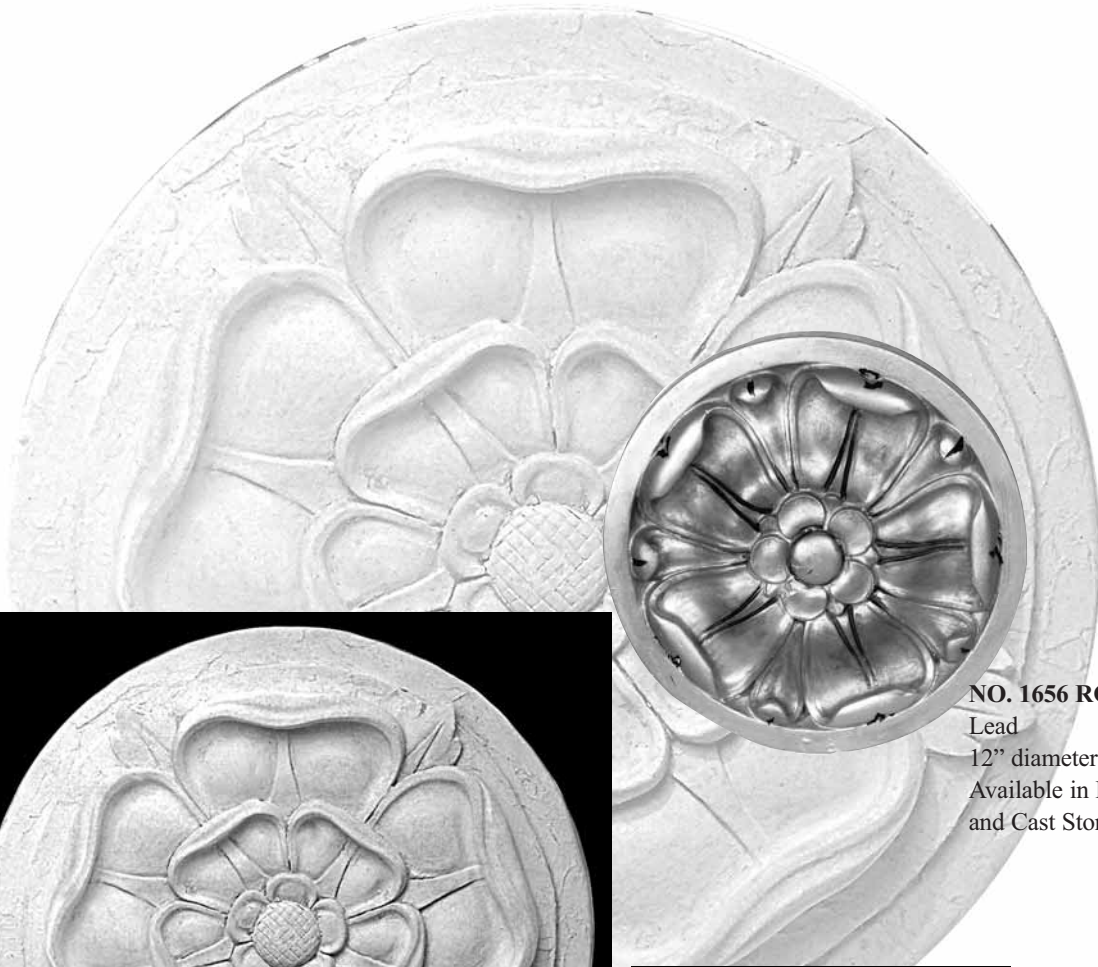

NO. 9018

NO. 9020

ADDITIONAL MOULDING DESIGNS

MOULDING DIMENSIONS

ROSETTES

NO. 1656 ROSETTE
Lead
12" diameter
Available in Bronze
and Cast Stone.

NO. 1767 ROSETTE
Cast Stone
23" diameter

NO. 683 ROSETTE
Cast Stone
Available in many sizes:
4 1/2", 6", & 8"

NO. 683 ROSETTE
Lead
Available in two sizes:
4 1/4", 6 1/2" diameter
Available in Bronze.

**NO. 2898 ROSETTE
WALL PLAQUE**
Lead, 10 1/2" square
Very bold relief, water pours
from very center.
Available in Bronze.