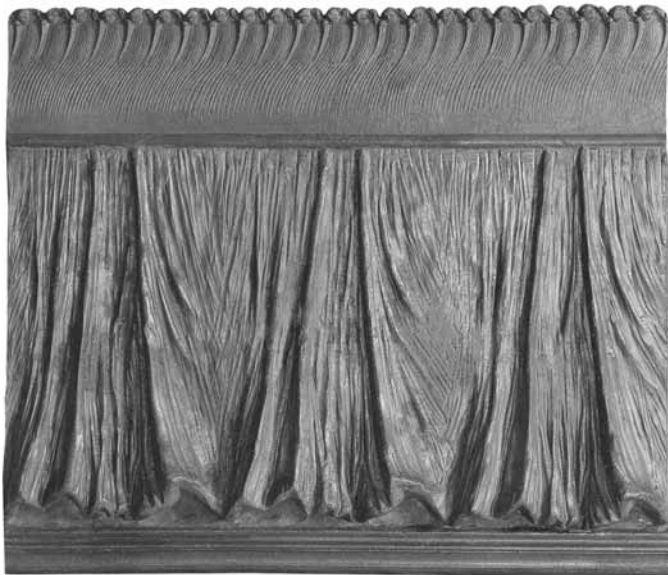

NO. 2369 ROSETTE AND WAVE PANEL

Lead
Rosette border: 9" h
Wave border: 7" h
Repeat is 25"
Center panel can be made to any height up to 18".
Other sizes can be furnished. Pricing per panel.
Available in Bronze.

NO. 2899 BORDER

Lead, 20" h
Pricing per foot.
Available in Bronze.