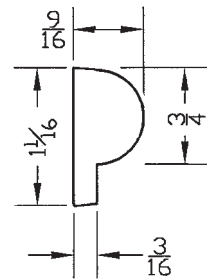

ADDITIONAL MOULDING DESIGNS

NO. 9016