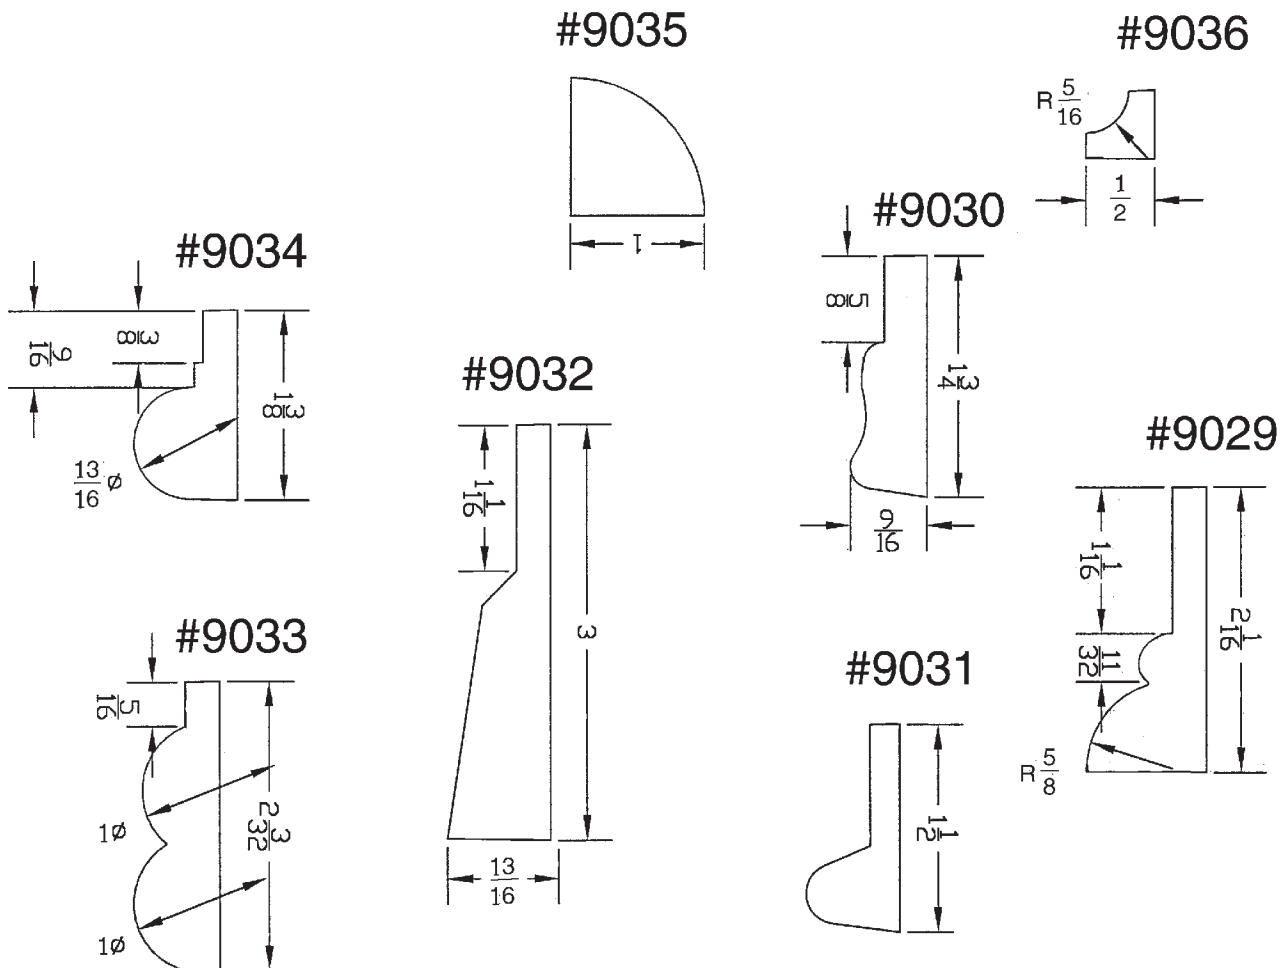

NO. 9018

NO. 9020

ADDITIONAL MOULDING DESIGNS

MOULDING DIMENSIONS

ROSETTES

NO. 1656 ROSETTE
Lead
12" diameter
Available in Bronze
and Cast Stone.

NO. 1767 ROSETTE
Cast Stone
23" diameter

NO. 683 ROSETTE
Cast Stone
Available in many sizes:
4 1/2", 6", & 8"

NO. 683 ROSETTE
Lead
Available in two sizes:
4 1/4", 6 1/2" diameter
Available in Bronze.

**NO. 2898 ROSETTE
WALL PLAQUE**
Lead, 10 1/2" square
Very bold relief, water pours
from very center.
Available in Bronze.

NO. 2469 ROSETTE
Lead
12" h X 12" w
Can be drilled to 1" opening.
Available in Bronze.

ROSETTES

NO. 9200 SERIES

Lead ornaments
Available in Bronze.

- | | |
|----------------|-------------------------|
| A. 1 5/8"sq | Q. 1 1/4" dia. |
| B. 2" dia. | R. 1 1/2" dia. |
| C. 2 1/8"dia. | S. 2" dia. |
| D. 2 1/4" dia. | T. 3/4" dia. |
| E. 2" dia. | U. 1 3/4" dia. |
| F. 1 1/2"sq. | V. 1 3/4" dia. |
| G. 3" dia. | W. 3 1/8" dia. x 1 1/2" |
| H. 3" dia. | X. 1 3/4" X 1 1/2" |
| I. 3" dia. | Y. 2" dia. |
| J. 2 3/4" dia. | Z. 1 1/4" dia. |
| K. 1 1/4" dia. | |
| L. 1/2" dia. | |
| M. 2 1/8" dia. | |
| N. 3 1/8" dia. | |
| O. 2 1/2" dia. | |
| P. 3" dia. | |

Cast Stone
28" w X 19" h X 3" projection
Available in Bronze.

NO. 5322 ROSETTE

Lead
3 7/8" Square
Available in Bronze.

NO. 5321 ROSETTE

Lead
3 7/8" Square
Available in Bronze.

NO. 5370 ROSETTE

Lead
2 7/8" Square
Available in Bronze.