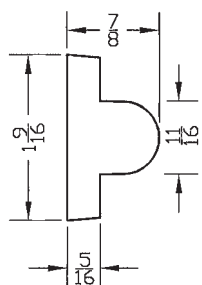

ADDITIONAL MOULDING DESIGNS

NO. 9012

NO. 9013

NO. 9014

NO. 9015

NO. 9016

NO. 9017

NO. 9019

NO. 9018

NO. 9020

ADDITIONAL MOULDING DESIGNS

MOULDING DIMENSIONS

ROSETTES

NO. 1656 ROSETTE
Lead
12" diameter
Available in Bronze
and Cast Stone.

NO. 1767 ROSETTE
Cast Stone
23" diameter

NO. 683 ROSETTE
Cast Stone
Available in many sizes:
4 1/2", 6", & 8"