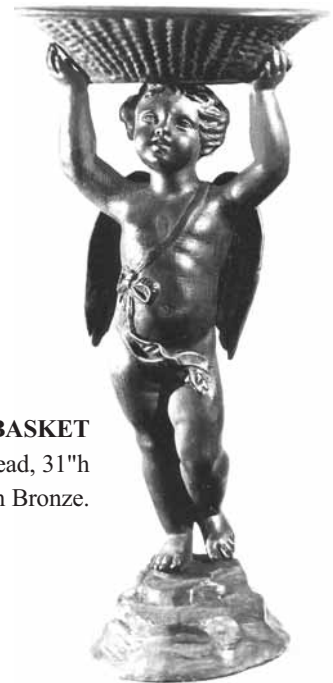

NO. 2408 CUPID WITH BASKET
Lead, 31"h
Available in Bronze.