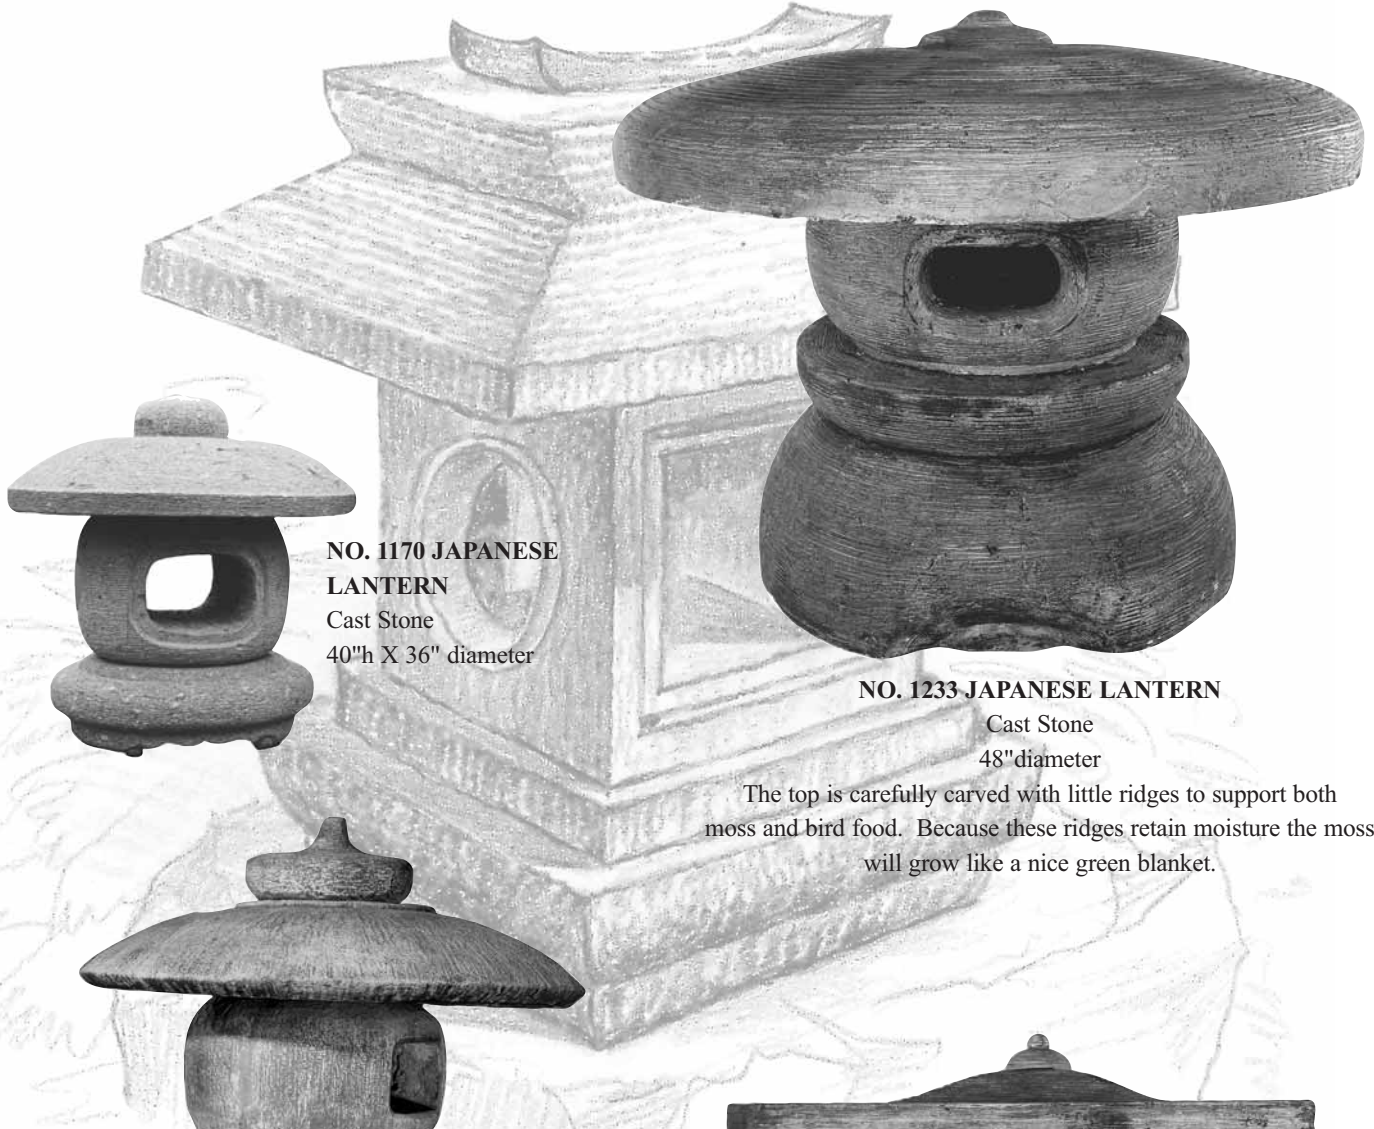

NO. 1170 JAPANESE LANTERN
Cast Stone
40"h X 36" diameter

NO. 1233 JAPANESE LANTERN
Cast Stone
48" diameter

The top is carefully carved with little ridges to support both moss and bird food. Because these ridges retain moisture the moss will grow like a nice green blanket.