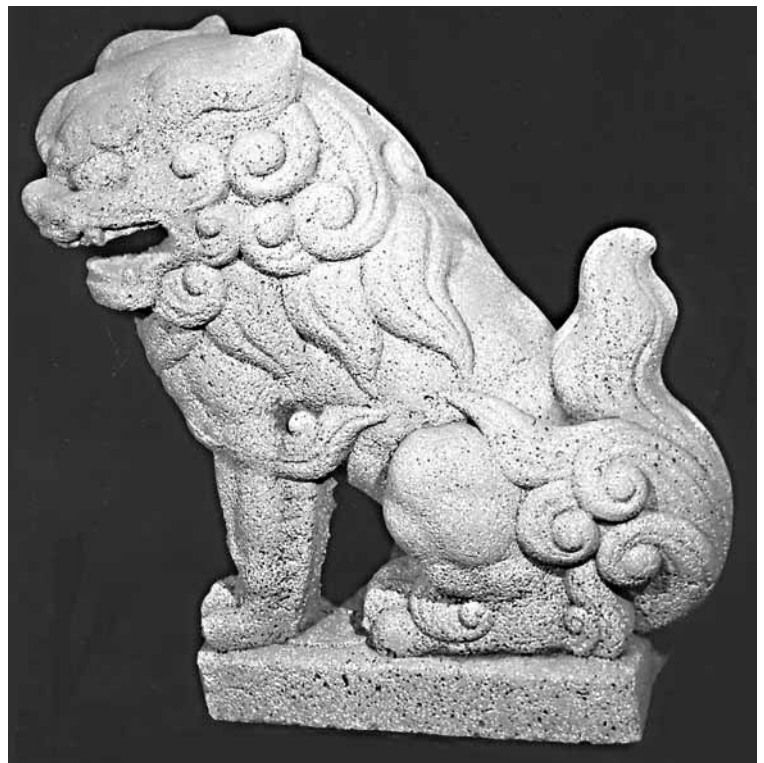

NO. 1349 FOO DOG
Cast Stone
Available in two sizes:
14"h, Base 8" x 4 1/2"
24"h, Base 16" x 9" x 2 1/2"
Available facing right or left.