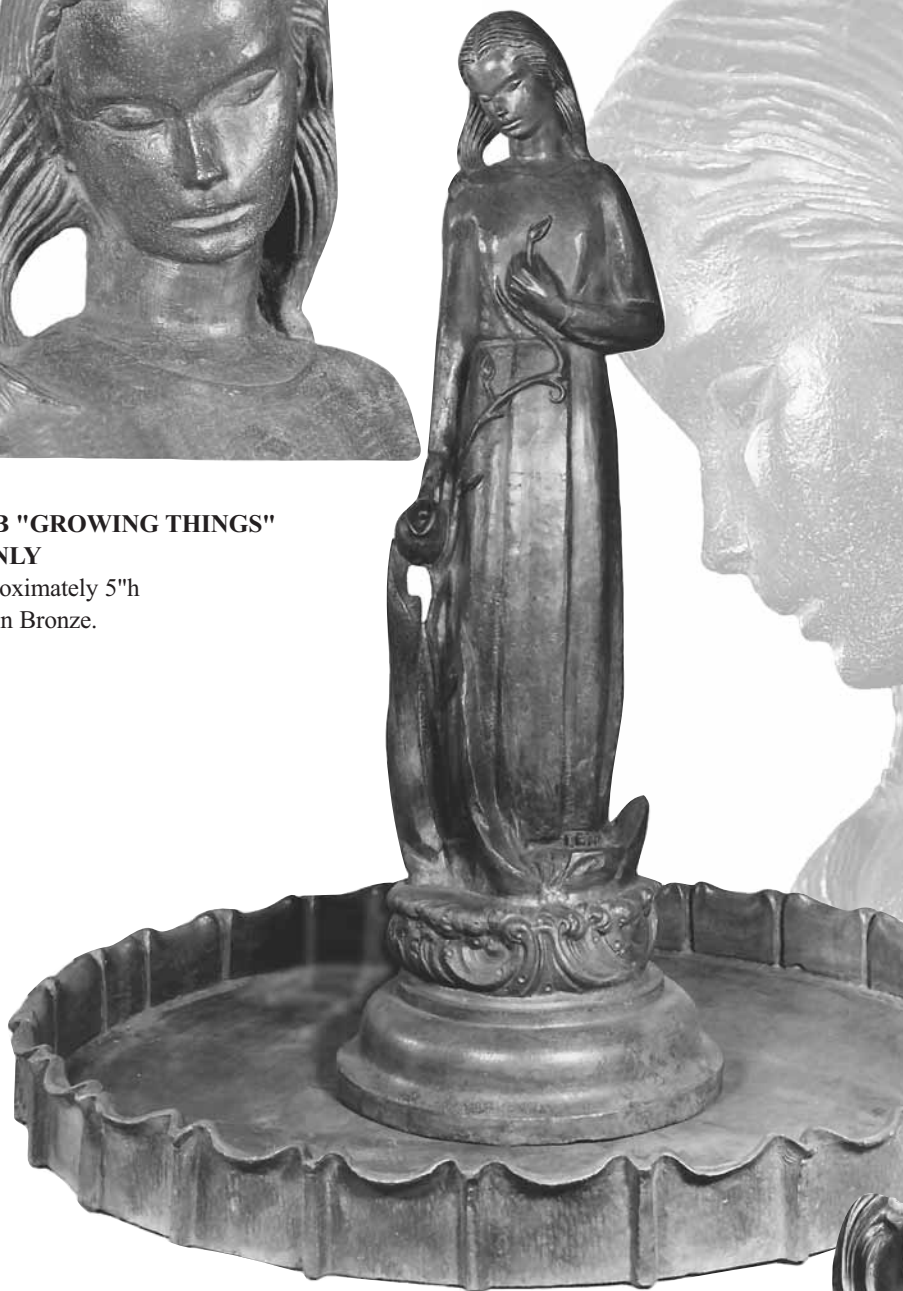

NO. 1610A "GROWING THINGS" FOUNTAIN

Lead, with base, pumpcase & pool
Available with 33" figure only.
Pool made from border No. 1503,
48" diameter.
Available in Bronze.