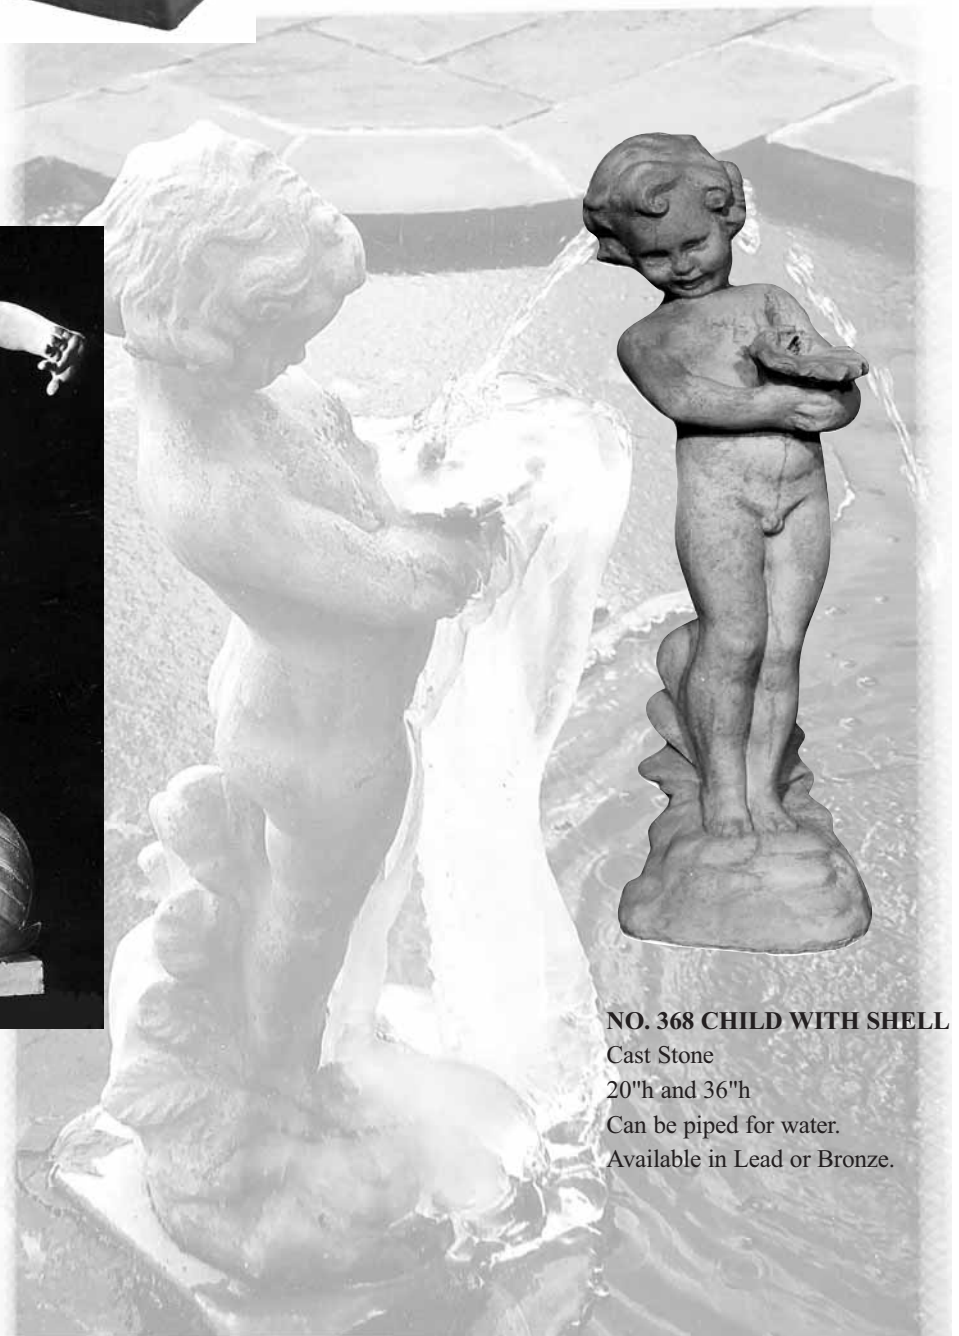

Cast Stone, 37"h
Base 10" X 10"

NO. 308 BOY PLAYING PIPES HOLDING FROG

Cast Stone, 38"h
Base 10" X 10"

NO. 309 BOY HOLDING GRAPES

Cast Stone, 40"h
Base 10" X 10"

NO. 642 BOY DANCING ON SNAIL
42"h X 30"l

The snail may be furnished in Cast Stone with the figure in Lead.
Available in Lead or Bronze.