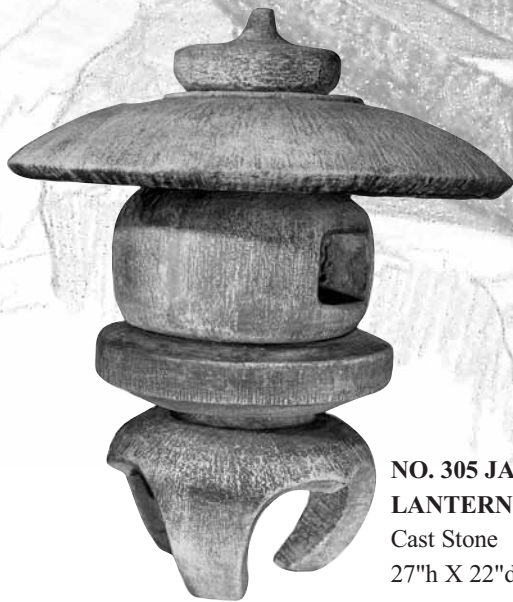

NO. 305 JAPANESE LANTERN
Cast Stone
27"h X 22"diameter