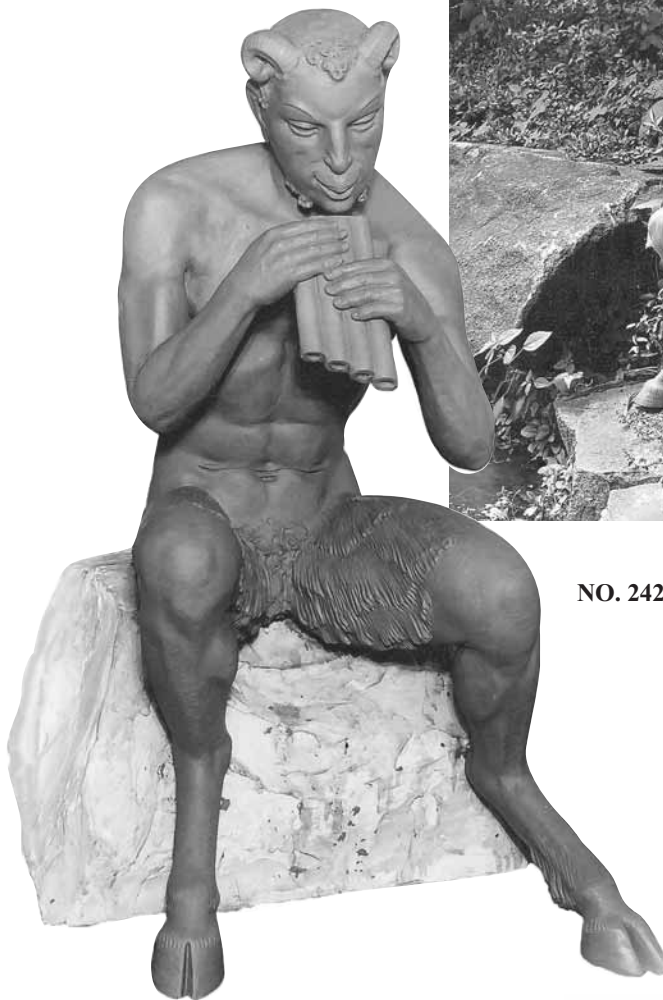

Late 17th century.

Available in Bronze.

NO. 2000B PAN ON LEAD ROCK

Lead
13"h & 17"h
Available in Bronze.

NO. 2427 IN A GARDEN SETTING

NO. 2427 LIFE SIZE "PAN" FIGURE

Lead, 41"h
Design by Joseph Kuthmayer.
Available in Bronze.