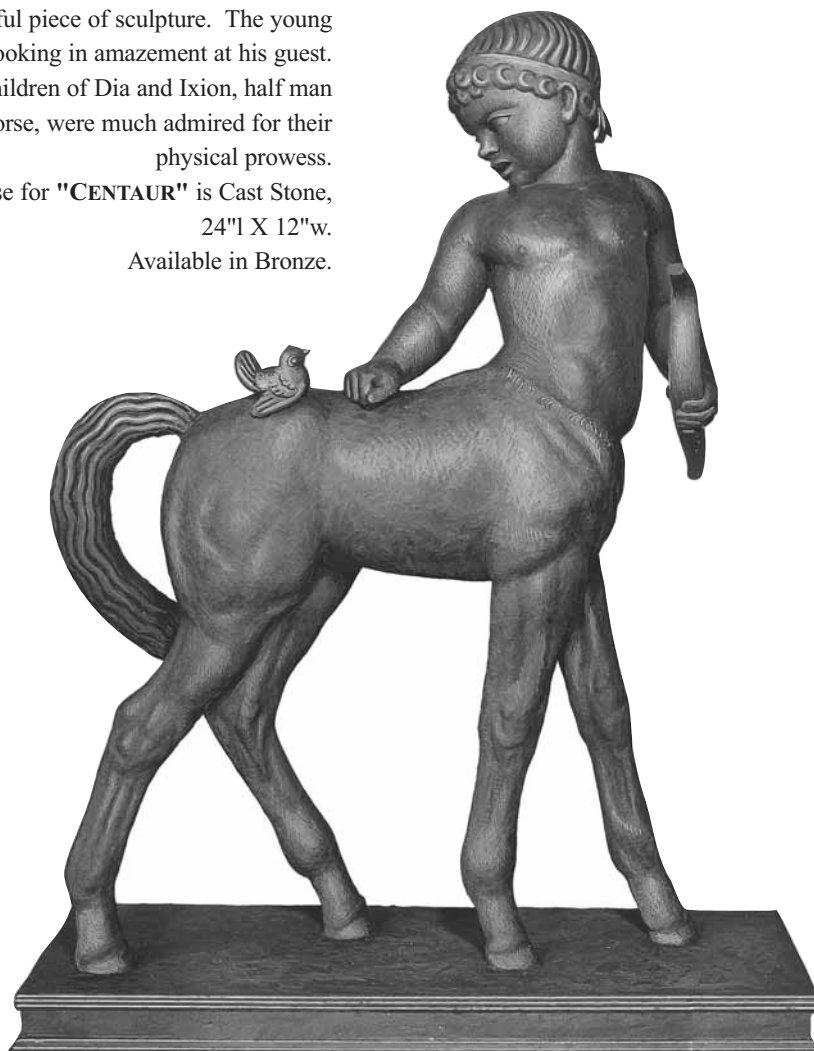

NO. 1601 "CENTAUR"

Lead, 41 1/4" h

A most beautiful piece of sculpture. The young Centaur is looking in amazement at his guest. The Centaurs, children of Dia and Ixion, half man and half horse, were much admired for their physical prowess.

Base for "CENTAUR" is Cast Stone, 24" l X 12" w.

Available in Bronze.

NO. 1679 SEATED CHILD WITH HELMET

Lead, 20" h

Available in Bronze.