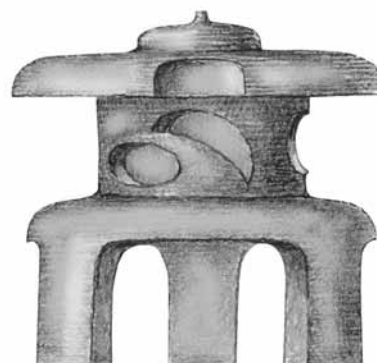

Cast Stone
10"h X 18" diameter
Base No. 92 10" X 10" X 10"

NO. 5239 JAPANESE LANTERN

Cast Stone
10"h X 18" diameter

ORIENTAL LANTERNS

**NO. 5241 JAPANESE
LANTERN**
Cast Stone
15"h X 18"diameter top

**NO. 1173 JAPANESE "SODE GATA"
LANTERN**
Cast Stone
36"h X 30"w