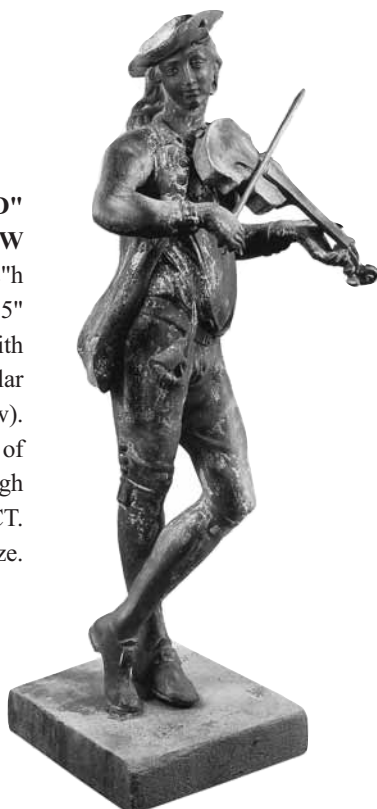

**NO. 2863 "SHEPHERD"
WITH VIOLIN & BRONZE BOW**

Lead, 52"h
Base 15" x 15"

This figure is also furnished with a shepherd's crook and similar arrangements (See below). Original model courtesy of Mr. Carrol Cavanaugh of Norwalk, CT. Available in Bronze.

NO. 1125 COLONIAL WOMAN

Cast Stone, 48"h

This figure can be used with No. 1317 pedestal.