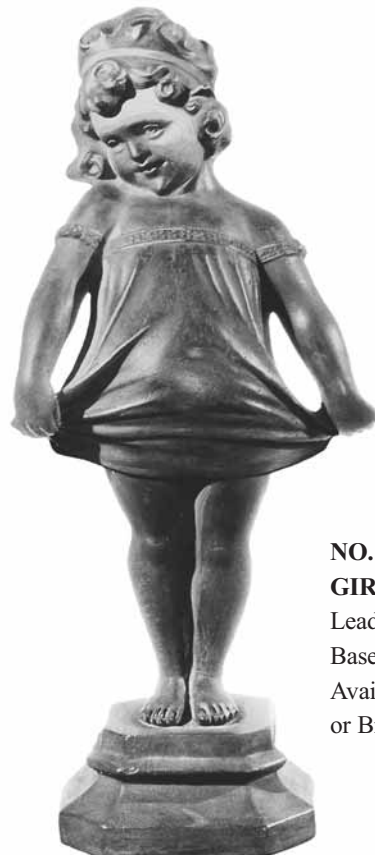

STATUARY

NO. 1758 "EMILIO"
Cast Stone, 22"h
Base 7" X 10"

NO. 252 "ARMORINI"
PLAQUE (LEFT)
Cast Stone
24" X 13"

NO. 251 "ARMORINI"
PLAQUE (RIGHT)
Cast Stone
24" X 13"

"ARMORINI"
(NO. 104 LEFT & NO.105 RIGHT)
Cast Stone
22"h X 14"w, Wall Hanging. Antique Reproduction.