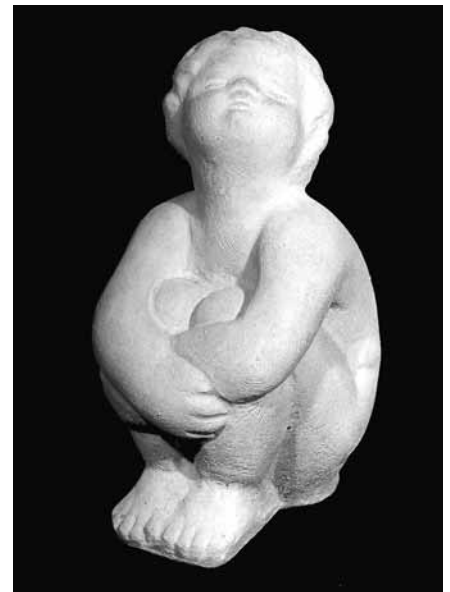

NO. 234 SITTING CHILD
Cast Stone
10”h