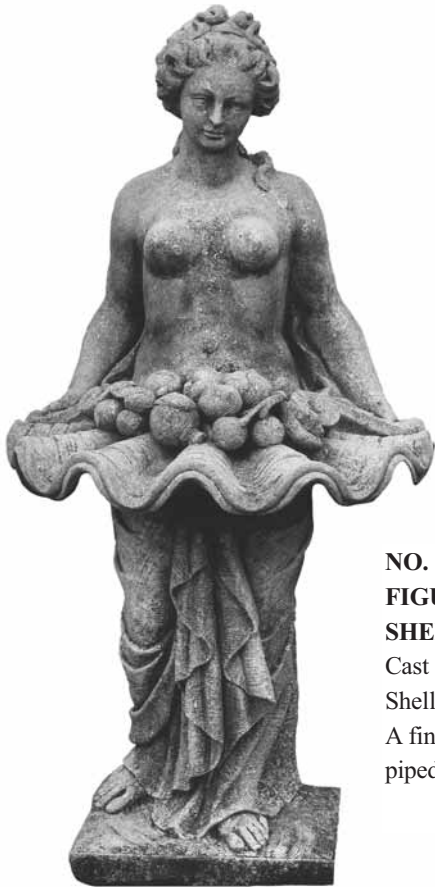

**NO. 1034 CLASSICAL FEMININE
FIGURE OFFERING FRUIT ON A
SHELL**

Cast Stone, 63"h
Shell 30"w. Base 15" X 18 1/2"
A fine piece of sculpture. May be
piped through shell.

Cast Stone, 63"h
Base 18 1/2" X 15"