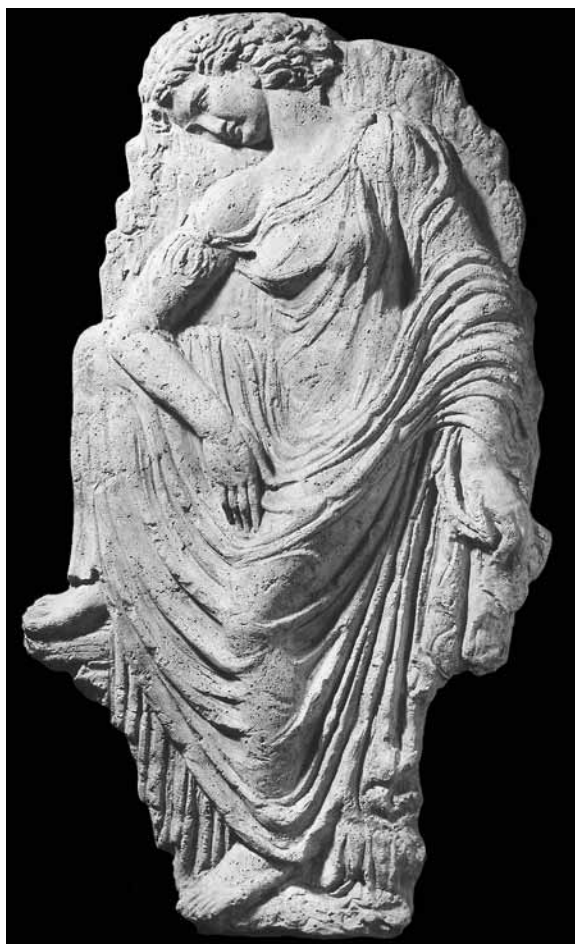

NO. 846 GODDESS ATHENA PLAQUE
Cast Stone
56"h X 32 1/2"w X 5"d