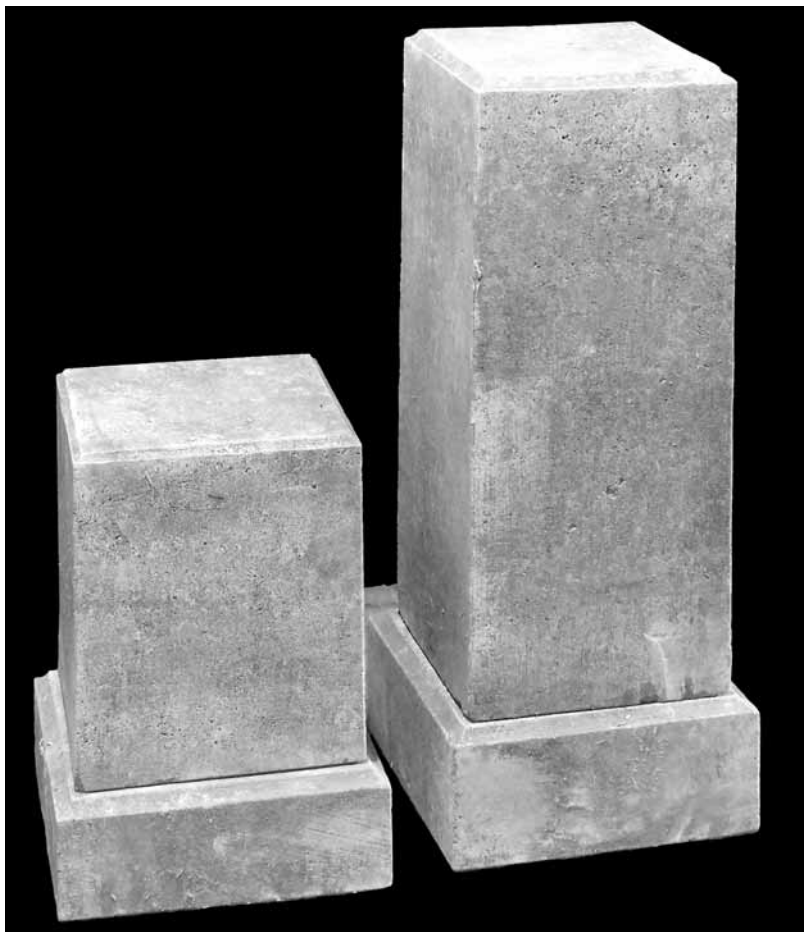

NO. 1278 PLAIN PEDESTAL

Cast Stone
Furnished in almost any size.
These two shown are 15 1/2"h and 27 1/2"h.