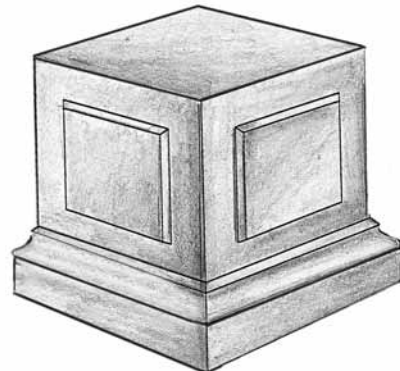

**NO. 1103 PEDESTAL**  
 Cast Stone, 24"h  
 Top 24" diameter. Bottom 30" diameter  
 Approx. weight 1000lbs.

**NO. 1784 PEDESTAL**  
 Cast Stone  
 19 3/4"h, 15 3/4" top, 17"sq. bottom  
 The top will take a 13 1/2" square base sitting on it.

**NO. 253 PEDESTAL**  
Cast Stone  
Each block is 10"h X 18"w.  
Each block sold separately.

**NO. 92 ENGLISH BLOCK BASE**

Cast Stone

Available in many sizes:

10" X 10" X 12"

12" X 12" X 12"

14" X 14" X 14"

10" X 10" X 10"

10" X 10" X 18"

16" X 16" X 16"

The most practical base of all. Other sizes made on special order.

**NO. 12 PUMPCASE**  
Cast Stone  
9 3/4"h X 14 1/4" diameter

**NO. 24 OCTAGONAL PUMPCASE**  
Cast Stone  
10" diameter top, 9"h X 12"diameter base

**NO. 3569 PEDESTAL**  
Cast Stone, 27 1/4"h  
22 1/4" square at bottom and 19" square at top.  
Suitable for decoration with ornaments or plaques.

**NO. 1002 PEDESTAL**  
Cast Stone  
7"h X 11"diameter  
Top 9"diameter