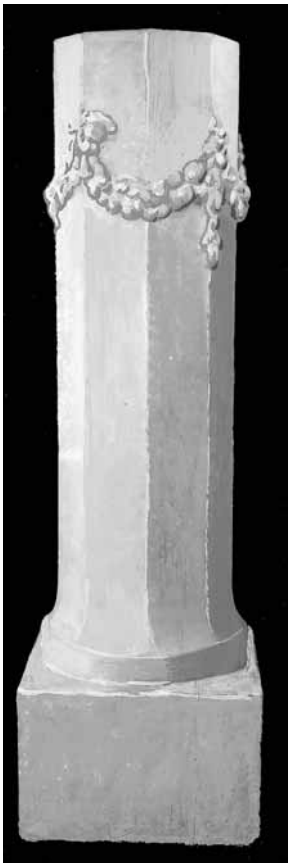

NO. 194 PEDESTAL
Cast Stone
41" h, Top 8 1/2"