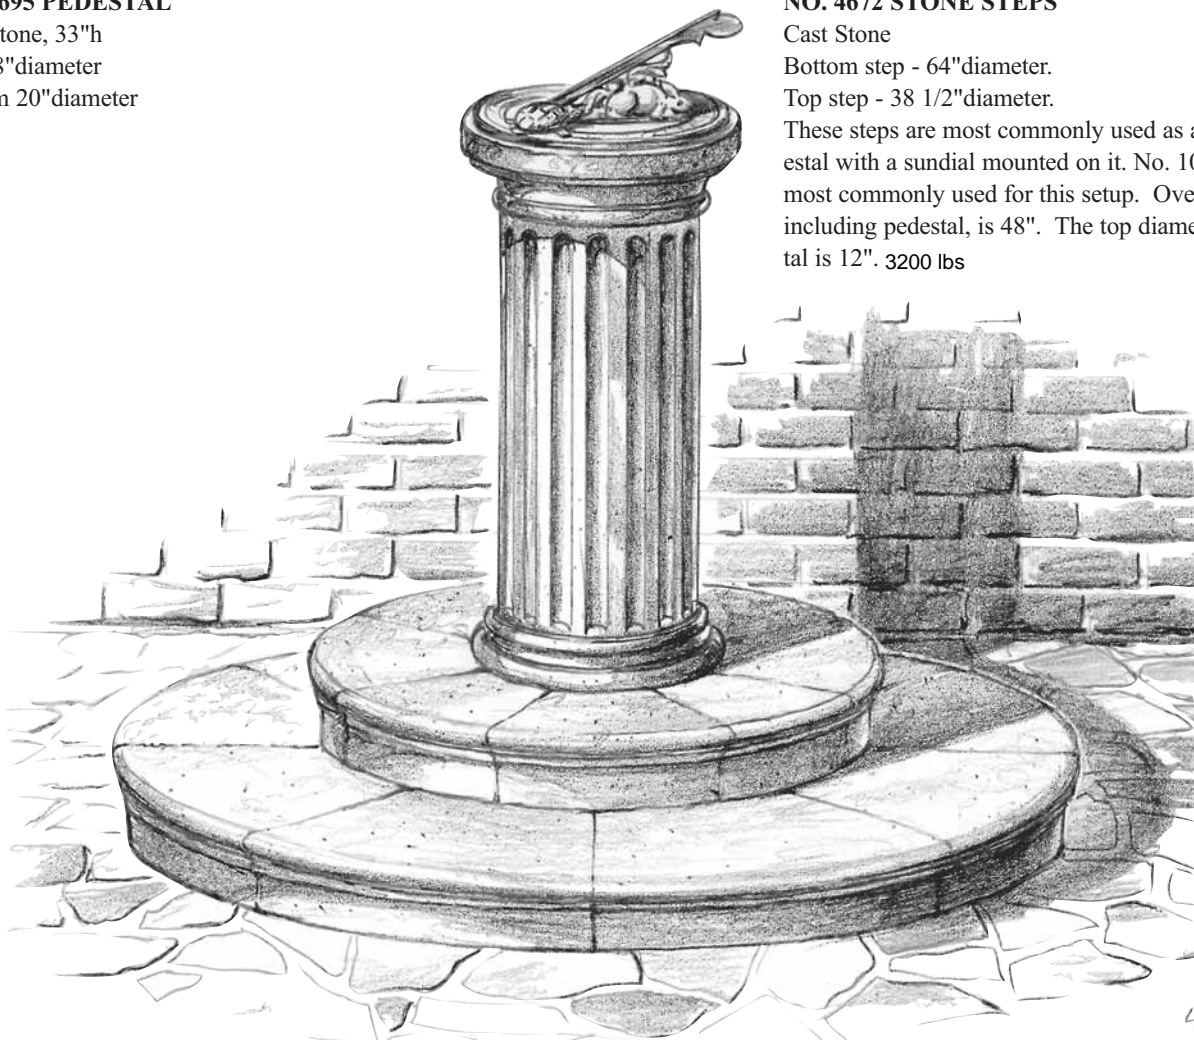

# PEDESTALS

**NO. 4695 PEDESTAL**  
 Cast Stone, 33"h  
 Top 18" diameter  
 Bottom 20" diameter

**NO. 3584 PEDESTAL/PLANTER**  
 Cast Stone, 31"h  
 Top 16" diameter

**NO. 3585 PEDESTAL**  
 Cast Stone, 36 1/2"h  
 Top is 12 1/2"