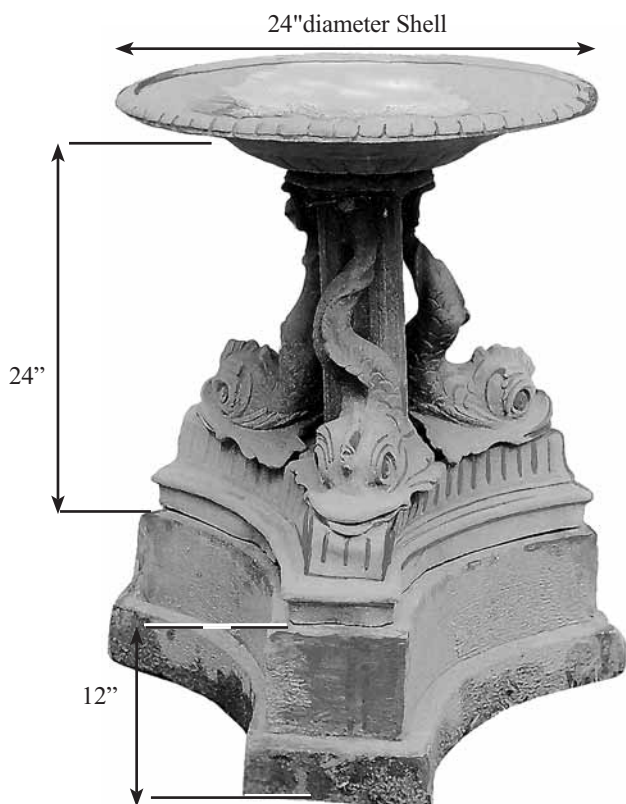

NO. 2215 DOLPHIN PEDESTAL ON CAST STONE BASE WITH 24" SHELL

Lead, 24" h
The dolphin base is set on a 12" h tri-form stone base.
Available in Bronze.