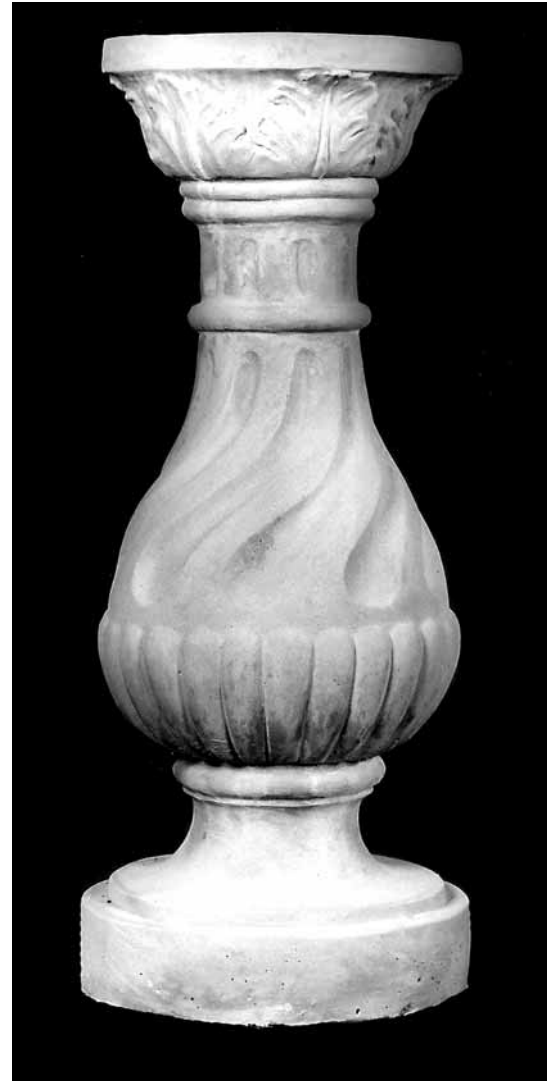

**NO. 1103 PEDESTAL**  
 Cast Stone, 24"h  
 Top 24" diameter. Bottom 30" diameter  
 Approx. weight 1000lbs.

**NO. 1784 PEDESTAL**  
 Cast Stone  
 19 3/4"h, 15 3/4" top, 17"sq. bottom  
 The top will take a 13 1/2" square base sitting on it.

# PEDESTALS

**NO. 710 BASE**  
Cast Stone  
14"h X 13"w X 21"l

**NO. 1099 PEDESTAL**  
Cast Stone  
28"l X 17"h X 15"w  
Top 13 1/2" x 27"

**NO. 1091 PEDESTAL**  
Cast Stone, 8"h  
Top 11" diameter  
Bottom 18" diameter  
Height options 8" & 9 1/2"  
Top 10 3/4"  
Base 16" diameter  
92lbs

**NO. 2430 PEDESTAL**  
Cast Stone, 24"h  
Top 15" X 15"  
Bottom 19 1/2" X 19 1/2"  
Approximate weight  
~~350~~lbs. 600 lbs

**NO. 395 PEDESTAL**  
Cast Stone, 43"h  
Top 15" diameter  
Base 18" diameter