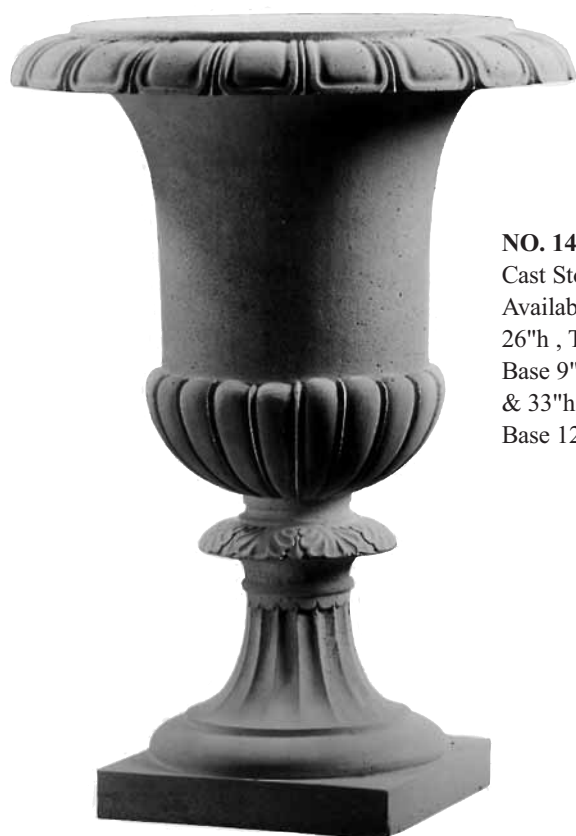

URNS

NO. 141 URN
Cast Stone
Available in two sizes:
26"h , Top 18" diameter,
Base 9" X 9",
& 33"h, Top 25" diameter,
Base 12 3/4" X 12 3/4"