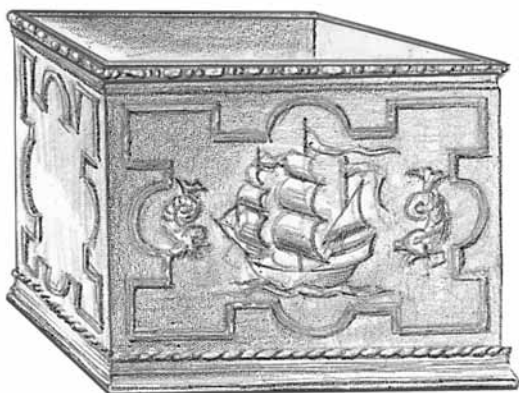

4770

NO. 4470 PLANTER

Lead, 18" h
Using border No. 2171.