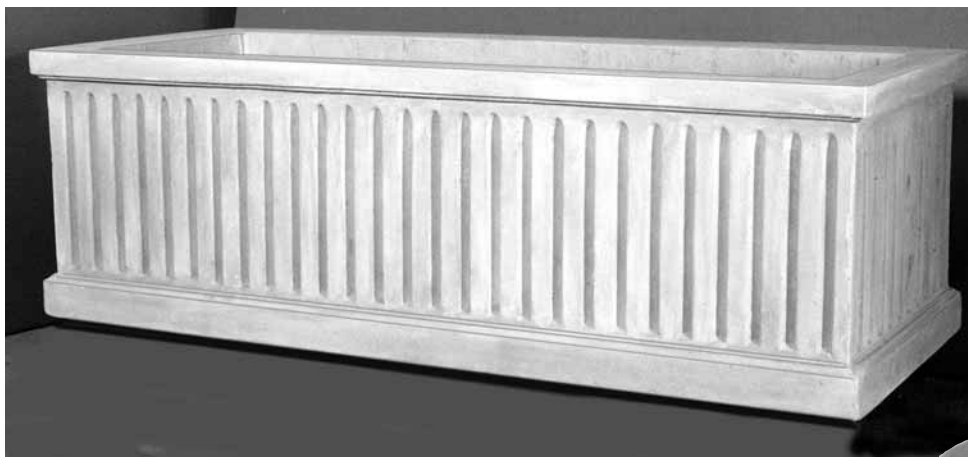

NO. 325 PLANTER
Cast Stone, 22" h X 14" diameter

NO. 38 PLANTER
Cast Stone, 9" h
Top 13" diameter

NO. 356 PLANTER
Cast Stone
6" h X 14" diameter

PLANTERS

NO. 917A PLANTER
Cast Stone
72"l X 10"h X 12"w

NO. 918 PLANTER
Cast Stone
60"l X 19"h X 24"w