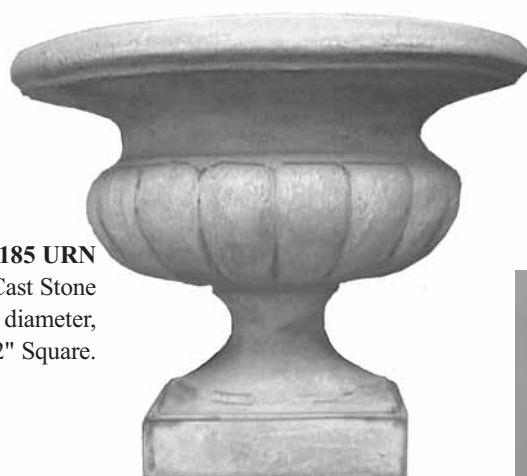

NO. 185 URN
Cast Stone
13"h, Top 16" diameter,
Base 7 1/2" X 7 1/2" Square.