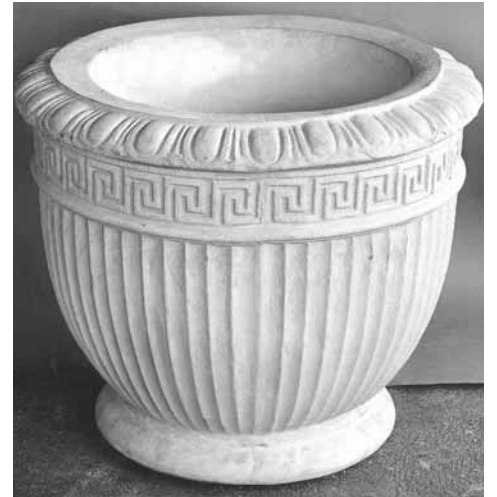

NO. 599 PLANTER
Cast Stone
19 1/2" h X 22" diameter