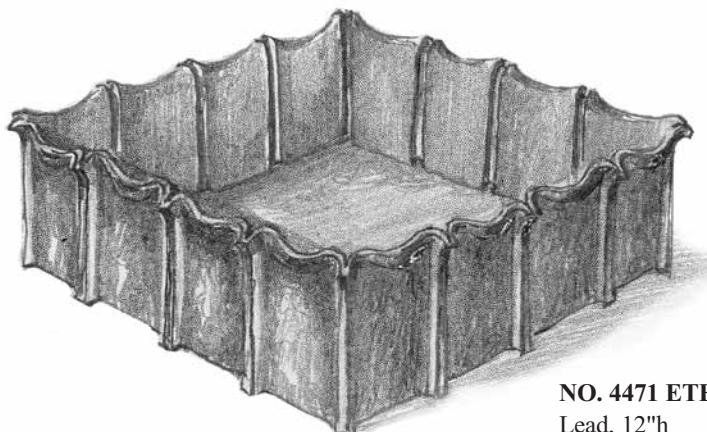

4770

NO. 4470 PLANTER

Lead, 18" h
Using border No. 2171.

NO. 4773 H PLANTER

Lead
Using rope border and rosette.

NO. 4471 ETERNITY PLANTER

Lead, 12" h
Using border No. 1503.
Any practical size.

NO. 4771 H PLANTER