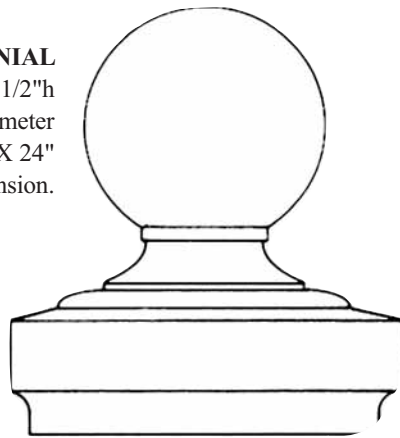

NO. 1149 FINIAL ORNAMENT
 Cast Stone
 44"h X 21" diameter
 Base 13" X 13"

NO. 1132 FRUIT BASKET FINIAL
 Cast Stone
 28"h X 19" diameter
 Base 10" X 10"

NO. 1150 VASE FINIAL
 Cast Stone
 44"h X 21" diameter
 Base 13" X 13"

NO. 1135 FRUIT BASKET FINIAL
 Cast Stone
 16"h X 16" diameter
 Base 11" X 11"

NO. 44 BALL FINIAL

Cast Stone, 29 1/2"h
Ball is 16" diameter
Base 24" X 24"
27" is the largest square dimension.

NO. 957 BALL FINIAL

Cast Stone, 10"h
Ball 7 1/2" diameter
Base 11" diameter.

NO. 956 BALL FINIAL

Cast Stone, 15 1/2"
Ball 7 1/2" diameter
Base 11" diameter.

NO. 1990 BALL FINIAL

Cast Stone
34"h, 24" ball with
32" square base.