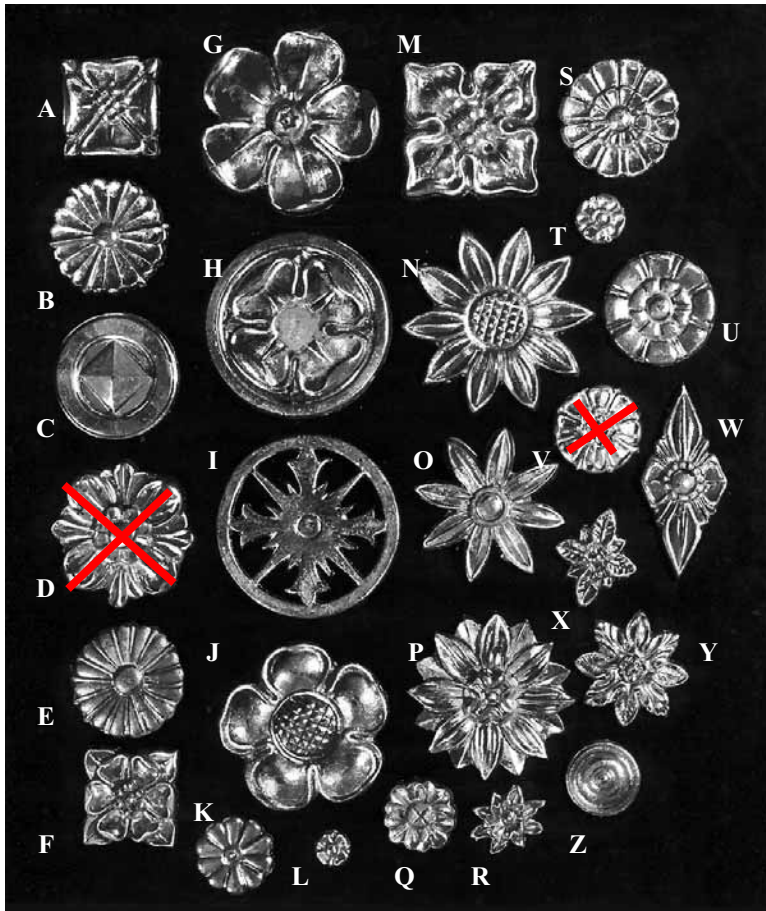

ROSETTES

NO. 9200 SERIES

Lead ornaments
Available in Bronze.

A. 1 5/8"sq	Q. 1 1/4" dia.
B. 2" dia.	R. 1 1/2" dia.
C. 2 1/8"dia.	S. 2" dia.
~~D. 2 1/4" dia.~~	T. 3/4" dia.
E. 2" dia. 1/2"	U. 1 3/4" dia.
F. 1 1/2"sq.	~~V. 1 3/4" dia.~~
G. 3" dia.	W. 3 1/8" dia. x 1 1/2"
H. 3" dia.	X. 1 3/4" X 1 1/2"
I. 3" dia.	Y. 2" dia.
J. 2 3/4" dia.	Z. 1 1/4" dia.
K. 1 1/4" dia.	
L. 1/2" dia.	
M. 2 1/8" dia.	
N. 3 1/8" dia.	
O. 2 1/2" dia.	
P. 3" dia.	
2 3/4"	

NO. 9201 SERIES

Lead Ornaments
Available in Bronze.

A. 2" dia.
B. 1 3/4" x 1 5/8"
~~C. 1 1/4" dia.~~
~~D. 1 3/4" sq.~~
E. 1" dia.
~~F. 1 1/2" dia.~~
~~G. 2 3/4" x 1 1/4"~~
H. 2 3/4" dia.
I. 1 5/8" sq.
J. 1 1/4" x 1 1/2"
K. 1" sq.
~~L. 1 1/2" dia.~~
M. 1 1/4" sq.
N. 1 1/2"
O. 2" dia.
P. 3" dia.
Q. 2 7/8" dia.
R. 1 3/8" dia.
S. 1 1/4" dia.
~~T. 1 3/8" dia.~~
U. 1 3/8" sq.
V. 1 1/2" dia.
W. 2" sq.
X. 2 3/4" x 1"
Y. 2" dia.
Z. 1 1/2" x 1 1/4"