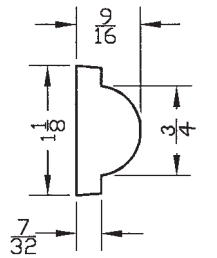

ADDITIONAL MOULDING DESIGNS

NO. 9019