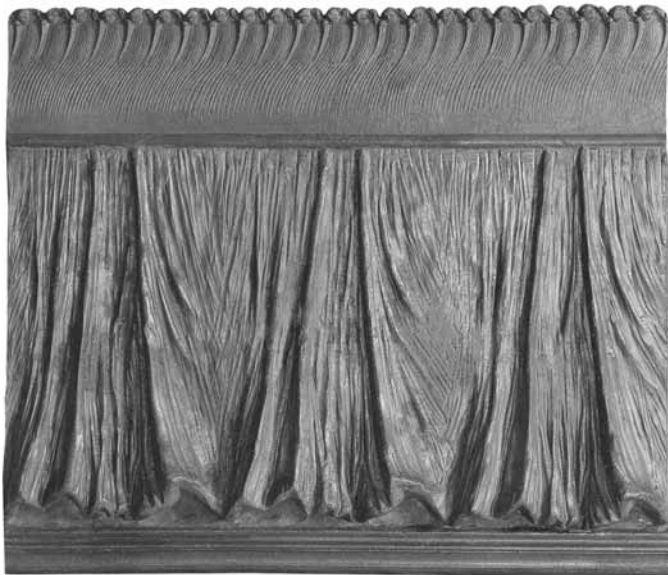

Eight sided Lead Cistern example

**NO. 4783 BEE CISTERN**

Lead  
 Using No. 1554 Lead Bee in a repeating pattern.

**NO. 2369 ROSETTE AND WAVE PANEL**

Lead  
Rosette border: 9" h  
Wave border: 7" h  
Repeat is 25"  
Center panel can be made to any height up to 18".  
Other sizes can be furnished. Pricing per panel.  
Available in Bronze.