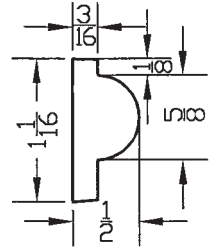

## NO. 9021 ROPE MOULDING

Lead, 1-3/8" h 1" H  
Can be used on the top, middle or bottom of design.  
Pricing per foot. Available in Bronze.

ADDITIONAL MOULDING DESIGNS

NO. 9012

NO. 9013

NO. 9014

NO. 9015

NO. 9016