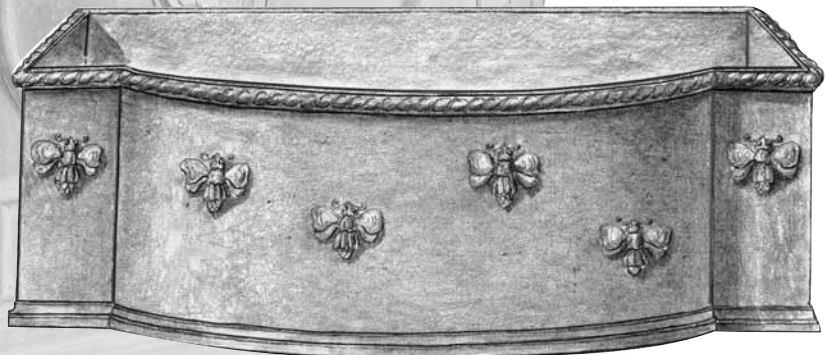

CISTERNS

NO. 9711 WHEAT AND BOW PANEL

Lead, 17" h X 22" w
Pricing per panel.
Available in Bronze.
At right is Tank No. 4471 using No. 9711 Lead panel.

NO. 2370A PLANTER

Lead, 19" h
9" sq. at the top
Other sizes furnished.
Available in Bronze.

NO. 4783 BEE CISTERN

Lead
Using No. 1554 Lead Bee in a repeating pattern.