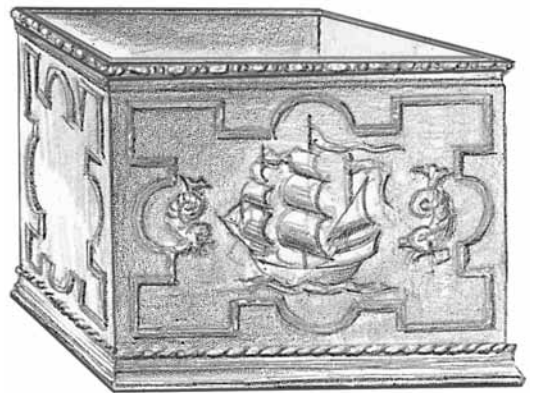

NO. 4770 CISTERN
Lead