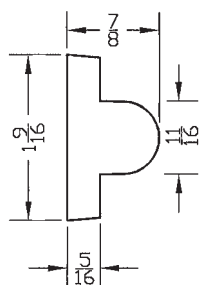

ADDITIONAL MOULDING DESIGNS

NO. 9018