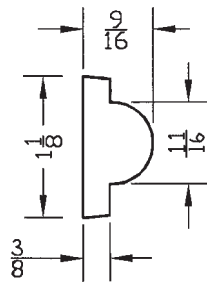

## NO. 9021 ROPE MOULDING

Lead, 1-3/8" h 1" H  
Can be used on the top, middle or bottom of design.  
Pricing per foot. Available in Bronze.

ADDITIONAL MOULDING DESIGNS

NO. 9012

NO. 9013

NO. 9014

NO. 9015

NO. 9016