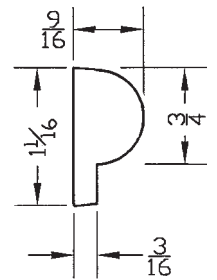

## NO. 9021 ROPE MOULDING

Lead, 1-3/8" h 1" H  
Can be used on the top, middle or bottom of design.  
Pricing per foot. Available in Bronze.

ADDITIONAL MOULDING DESIGNS

NO. 9012

NO. 9013

NO. 9014

NO. 9015

NO. 9016