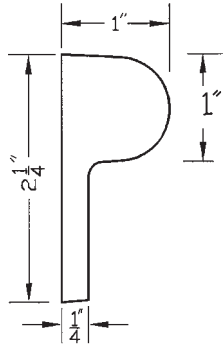

## NO. 9021 ROPE MOULDING

Lead, 1-3/8" h 1" H  
Can be used on the top, middle or bottom of design.  
Pricing per foot. Available in Bronze.

ADDITIONAL MOULDING DESIGNS

NO. 9012

NO. 9013

NO. 9014

NO. 9015

NO. 9016