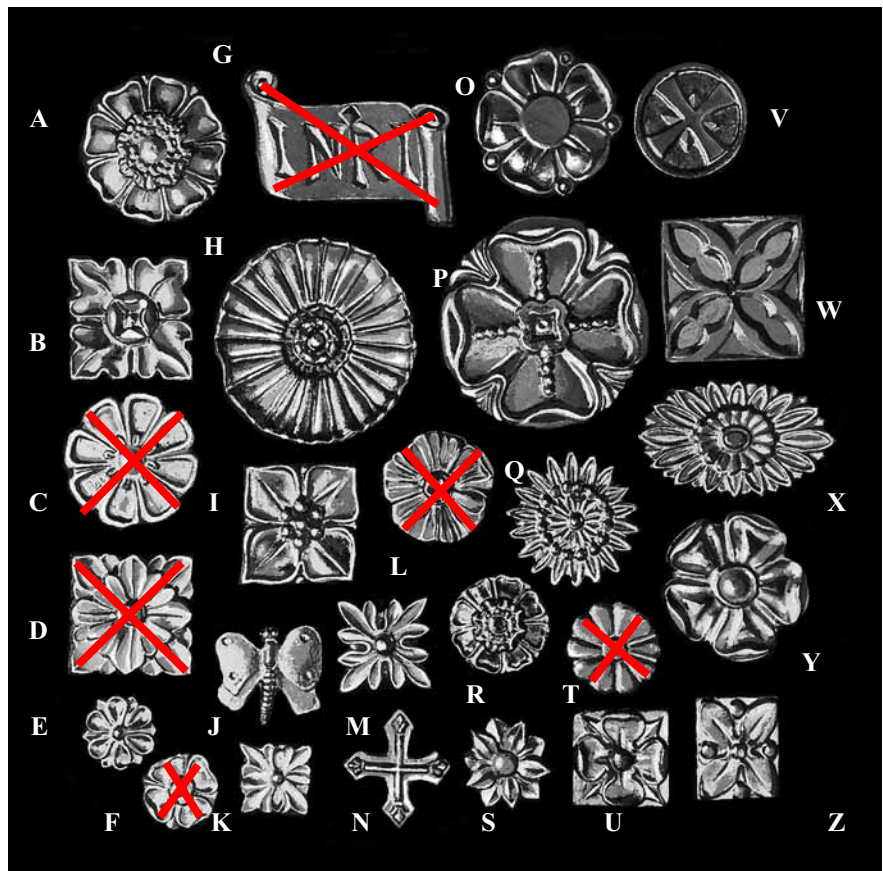

NO. 9201 SERIES

Lead Ornaments
Available in Bronze.

A. 2" dia.
B. 1 3/4" x 1 5/8"
~~C. 1 1/4" dia.~~
~~D. 1 3/4" sq.~~
E. 1" dia.
~~F. 1 1/2" dia.~~
~~G. 2 3/4" x 1 1/4"~~
H. 2 3/4" dia.
I. 1 5/8" sq.
J. 1 1/4" x 1 1/2"
K. 1" sq.
~~L. 1 1/2" dia.~~
M. 1 1/4" sq.
N. 1 1/2"
O. 2" dia.
P. 3" dia.
Q. 2 7/8" dia.
R. 1 3/8" dia.
S. 1 1/4" dia.
~~T. 1 3/8" dia.~~
U. 1 3/8" sq.
V. 1 1/2" dia.
W. 2" sq.
X. 2 3/4" x 1"
Y. 2" dia.
Z. 1 1/2" x 1 1/4"