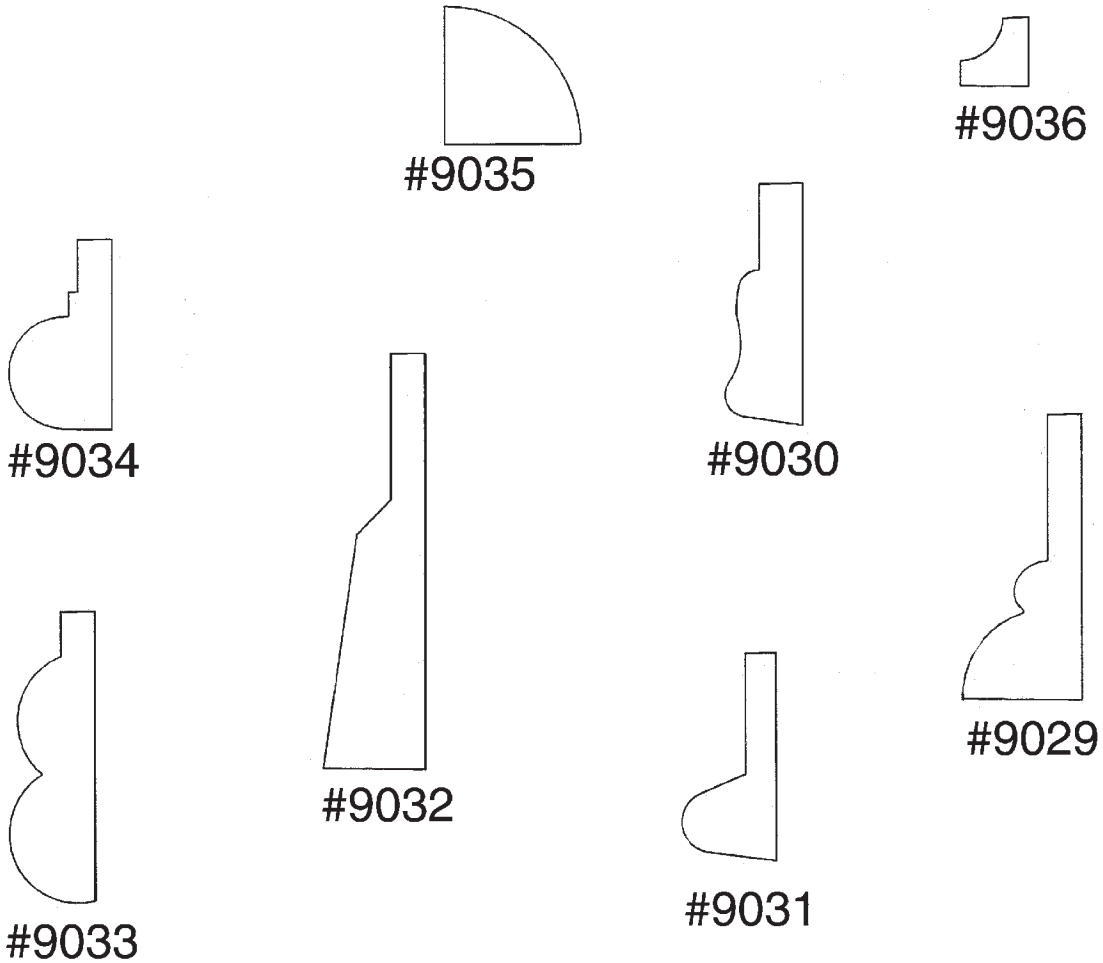

NO. 9017

NO. 9019

NO. 9018

NO. 9020

## ADDITIONAL MOULDING DESIGNS

## MOULDING DIMENSIONS

# ROSETTES

**NO. 1656 ROSETTE**  
Lead  
12" diameter  
Available in Bronze  
and Cast Stone.

**NO. 1767 ROSETTE**  
Cast Stone  
23" diameter

**NO. 683 ROSETTE**  
Cast Stone  
Available in many sizes:  
4 1/2", 6", & 8"