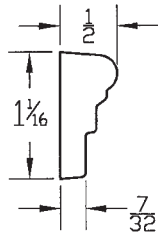

## NO. 9021 ROPE MOULDING

Lead, 1-3/8" h 1" H  
Can be used on the top, middle or bottom of design.  
Pricing per foot. Available in Bronze.

ADDITIONAL MOULDING DESIGNS

NO. 9012

NO. 9013

NO. 9014

NO. 9015

NO. 9016