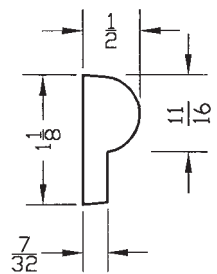

ADDITIONAL MOULDING DESIGNS

NO. 9020