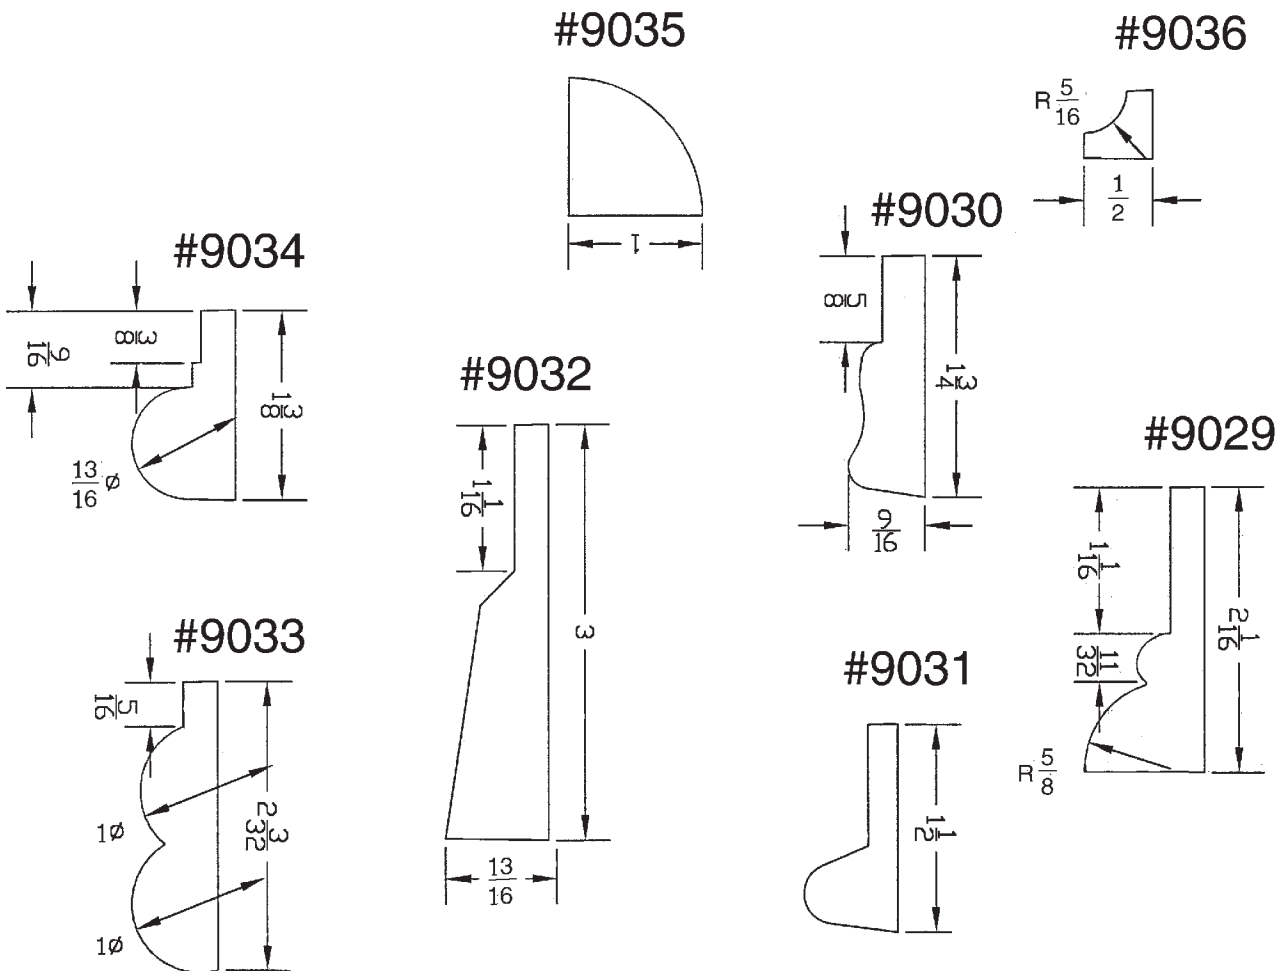

## ADDITIONAL MOULDING DESIGNS

## MOULDING DIMENSIONS

# ROSETTES

**NO. 1656 ROSETTE**  
Lead  
12" diameter  
Available in Bronze  
and Cast Stone.

**NO. 1767 ROSETTE**  
Cast Stone  
23" diameter

**NO. 683 ROSETTE**  
Cast Stone  
Available in many sizes:  
4 1/2", 6", & 8"

**NO. 2469 ROSETTE**  
Lead  
12" h X 12" w  
Can be drilled to 1" opening.  
Available in Bronze.