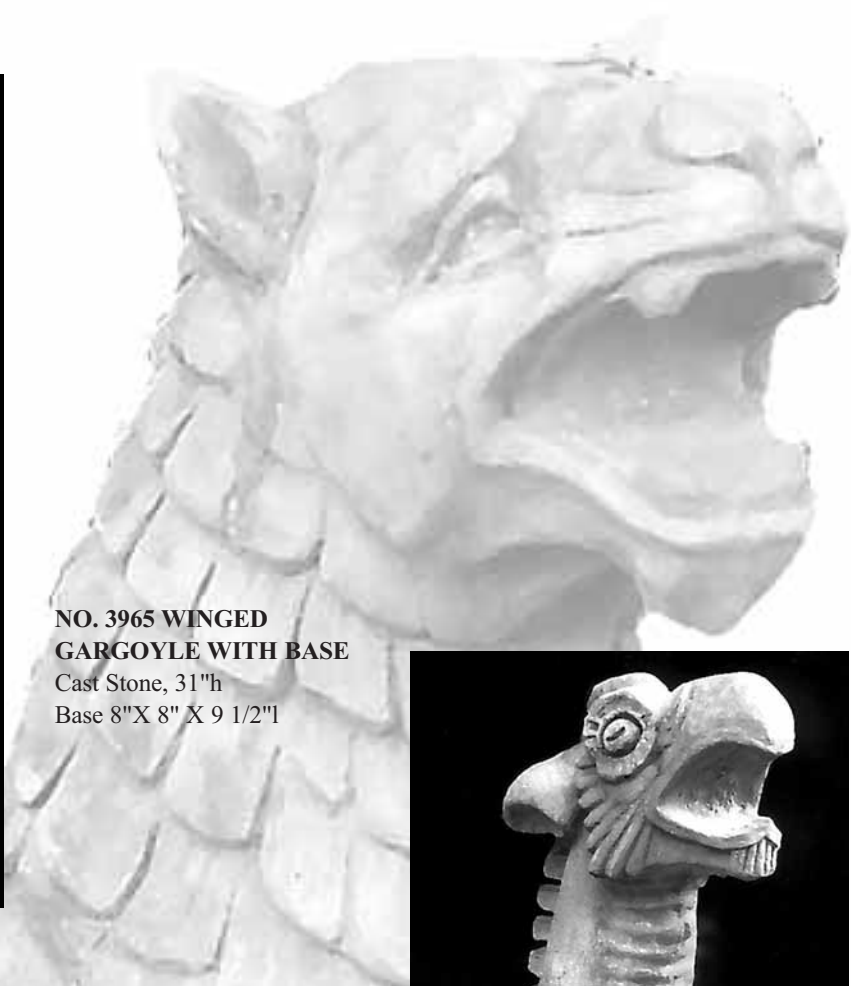

NO. 742 SUNG GOAT
Cast Stone
15 1/2"h X 16"l X 8"w

NO. 2311 BULL
Lead
20"l X 10"h
Available in Bronze or Cast Stone.

NO. 756 SUNG GOAT
Cast Stone
16"h X 14"l

GARGOYLES

**NO. 3965 WINGED
GARGOYLE WITH BASE**
Cast Stone, 31" h
Base 8" X 8" X 9 1/2" l