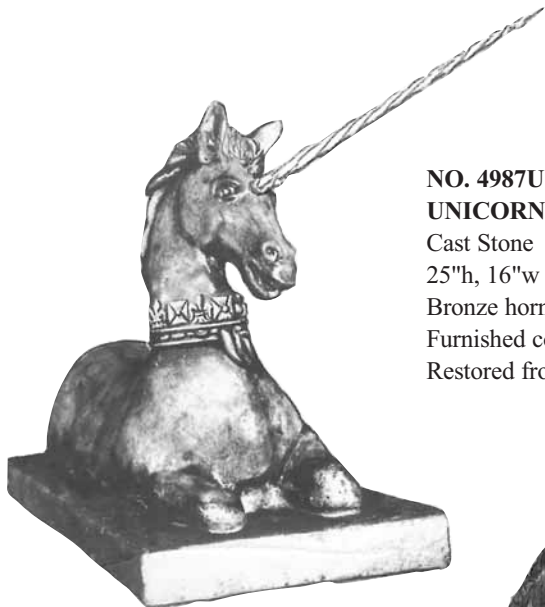

UNICORNS

NO. 4987U FRENCH CAROUSEL UNICORN

Cast Stone
25"h, 16"w X 37"l base
Bronze horn.
Furnished complete with anchors.
Restored from an antique.