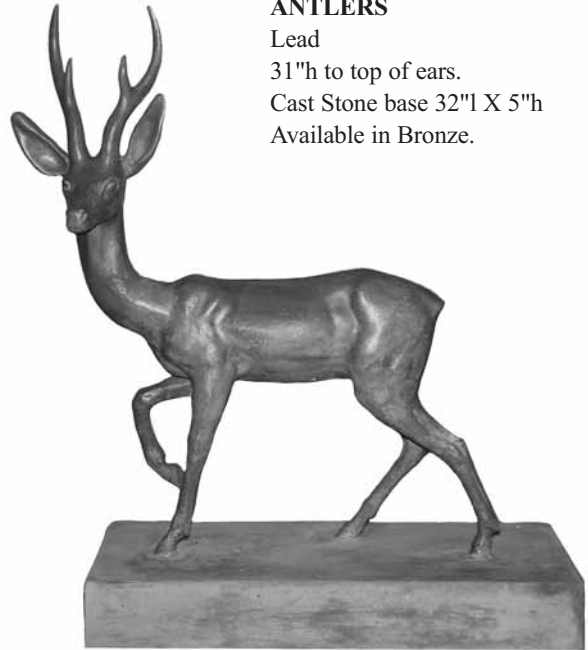

NO. 2474 DEER WITHOUT ANTLERS

Lead
31" h to top of ears.
Cast Stone base 32" l X 5" h
Available in Bronze.

NO. 2473 DEER WITH ANTLERS

Lead
31" h to top of ears.
Cast Stone base 32" l X 5" h
Available in Bronze.