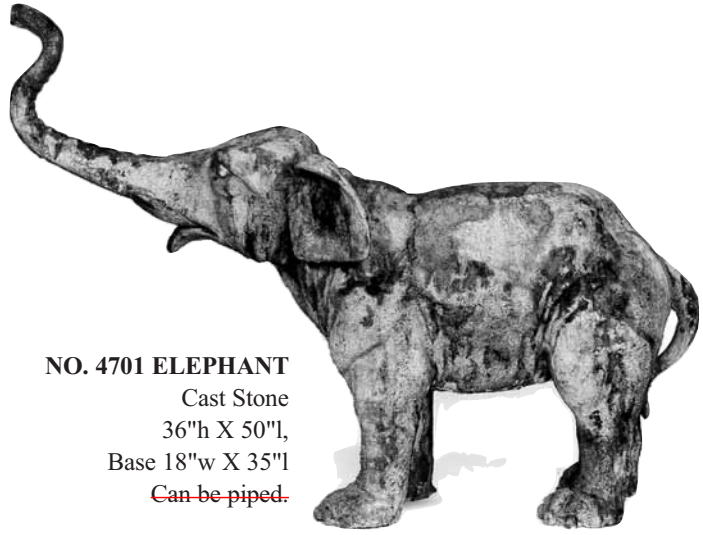

ELEPHANTS & HIPPOS