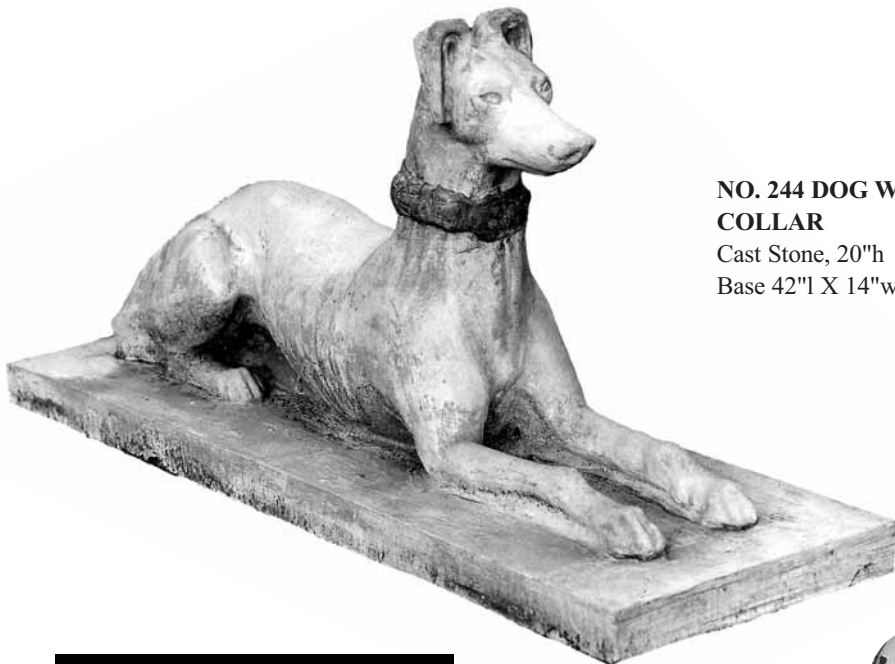

NO. 244 DOG WITH LEAD COLLAR

Cast Stone, 20"h
Base 42"l X 14"w