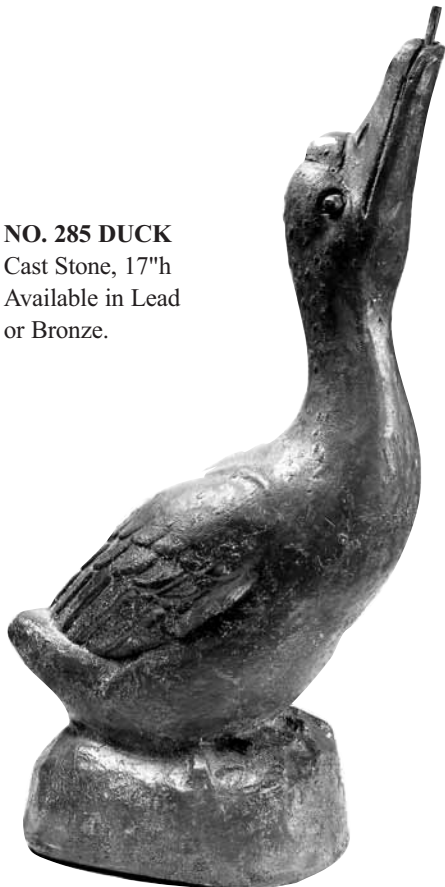

NO. 2471B DUCK
Lead, 15"h
Available in Bronze.

**NO. 2475 DUCK & DUCKLINGS
FOUNTAIN WITHOUT POOL**
Lead, 26"h
Available in Bronze.

NO. 2471A DUCK
Lead, 5"h X 7"l
Available in Bronze.

NO. 285 DUCK
Cast Stone, 17"h
Available in Lead
or Bronze.