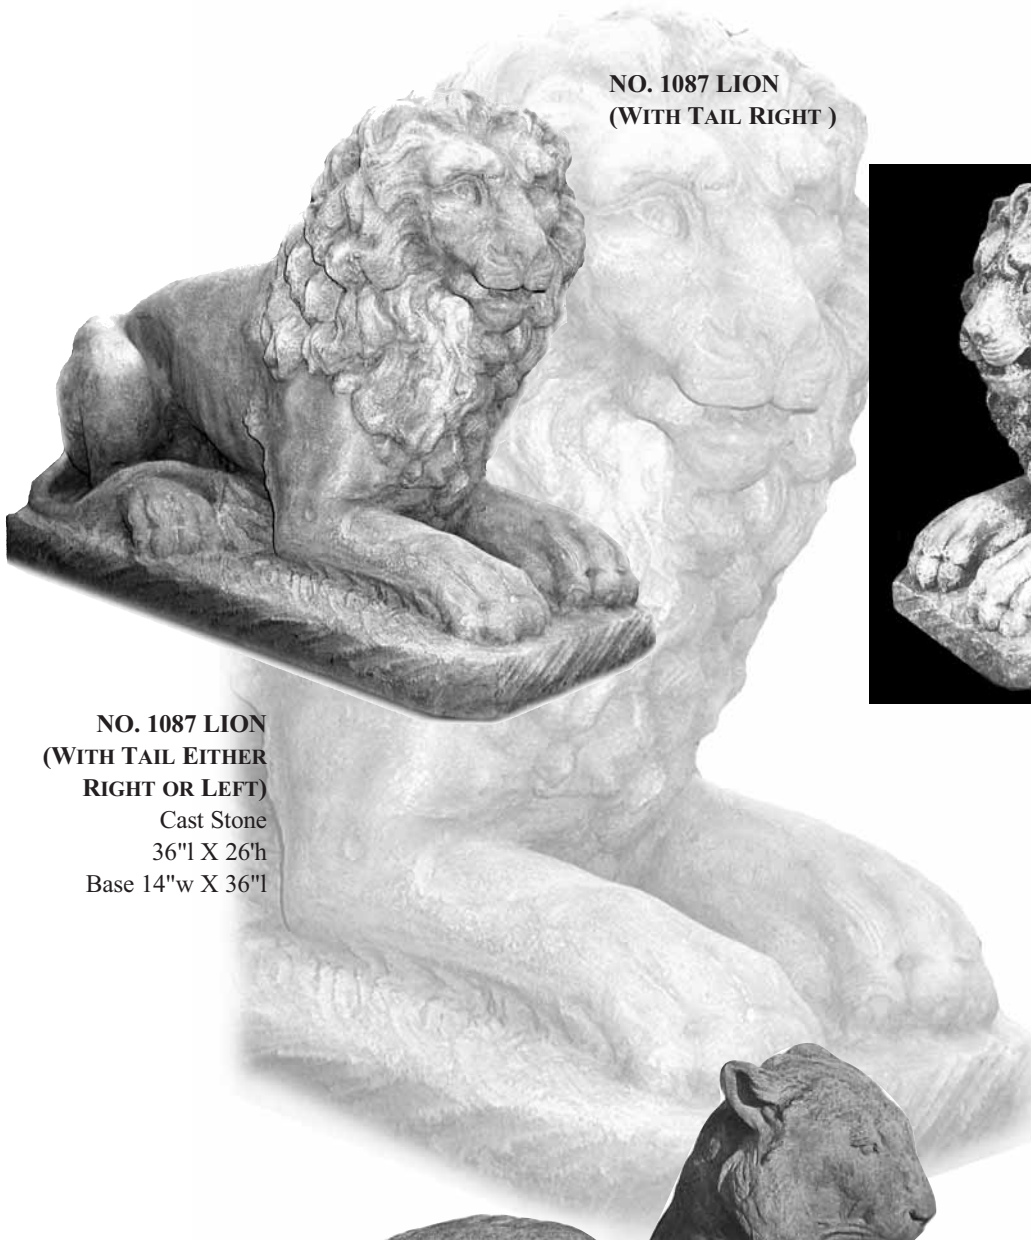

NO. 1087 LION
(WITH TAIL EITHER
RIGHT OR LEFT)
Cast Stone
36"l X 26"h
Base 14"w X 36"l

NO. 1307 LIONESS
Cast Stone
60"l X 28"h
Base 19"w X 60"l

LIONS

NO. 1087 LION
(WITH TAIL RIGHT)