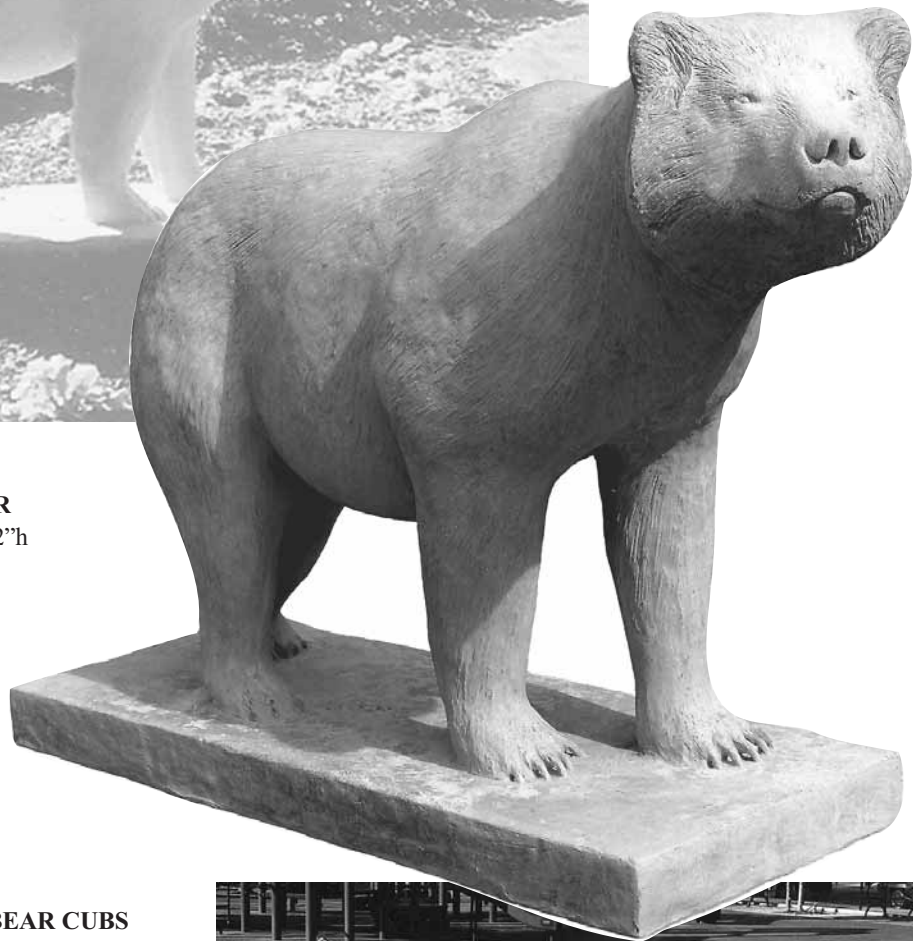

NO. 1764 BEAR
Cast Stone
56" h X 96" l from back of base to tip of nose.
72" X 28" base. 78" nose to tail.
Roughly life size in Cast Stone only. The base and legs have a massive reinforcement package. The weight is approximately 3 tons. The base can be sunk into the ground so the feet are at grade.

NO. 966 BEAR CUBS
Cast Stone, 14" h
Base is 12 1/2" X 9 1/2" w