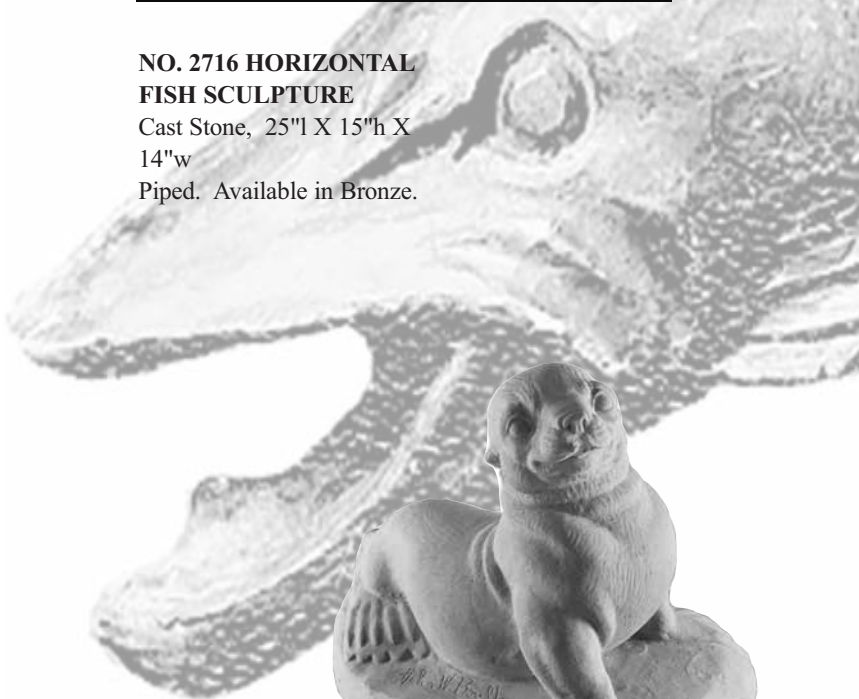

NO. 2742A, B, C FISH

Lead, 23"l Can spout water.

By Geraldine Lewis.

Available in Bronze.

NO. 276 BABY SEAL

Cast Stone

16"h X 22"l X 14"w

A piece of sculpture by Helen Boulton.

An excellent piece of work.

Available in Lead or Bronze.