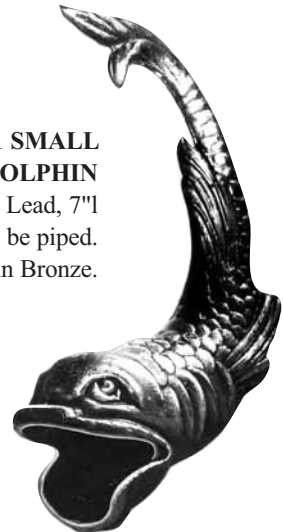

NO. 2100 DOLPHIN

Lead, 21 1/2"h
Available in Bronze.

NO. 2845 DOLPHIN

Lead
27"l X 18"h at tail
Can take very large pipe.
Available in Bronze.

NO. 2161 SMALL WALL DOLPHIN

Lead, 7"l
Can be piped.
Available in Bronze.