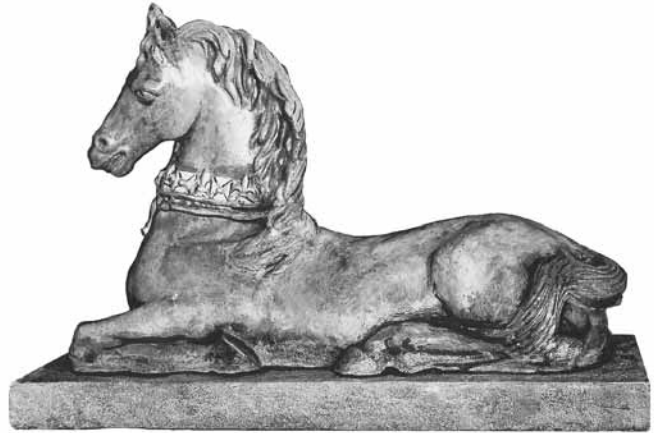

NO. 4987 FRENCH CAROUSEL HORSE

Cast Stone

25"h, 16"w X 37"l base

Pair of French Carousel type Horses probably 17th century. This one is a mare and is wearing a decorative collar with Fleur-de-Lis and Maltese Crosses alternating. The small strap which hangs pendant-wise from the decorative collar possibly could have held a bauble of some kind. These are unquestionably designed to grace the entrance of an estate. Furnished complete with anchors.

Available in left or right versions.

NO. 4987 (RIGHT)