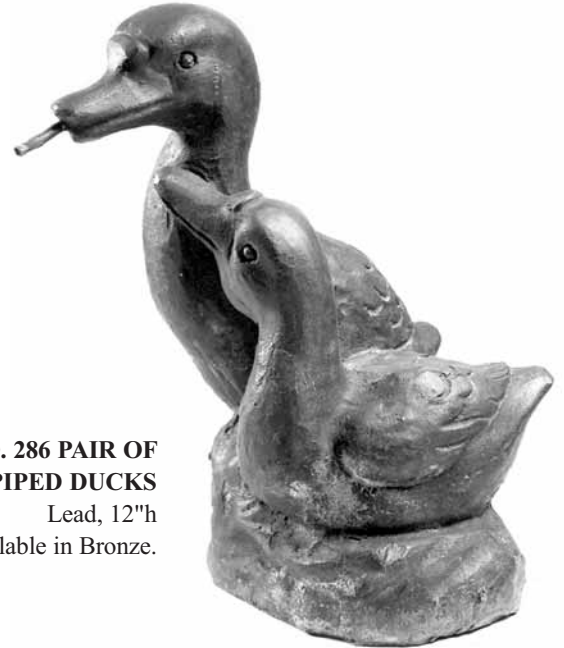

**NO. 286 PAIR OF
PIPED DUCKS**
Lead, 12"h
Available in Bronze.