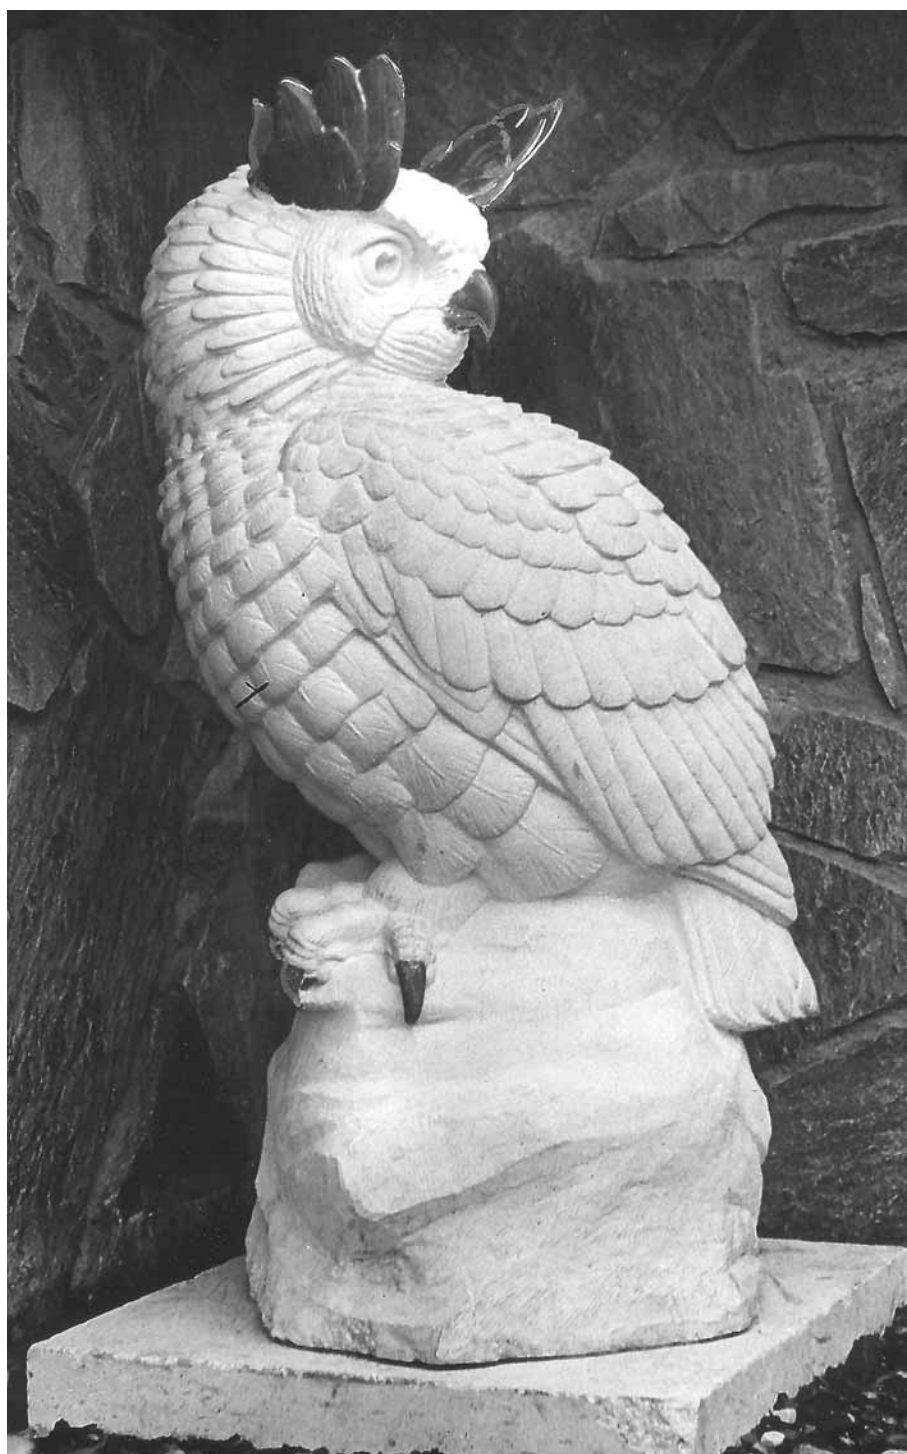

NO. 998 OWL WITH LEAD HORNS

Cast Stone, 45"h

The massive owl by Joseph Boulton. This piece of sculpture is
breathtakingly beautiful. It is one of the most impressive animal
sculptures we have in our collection.

Base 18" x 22"