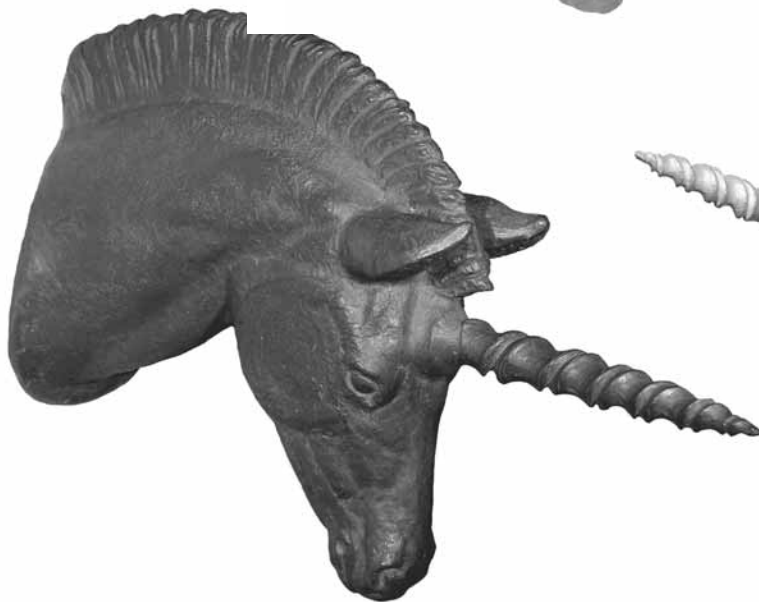

**NO. 364U UNICORN WITH
LEAD HORN**
Cast Stone
32 1/2"h X 13"w X 22" projection

**NO. 1632U UNICORN
COLT**
Lead
30"l X 22 1/2"h
Available in Bronze.

**NO. 1016U UNICORN HEAD WITH
LEAD HORN**
Cast Stone, 16 1/2"h
Horn available in Bronze.