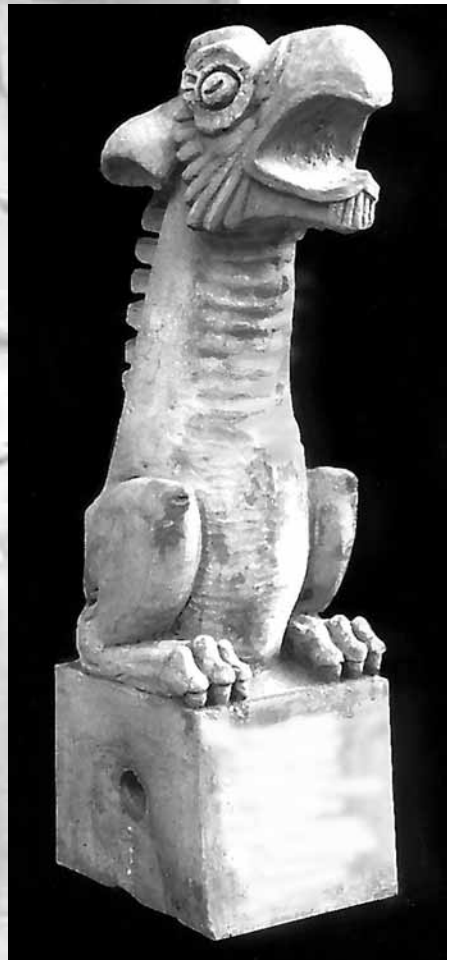

**NO. 3965 WINGED
GARGOYLE WITH BASE**
Cast Stone, 31" h
Base 8" X 8" X 9 1/2" l

NO. 3966 GARGOYLE
Cast Stone
31 1/2" h X 15" l
This is meant to be incorporated into a
wall or corner.
Base 8"W x 8"H x 10"L