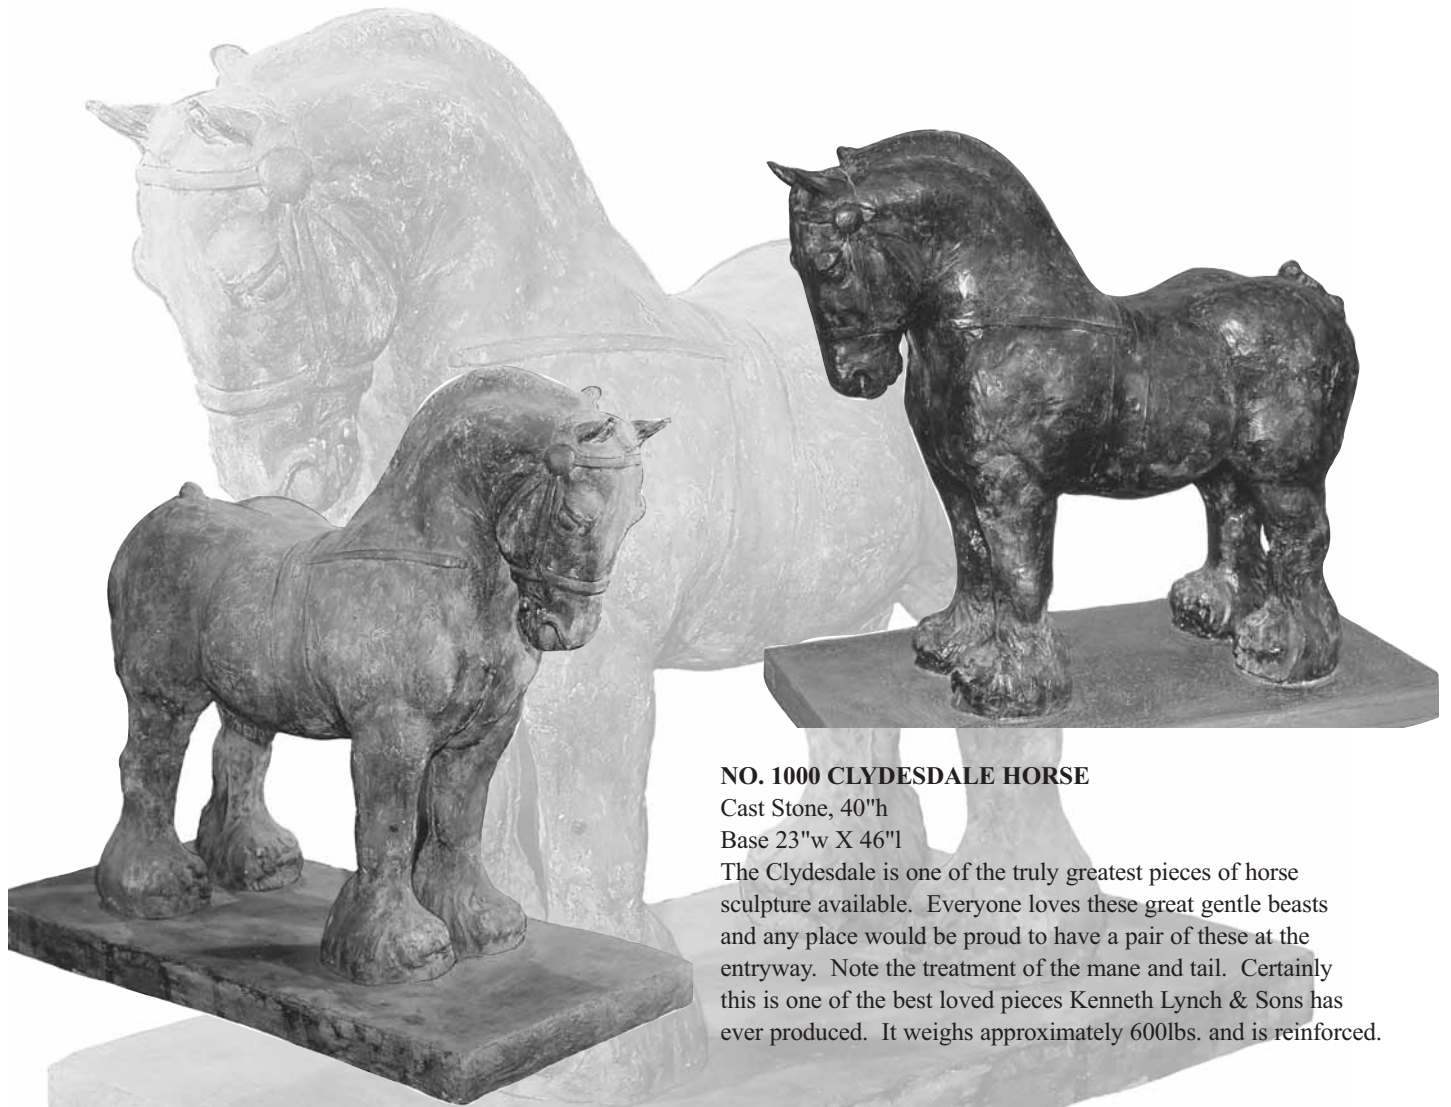

NO. 1000 CLYDESDALE HORSE

Cast Stone, 40" h
Base 23" w X 46" l

The Clydesdale is one of the truly greatest pieces of horse sculpture available. Everyone loves these great gentle beasts and any place would be proud to have a pair of these at the entryway. Note the treatment of the mane and tail. Certainly this is one of the best loved pieces Kenneth Lynch & Sons has ever produced. It weighs approximately 600lbs. and is reinforced.