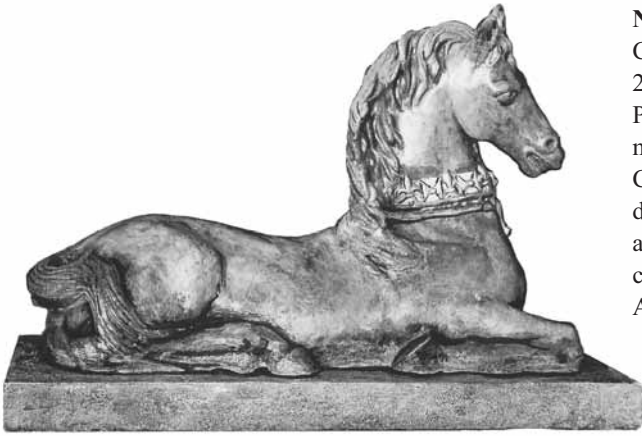

NO. 1632 COLT

Lead, 37 3/4" h
Set on a cast stone base.
Available in Bronze.

NO. 1633 PEGASUS

Lead, 37 3/4" h
Base 20" w X 42" l
Available in Bronze.

HORSES

NO. 4987 (LEFT)

NO. 4987 FRENCH CAROUSEL HORSE

Cast Stone