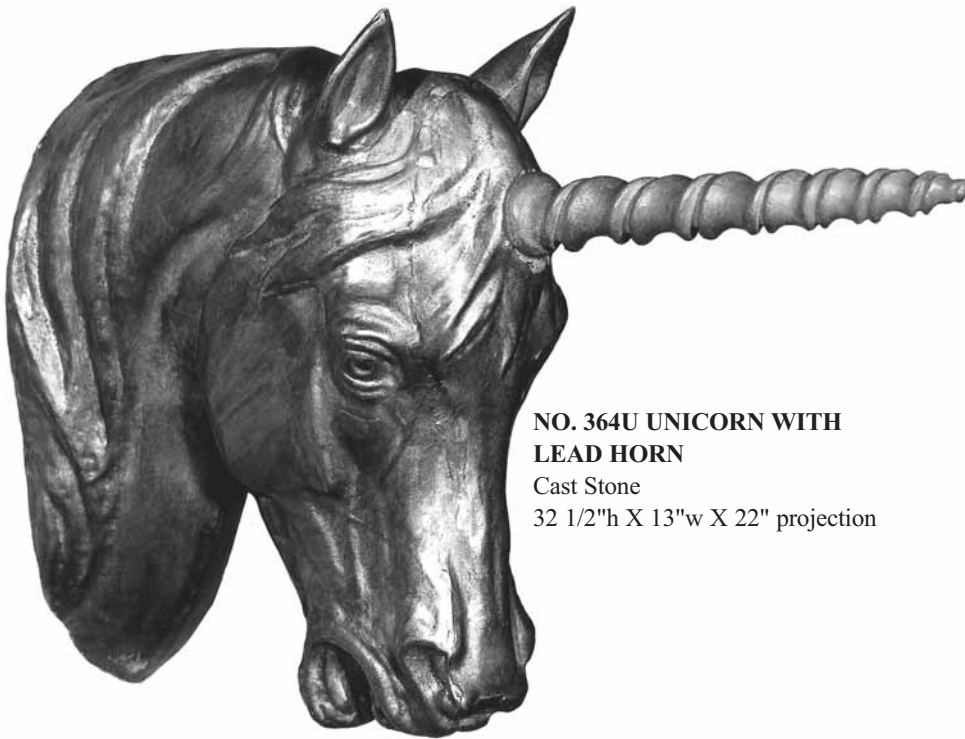

**NO. 364U UNICORN WITH
LEAD HORN**
Cast Stone
32 1/2"h X 13"w X 22" projection