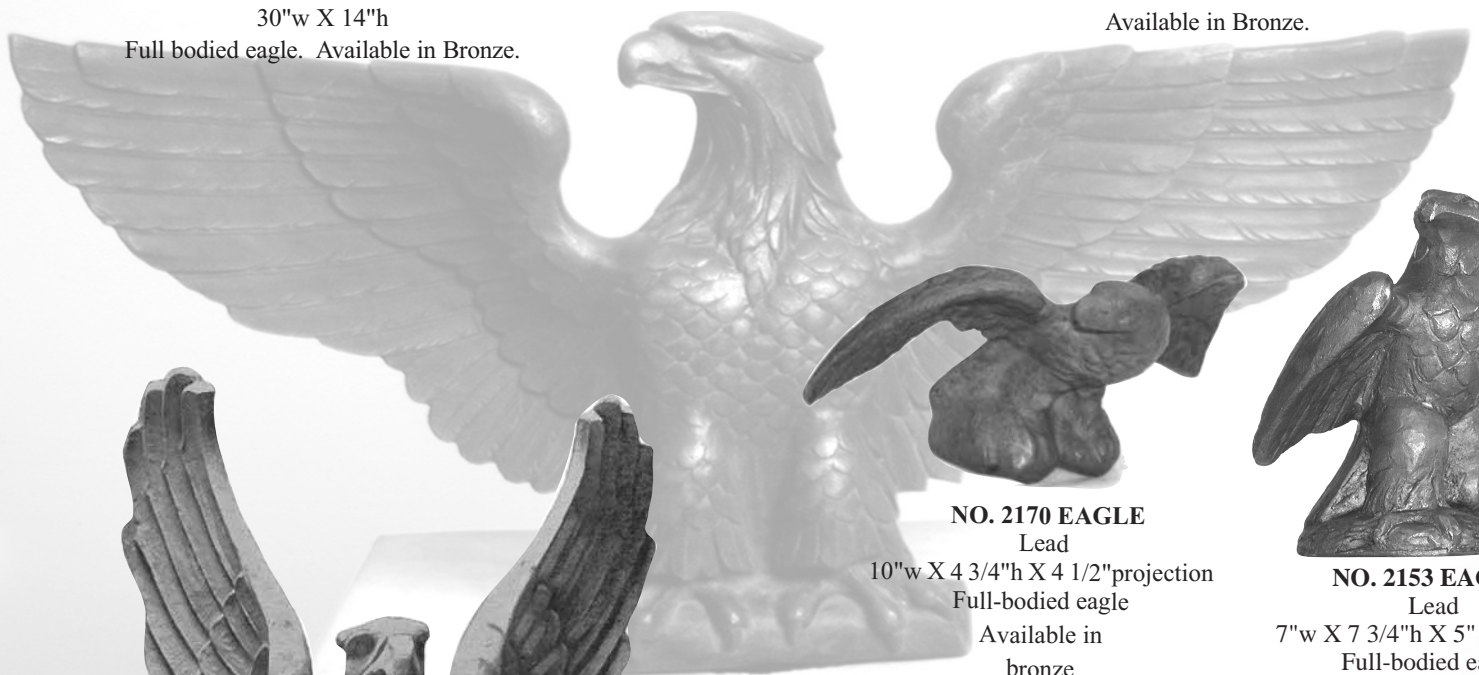

Animal Statuary

BEARS

NO. 1764 BEAR
 Cast Stone
 56" h X 96" l from back of base to tip of nose.
 72" X 28" base. 78" nose to tail.
 Roughly life size in Cast Stone only. The base and legs have a massive reinforcement package. The weight is approximately 3 tons. The base can be sunk into the ground so the feet are at grade.

No. 1728
 (FACING LEFT)

No. 1729
 (FACING RIGHT)

NO. 2244 EAGLE

Lead
30"w X 14"h
Full bodied eagle. Available in Bronze.

NO. 2245 EAGLE

Lead
16 1/2"w X 12"h
Available in Bronze.

NO. 1766 EAGLE ON BALL

Cast Stone
42"h, 25" wing spread
Base 15" diameter
Originally a stamped sheet metal product from the
Miller and Doing Collection.

NO. 2170 EAGLE

Lead
10"w X 4 3/4"h X 4 1/2" projection
Full-bodied eagle
Available in
bronze

NO. 2153 EAGLE

Lead
7"w X 7 3/4"h X 5" projection
Full-bodied eagle
Available in bronze
Oval Base - 5" front to back, 4"W