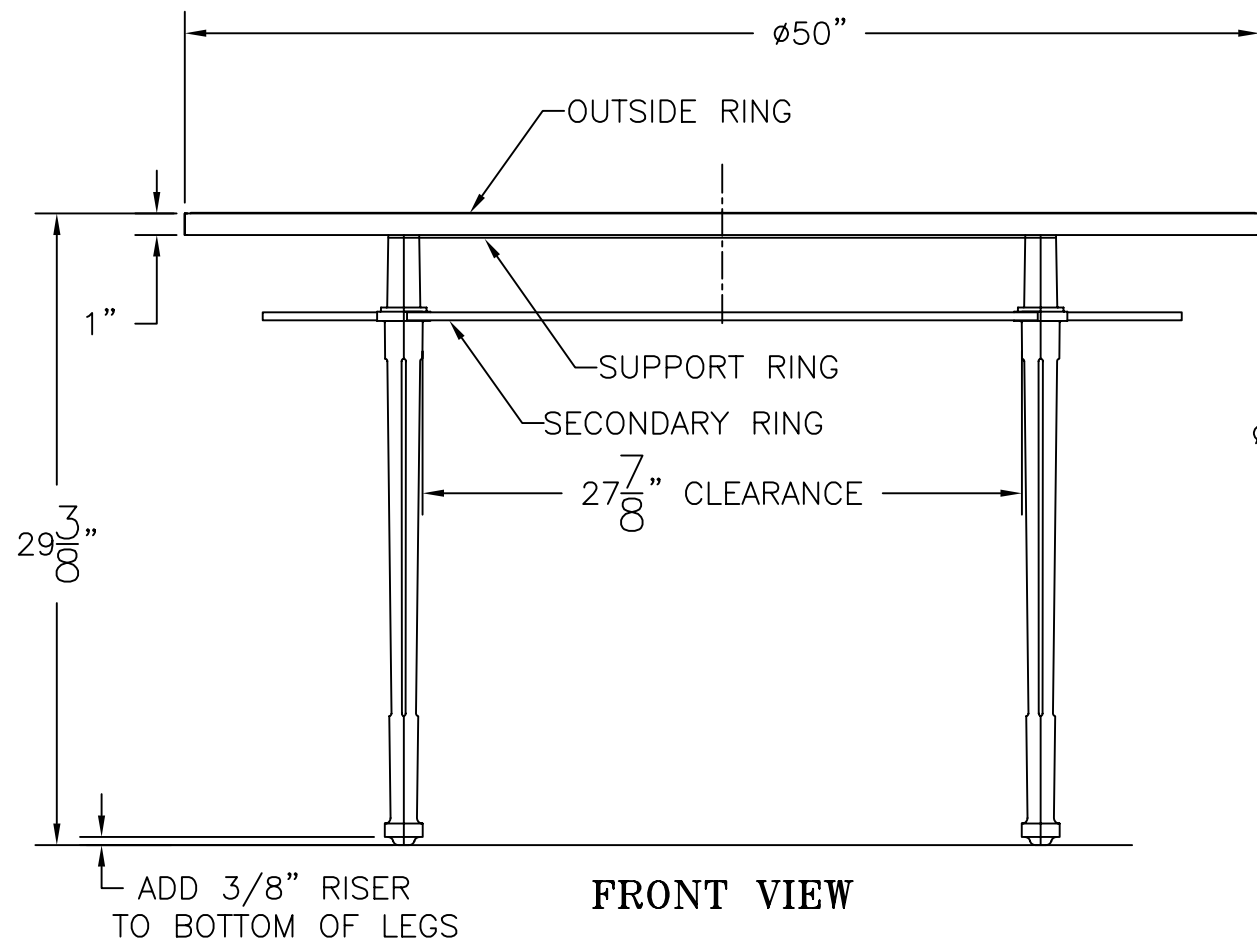

NOTES:
GLASS IS 3/8" X 49 3/8" OUTSIDE DIAMETER

KENNETH LYNCH & SONS
114 WILLENBROCK ROAD
OXFORD, CT 06478
PHONE 203-264-2831
FAX 203-264-2833

ROUND TABLE - FLOWER - FLORENTINE for MEADOWBANK		
Scale: 3"=1'-0"	Date: 2/26/13	Drawn: S.L.A.
MAT'L: ALUMINUM, WELDED CONSTRUCTION		
#ROUND TABLE - FLOWER - FLORENTINE		