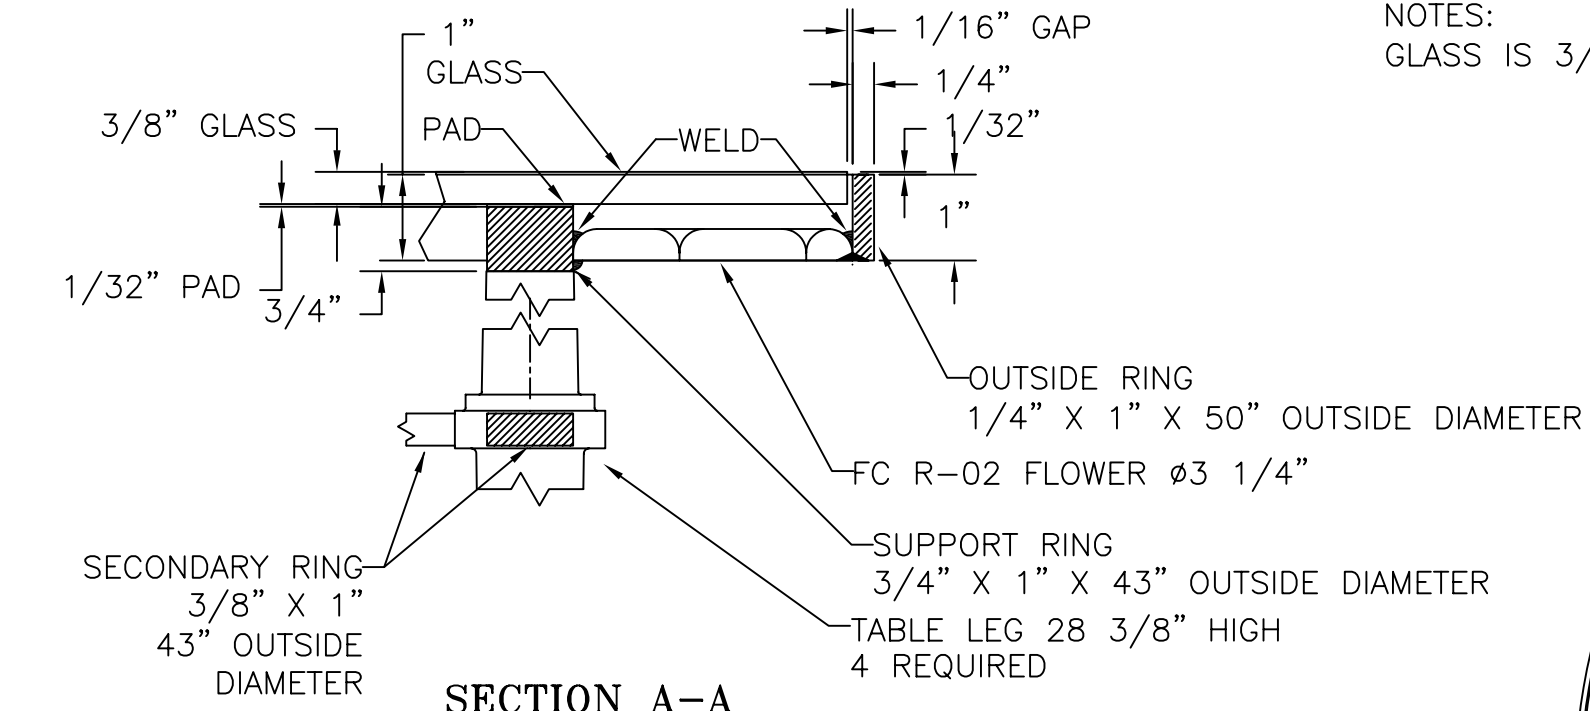

NOTES:
GLASS IS 3/8" X 49 3/8" OUTSIDE DIAMETER

KENNETH LYNCH & SONS
114 WILLENBROCK ROAD
OXFORD, CT 06478
PHONE 203-264-2831
FAX 203-264-2833

ROUND TABLE - FLOWER - FLORENTINE for MEADOWBANK		
Scale: 3"=1'-0"	Date: 2/26/13	Drawn: S.L.A.
MAT'L: ALUMINUM, WELDED CONSTRUCTION		
#ROUND TABLE - FLOWER - FLORENTINE		