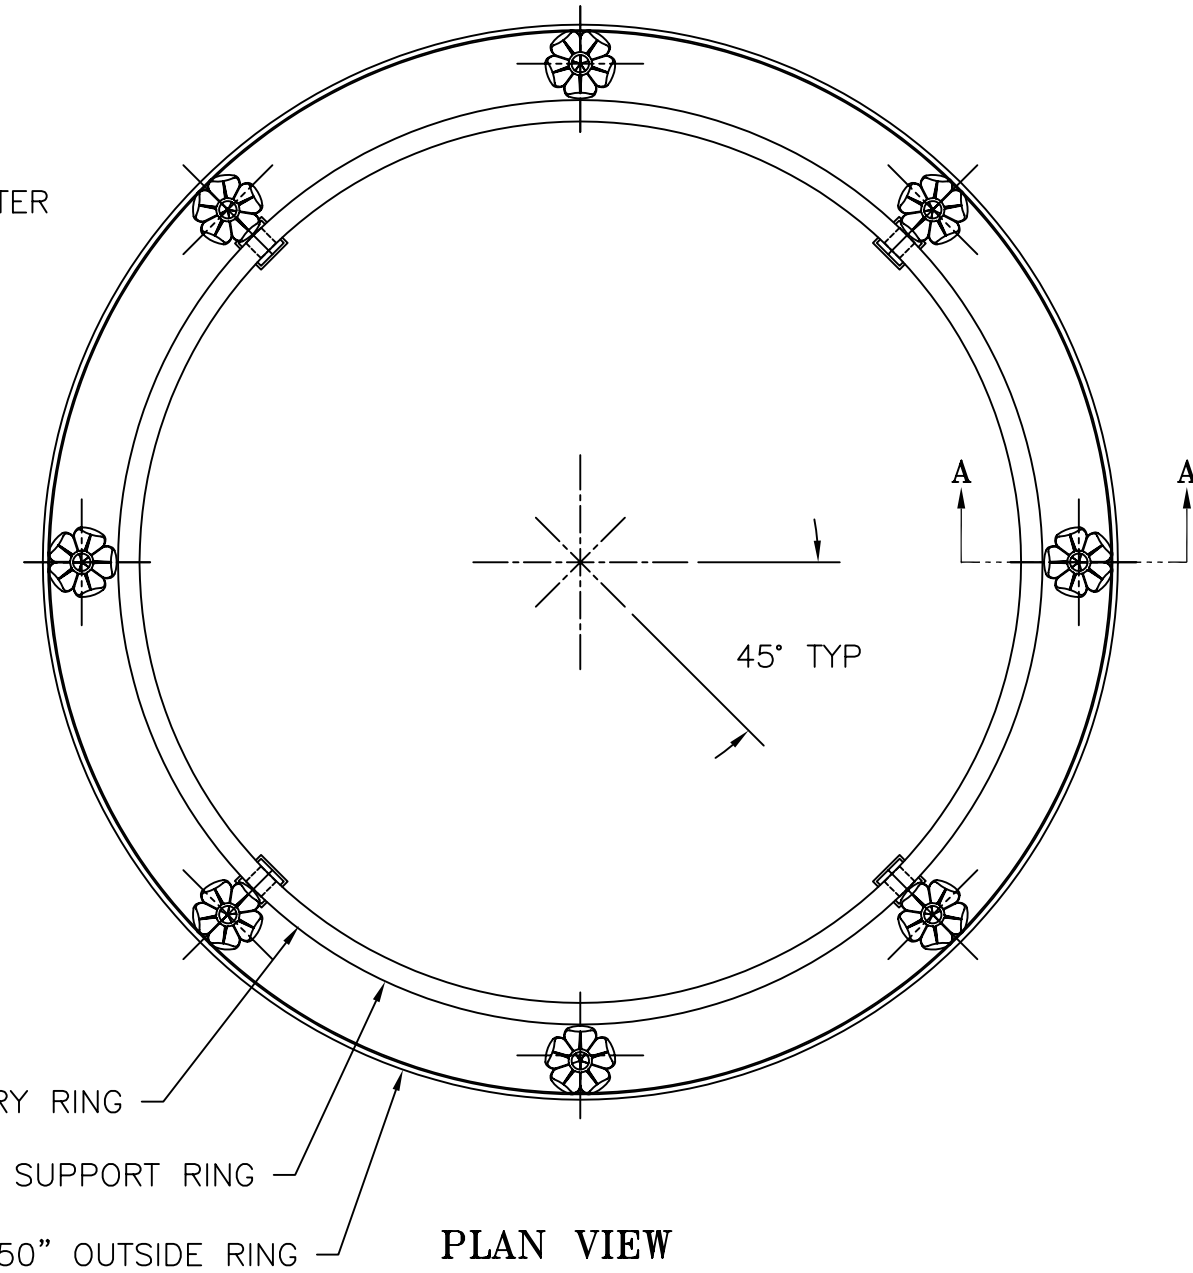

NOTES:
GLASS IS 3/8" X 49 3/8" OUTSIDE DIAMETER

KENNETH LYNCH & SONS
114 WILLENBROCK ROAD
OXFORD, CT 06478
PHONE 203-264-2831
FAX 203-264-2833

ROUND TABLE - FLOWER - FLORENTINE for MEADOWBANK		
Scale: 3"=1'-0"	Date: 2/26/13	Drawn: S.L.A.
MAT'L: ALUMINUM, WELDED CONSTRUCTION		
#ROUND TABLE - FLOWER - FLORENTINE		