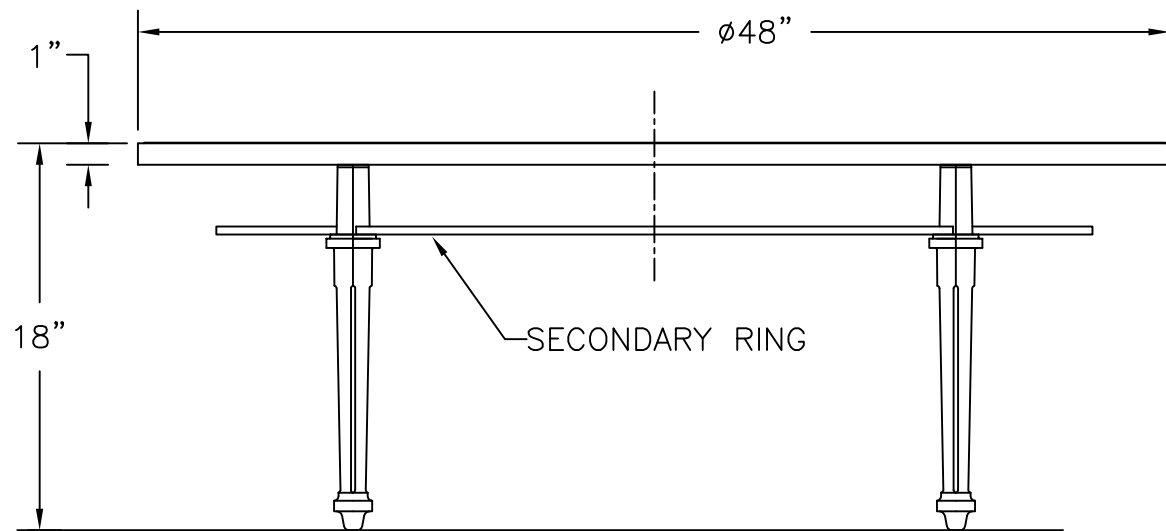

SECTION A-A

FRONT VIEW

PLAN VIEW

KENNETH LYNCH & SONS  
114 WILLENBROCK ROAD  
OXFORD, CT 06478  
PHONE 203-264-2831  
FAX 203-264-2833

48 ROUND COFFEE TABLE  
FLORENTINE

Scale: 3"=1'-0" Date: 2/1/12 Drawn: S.L.A.

MATERIAL: CAST ALUMINUM, WELDED

#48 ROUND TABLE - FLORENTINE