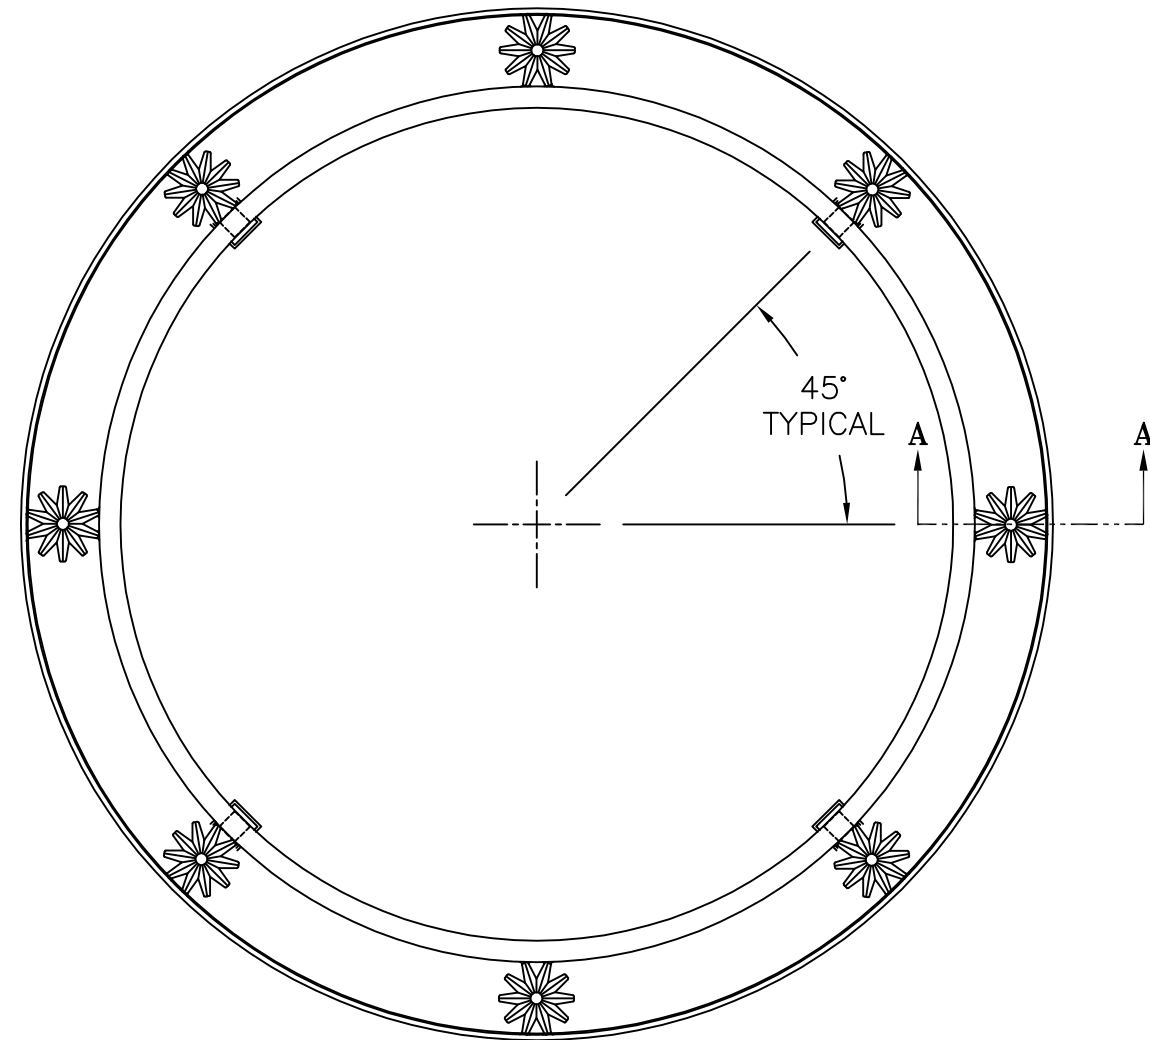

SECTION A-A

FRONT VIEW

PLAN VIEW

KENNETH LYNCH & SONS  
114 WILLENBROCK ROAD  
OXFORD, CT 06478  
PHONE 203-264-2831  
FAX 203-264-2833

48 ROUND COFFEE TABLE  
FLORENTINE

Scale: 3"=1'-0" Date: 2/1/12 Drawn: S.L.A.

MATERIAL: CAST ALUMINUM, WELDED

#48 ROUND TABLE - FLORENTINE