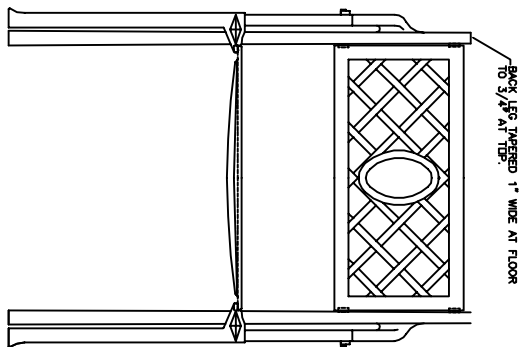

TOP VIEW

TOP VIEW SANS SEAT

SIDE VIEW

FRONT VIEW

KENNETH LYNCH & SONS
 114 WILKINSONVILLE ROAD
 WILKINSONVILLE, NC 27695
 PHONE 919-494-2581
 FAX 919-494-2583

FC37 LATTICE BACK CHAIR	Model FC37-47	Date 8/12/18	Sheet 1 of 1
MATERIAL: CAST ALUMINUM, WELDED			
#FC37 LATTICE BACK CHAIR			