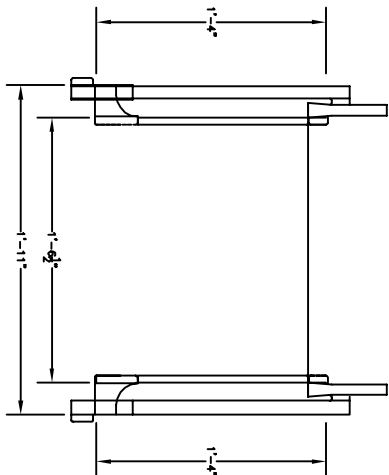

TOP VIEW

TOP VIEW SANS SEAT

SIDE VIEW

FRONT VIEW

KENNETH LYNCH & SONS
 114 WILKINSONVILLE ROAD
 WILKINSONVILLE, NC 27695
 PHONE 919-494-2581
 FAX 919-494-2583

FC37 LATTICE BACK CHAIR	Model FC37-47	Date 8/12/18	Sheet 1 of 1
MATERIAL: CAST ALUMINUM, WELDED			
#FC37 LATTICE BACK CHAIR			