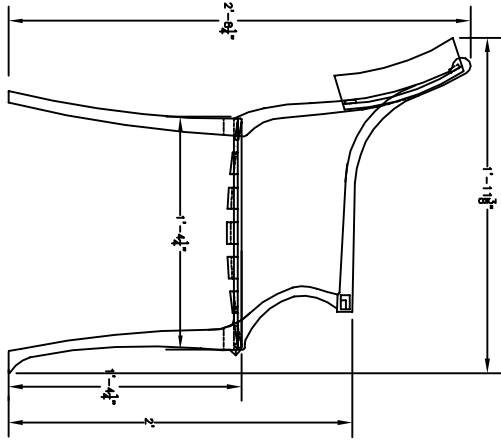

TOP VIEW

TOP VIEW SANS SEAT

SIDE VIEW

FRONT VIEW

KENNETH LYNCH & SONS
 114 WILKINSONVILLE ROAD
 WILKINSONVILLE, NC 27695
 PHONE 919-494-2581
 FAX 919-494-2583

FC37 LATTICE BACK CHAIR	Model FC37-47	Date 8/12/18	Sheet 1 of 1
MATERIAL: CAST ALUMINUM, WELDED			
#FC37 LATTICE BACK CHAIR			