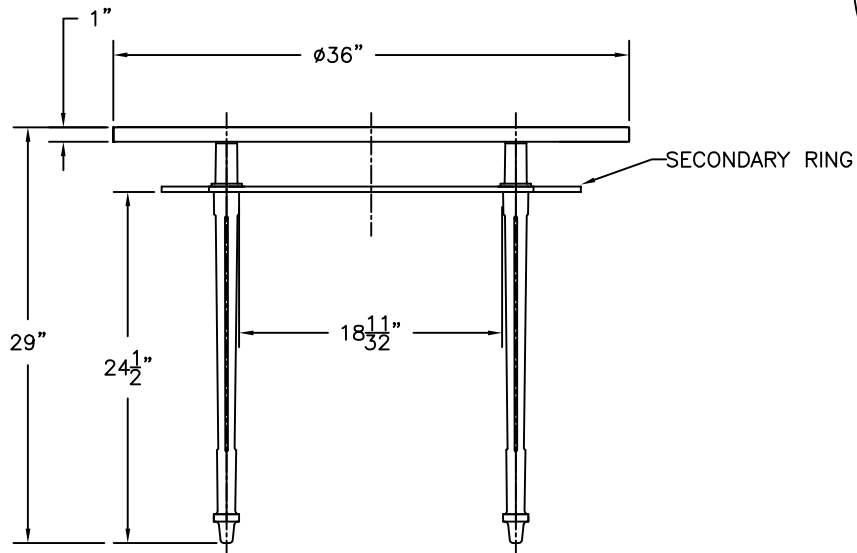

SECTION A-A

PLAN VIEW

FRONT VIEW

ALTERNATIVE ORNAMENTS

KENNETH LYNCH & SONS
114 WILLENBROCK ROAD
OXFORD, CT 06478
PHONE 203-264-2851
FAX 203-264-2853

CAFE TABLE - FLORENTINE
#1556 LEG, 36" DIAMETER

Scale: PAK SIZE Date: 8/18/11 Drawn: S.L.A.

MATERIAL: CAST ALUMINUM, WELDED

#CAFE 36 TABLE - FLORENTINE