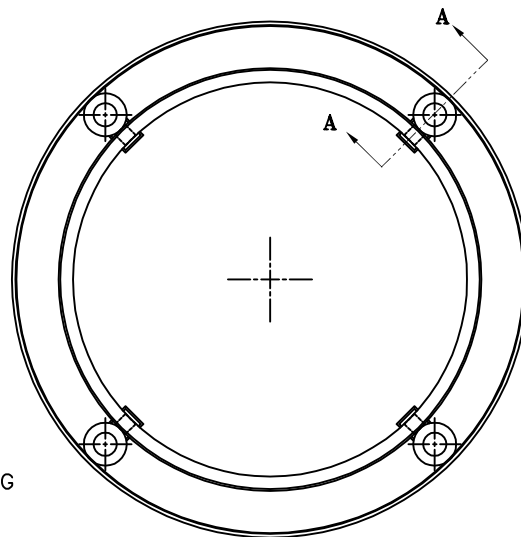

SECTION A-A

PLAN VIEW

FRONT VIEW

ALTERNATIVE ORNAMENTS

KENNETH LYNCH & SONS
114 WILLENBROCK ROAD
OXFORD, CT 06478
PHONE 203-264-2851
FAX 203-264-2853

CAFE TABLE - FLORENTINE
#1556 LEG, 36" DIAMETER

Scale: PAK SIZE Date: 8/18/11 Drawn: S.L.A.

MATERIAL: CAST ALUMINUM, WELDED

#CAFE 36 TABLE - FLORENTINE