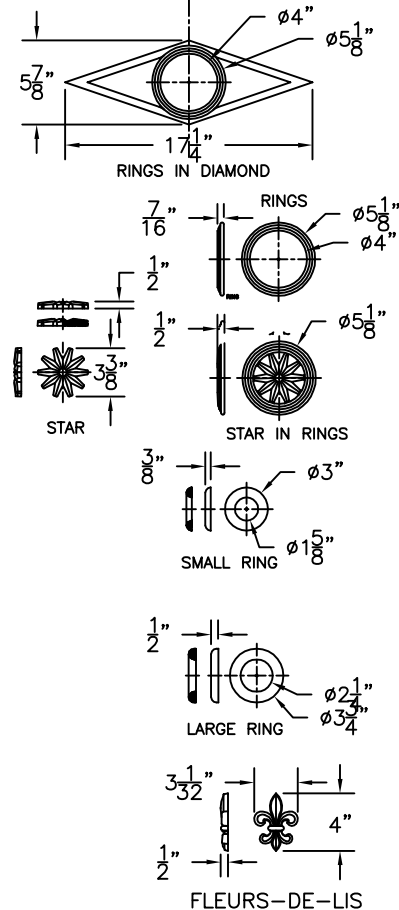

SECTION A-A

PLAN VIEW

FRONT VIEW

ALTERNATIVE ORNAMENTS

KENNETH LYNCH & SONS
114 WILLENBROCK ROAD
OXFORD, CT 06478
PHONE 203-264-2851
FAX 203-264-2853

CAFE TABLE - FLORENTINE
#1556 LEG, 36" DIAMETER

Scale: PAK SIZE Date: 8/18/11 Drawn: S.L.A.

MATERIAL: CAST ALUMINUM, WELDED

#CAFE 36 TABLE - FLORENTINE