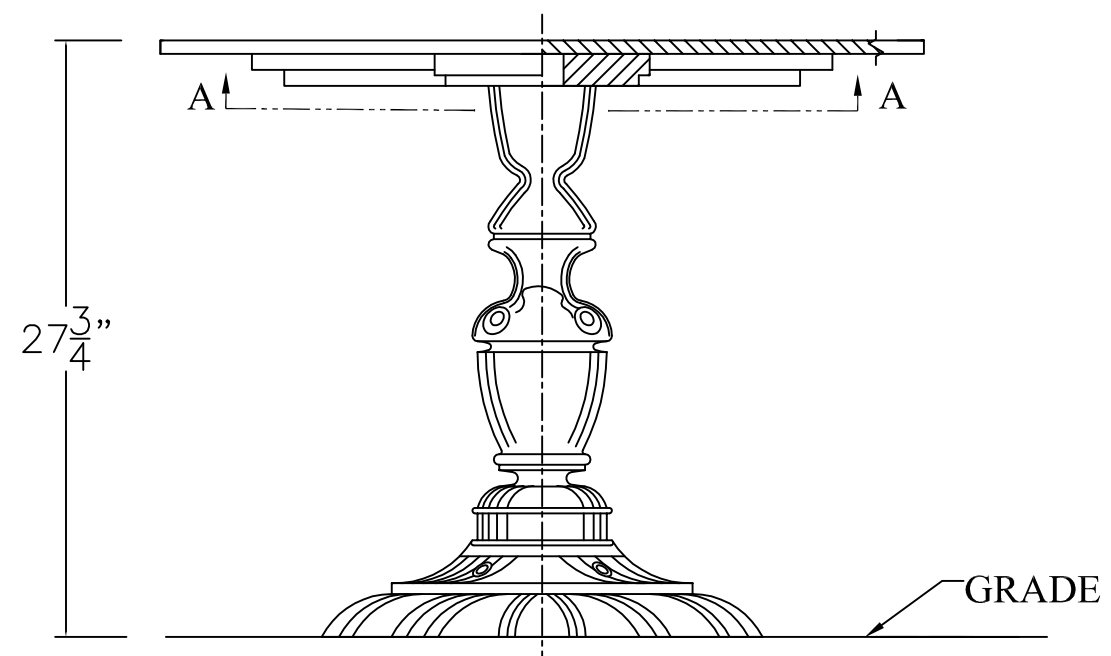

PLAN VIEW

SECTION A-A
BOTTOM VIEW

FRONT VIEW

KENNETH LYNCH & SONS
 114 WILLENBROCK ROAD
 OXFORD, CT 06478
 PHONE 203-264-2831
 FAX 203-264-2833

SQUARE FILIGREE TABLE		
Scale: 3"=1'-0"	Date: 9/19/16	Drawn: S.L.A.
MATERIAL: CAST ALUMINUM		
#SQUARE FILIGREE TABLE 35 inch		