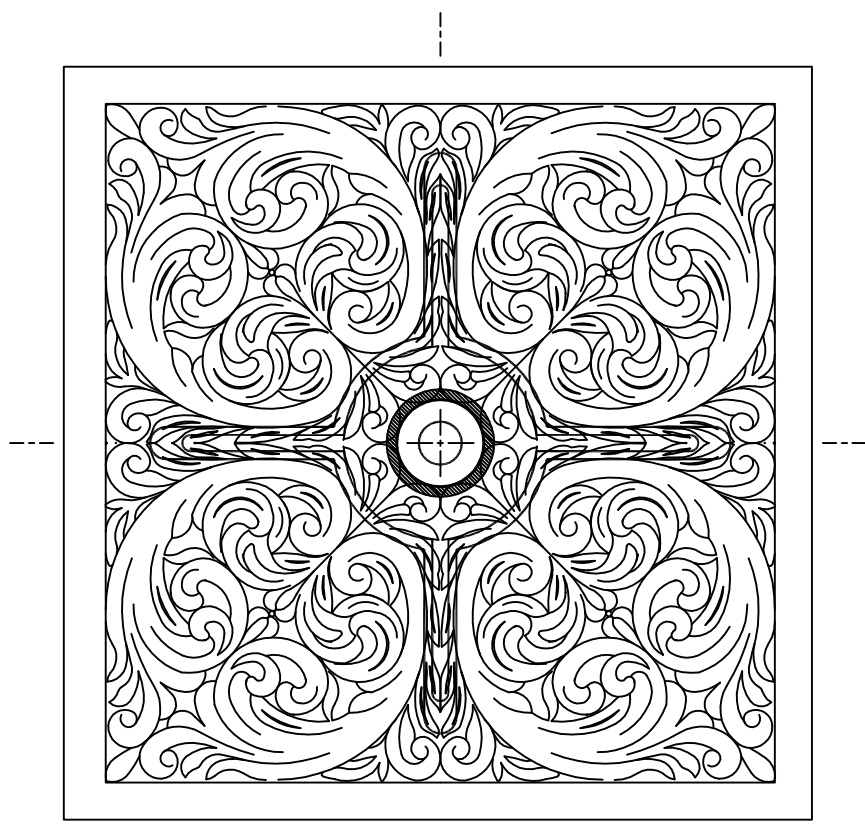

PLAN VIEW

SECTION A-A
BOTTOM VIEW

FRONT VIEW

KENNETH LYNCH & SONS
 114 WILLENBROCK ROAD
 OXFORD, CT 06478
 PHONE 203-264-2831
 FAX 203-264-2833

SQUARE FILIGREE TABLE		
Scale: 3"=1'-0"	Date: 9/19/16	Drawn: S.L.A.
MATERIAL: CAST ALUMINUM		
#SQUARE FILIGREE TABLE 35 inch		