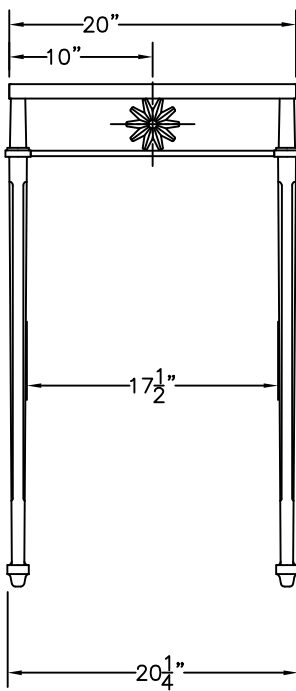

ALTERNATIVE ORNAMENTS

KENNETH LYNCH & SONS
 114 WILLENBROCK ROAD
 OXFORD, CT 06478
 PHONE 203-264-2851
 FAX 203-264-2853

CONSOL TABLE - FLORENTINE		
Scale: 3/4"=1'-0"	Date: 8/12/16	Drawn: S.L.A.
MATERIAL: CAST ALUMINUM, WELDED		
#CONSOL TABLE 48 x 20		