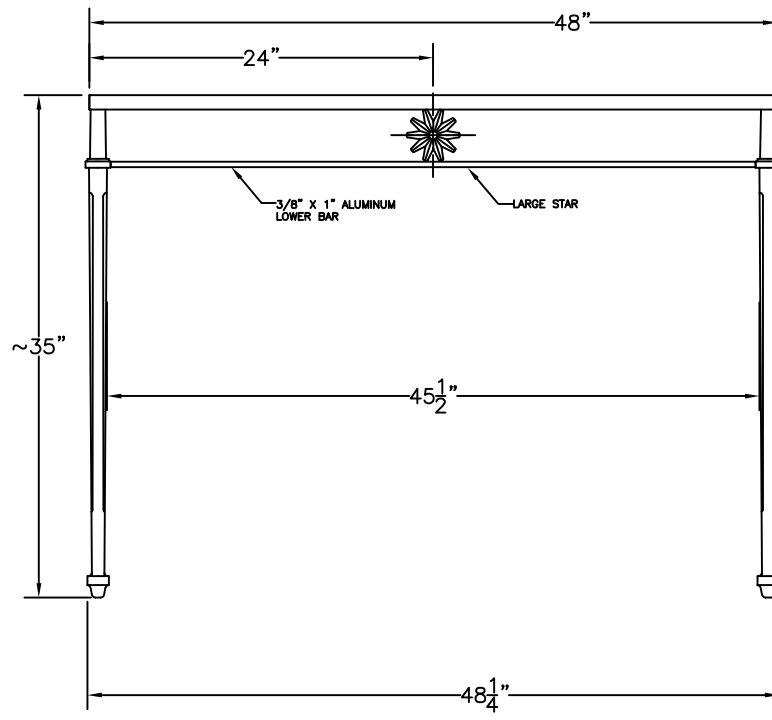

ALTERNATIVE ORNAMENTS

KENNETH LYNCH & SONS
 114 WILLENBROCK ROAD
 OXFORD, CT 06478
 PHONE 203-264-2851
 FAX 203-264-2853

CONSOL TABLE - FLORENTINE		
Scale: 3/4"=1'-0"	Date: 8/12/16	Drawn: S.L.A.
MATERIAL: CAST ALUMINUM, WELDED		
#CONSOL TABLE 48 x 20		