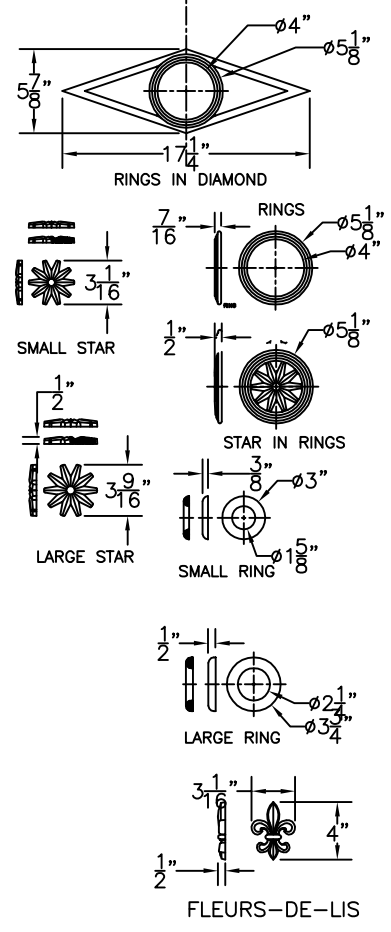

ALTERNATIVE ORNAMENTS

KENNETH LYNCH & SONS
 114 WILLENBROCK ROAD
 OXFORD, CT 06478
 PHONE 203-264-2851
 FAX 203-264-2853

CONSOL TABLE - FLORENTINE		
Scale: 3/4"=1'-0"	Date: 8/12/16	Drawn: S.L.A.
MATERIAL: CAST ALUMINUM, WELDED		
#CONSOL TABLE 48 x 20		