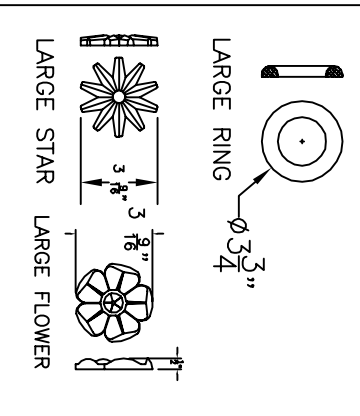

NOTE: OTHER TABLE
SIZES ARE AVAILABLE

DECORATIVE OPTIONS

KENNETH LYNCH & SONS
114 WILLENBROCK ROAD
OXFORD, CT 06478
PHONE 203-264-2831
FAX 203-264-2833

FC30 COFFEE TABLE - FLORENTINE	
GLASS TOP	
Scale: 3/4"=1'-0"	Date: 9/10/20
DRAWING: M.T.D.	
MATERIAL: CAST ALUMINUM, WELDED	
#FC30 COFFEE TABLE 18 X 30	