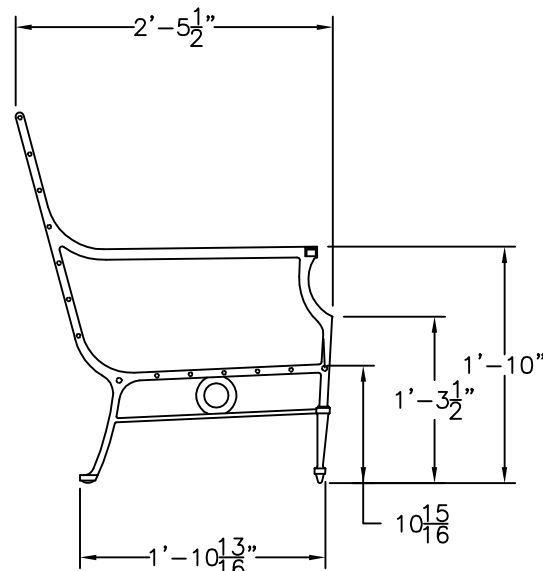

WITH CUSHIONS

SIDE VIEW

FRONT VIEW

TWO CUSHIONS:
 BACK: FCB401 23" X 21" X 3"
 SEAT: FCB400 23" X 23" X 5"

WITHOUT CUSHIONS

TOP VIEW

Ø1/2" OUTER SEAT ROUND BARS
 Ø3/8" x INNER SEAT ROUND BARS

SIDE VIEW

FRONT VIEW

Ø3/8" x ALL BACK SEAT ROUND BARS

KENNETH LYNCH & SONS
 114 WILLENBROCK ROAD
 OXFORD, CT 06478
 PHONE 203-264-2831
 FAX 203-264-2833

NEO-CLASSIC GRAND CHAIR		
Scale: 1 1/2"=1'-0"	Date: 9/15/16	Drawn: S.L.A.
MAT'L: ALUMINUM		
#NEO-CLASSIC GRAND CHAIR		