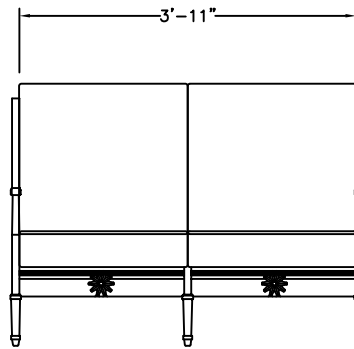

SIDE VIEW

WITH CUSHIONS

FRONT VIEW

FOUR CUSHIONS:
 2 BACK: CUSTOM 22" X 23 1/2" X 3"
 2 SEAT: CUSTOM 23" X 23 1/2" X 5"

WITHOUT CUSHIONS

TOP VIEW

NOTES:
 ALL ROUND SEAT & BACK RODS GO INTO HOLES DRILLED THROUGH THE LEGS, WELD IN PLACE ON THE OUTSIDE OF THE LEGS AND THEN GRIND WELDS SMOOTH.

SIDE VIEW

FRONT VIEW

3/8" X 1" FLAT BAR WELDED TO FRONT AND BOTH SIDES. NO FLAT BAR IN BACK.
 STARS CENTERED BETWEEN LEGS WELDED TO 1/2" ROUND BAR AND 3/8" X 1" FLAT LOWER BAR.

KENNETH LYNCH & SONS
 114 WILLENBROCK ROAD
 OXFORD, CT 06478
 PHONE 203-264-2831
 FAX 203-264-2833

NEO-CLASSICAL GRAND SOFA - FLORENTINE 49 INCHES LONG		
Scale: 1/2"=1'-0"	Date: 1/23/12	Drawn: S.L.A.
MAT'L: ALUMINUM		
NEO-CLASSICAL SOFA - 49		