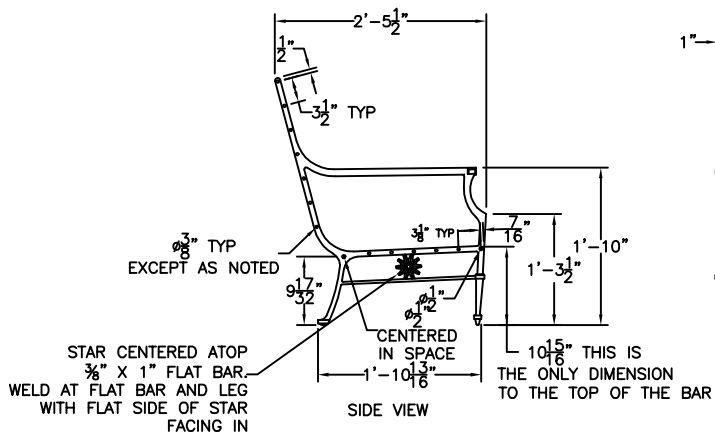

SIDE VIEW

WITH CUSHIONS

FRONT VIEW

FOUR CUSHIONS:
 2 BACK: CUSTOM 22" X 23 1/2" X 3"
 2 SEAT: CUSTOM 23" X 23 1/2" X 5"

WITHOUT CUSHIONS

TOP VIEW

NOTES:
 ALL ROUND SEAT & BACK RODS GO INTO HOLES DRILLED THROUGH THE LEGS, WELD IN PLACE ON THE OUTSIDE OF THE LEGS AND THEN GRIND WELDS SMOOTH.

SIDE VIEW

FRONT VIEW

3/8" X 1" FLAT BAR WELDED TO FRONT AND BOTH SIDES. NO FLAT BAR IN BACK.
 STARS CENTERED BETWEEN LEGS WELDED TO 1/2" ROUND BAR AND 3/8" X 1" FLAT LOWER BAR.

KENNETH LYNCH & SONS
 114 WILLENBROCK ROAD
 OXFORD, CT 06478
 PHONE 203-264-2831
 FAX 203-264-2833

NEO-CLASSICAL GRAND SOFA - FLORENTINE 49 INCHES LONG		
Scale: 1/2"=1'-0"	Date: 1/23/12	Drawn: S.L.A.
MAT'L: ALUMINUM		
NEO-CLASSICAL SOFA - 49		