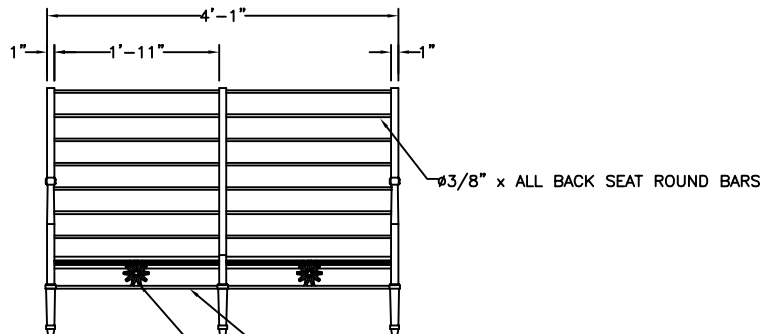

SIDE VIEW

WITH CUSHIONS

FRONT VIEW

FOUR CUSHIONS:
 2 BACK: CUSTOM 22" X 23 1/2" X 3"
 2 SEAT: CUSTOM 23" X 23 1/2" X 5"

WITHOUT CUSHIONS

TOP VIEW

NOTES:
 ALL ROUND SEAT & BACK RODS GO INTO HOLES DRILLED THROUGH THE LEGS, WELD IN PLACE ON THE OUTSIDE OF THE LEGS AND THEN GRIND WELDS SMOOTH.

SIDE VIEW

FRONT VIEW

3/8" X 1" FLAT BAR WELDED TO FRONT AND BOTH SIDES. NO FLAT BAR IN BACK.
 STARS CENTERED BETWEEN LEGS WELDED TO 1/2" ROUND BAR AND 3/8" X 1" FLAT LOWER BAR.

KENNETH LYNCH & SONS
 114 WILLENBROCK ROAD
 OXFORD, CT 06478
 PHONE 203-264-2831
 FAX 203-264-2833

NEO-CLASSICAL GRAND SOFA - FLORENTINE 49 INCHES LONG		
Scale: 1/2"=1'-0"	Date: 1/23/12	Drawn: S.L.A.
MAT'L: ALUMINUM		
NEO-CLASSICAL SOFA - 49		