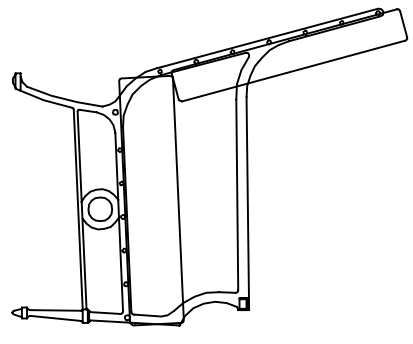

WITH CUSHIONS

SIDE VIEW

FRONT VIEW

TWO CUSHIONS:
 BACK: FCB401 23" X 21" X 3"
 SEAT: FCB400 23" X 23" X 5"

WITHOUT CUSHIONS

SIDE VIEW

TOP VIEW

Ø1/2" OUTER SEAT ROUND BARS
 Ø3/8" x INNER SEAT ROUND BARS

FRONT VIEW

Ø3/8" x ALL BACK SEAT ROUND BARS

KENNETH LYNCH & SONS
 114 WILLENBEROCK ROAD
 OXFORD, CT 06478
 PHONE 203-264-2831
 FAX 203-264-2833

FC25 NEOCLASSIC GRAND CHAIR	
Scale: 1 1/2"=1'-0"	Date: 9/10/20
DRAWN: M.T.D.	
MATERIAL: ALUMINUM	
#FC25 NEOCLASSIC GRAND CHAIR	