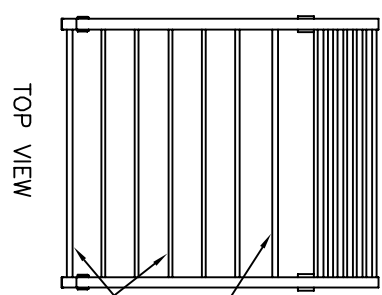

WITH CUSHIONS

SIDE VIEW

FRONT VIEW

TWO CUSHIONS:
 BACK: FCB401 23" X 21" X 3"
 SEAT: FCB400 23" X 23" X 5"

WITHOUT CUSHIONS

SIDE VIEW

TOP VIEW

Ø1/2" OUTER SEAT ROUND BARS
 Ø3/8" x INNER SEAT ROUND BARS

FRONT VIEW

Ø3/8" x ALL BACK SEAT ROUND BARS

KENNETH LYNCH & SONS
 114 WILLENBEROCK ROAD
 OXFORD, CT 06478
 PHONE 203-264-2831
 FAX 203-264-2833

FC25 NEOCLASSIC GRAND CHAIR	
Scale: 1 1/2"=1'-0"	Date: 9/10/20
DRAWN: M.T.D.	
MATERIAL: ALUMINUM	
#FC25 NEOCLASSIC GRAND CHAIR	