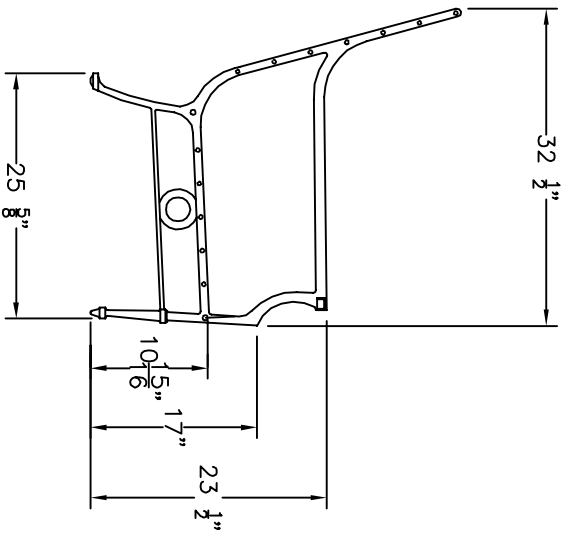

WITH CUSHIONS

SIDE VIEW

FRONT VIEW

TWO CUSHIONS:
 BACK: FCB401 23" X 21" X 3"
 SEAT: FCB400 23" X 23" X 5"

WITHOUT CUSHIONS

SIDE VIEW

TOP VIEW

Ø1/2" OUTER SEAT ROUND BARS
 Ø3/8" x INNER SEAT ROUND BARS

FRONT VIEW

Ø3/8" x ALL BACK SEAT ROUND BARS

KENNETH LYNCH & SONS
 114 WILLENBEROCK ROAD
 OXFORD, CT 06478
 PHONE 203-264-2831
 FAX 203-264-2833

FC25 NEOCLASSIC GRAND CHAIR	
Scale: 1 1/2"=1'-0"	Date: 9/10/20
DRAWN: M.T.D.	
MATERIAL: ALUMINUM	
#FC25 NEOCLASSIC GRAND CHAIR	