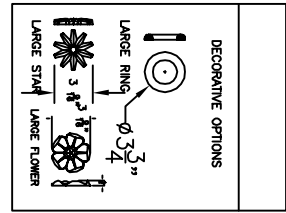

WITH CUSHIONS

SIDE VIEW

FRONT VIEW

TWO CUSHIONS:
 BACK: FCB401 23" X 21" X 3"
 SEAT: FCB400 23" X 23" X 5"

WITHOUT CUSHIONS

SIDE VIEW

TOP VIEW

Ø1/2" OUTER SEAT ROUND BARS
 Ø3/8" x INNER SEAT ROUND BARS

FRONT VIEW

Ø3/8" x ALL BACK SEAT ROUND BARS

KENNETH LYNCH & SONS
 114 WILLENBEROCK ROAD
 OXFORD, CT 06478
 PHONE 203-264-2831
 FAX 203-264-2833

FC25 NEOCLASSIC GRAND CHAIR	
Scale: 1 1/2"=1'-0"	Date: 9/10/20
DRAWN: M.T.D.	
MATERIAL: ALUMINUM	
#FC25 NEOCLASSIC GRAND CHAIR	