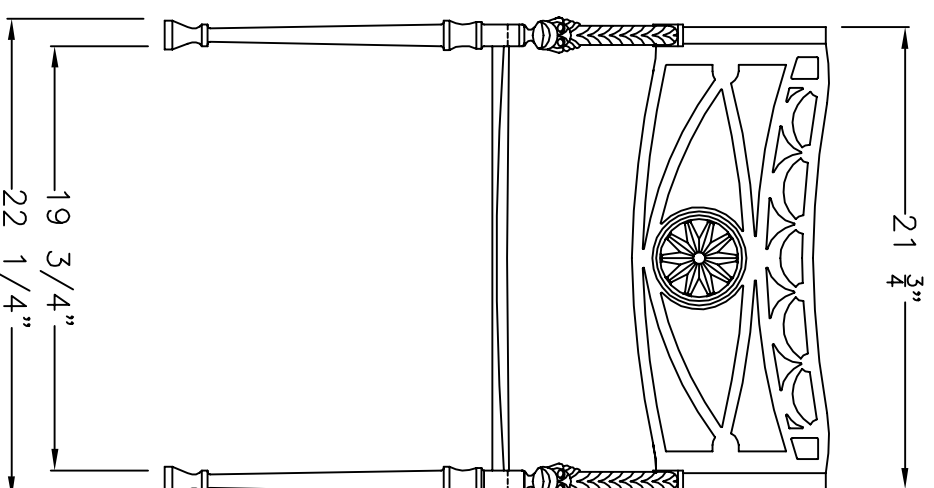

NOTES:
 CUSHION MEASURES
 20" X 16" DEEP X 2" THICK

SIDE ELEVATION

FRONT ELEVATION

KENNETH LYNCH & SONS
 114 WILLENBROCK ROAD
 OXFORD, CT 06478
 PHONE 203-264-2831
 FAX 203-264-2833

FC20 FILIGREE CHAIR - FLORENTINE

Scale: 3/4"=1'-0"	Date: 9/10/20	Drawn: M.T.D.
MATERIAL: CAST ALUMINUM, WELDED		
#FC20 FILIGREE		