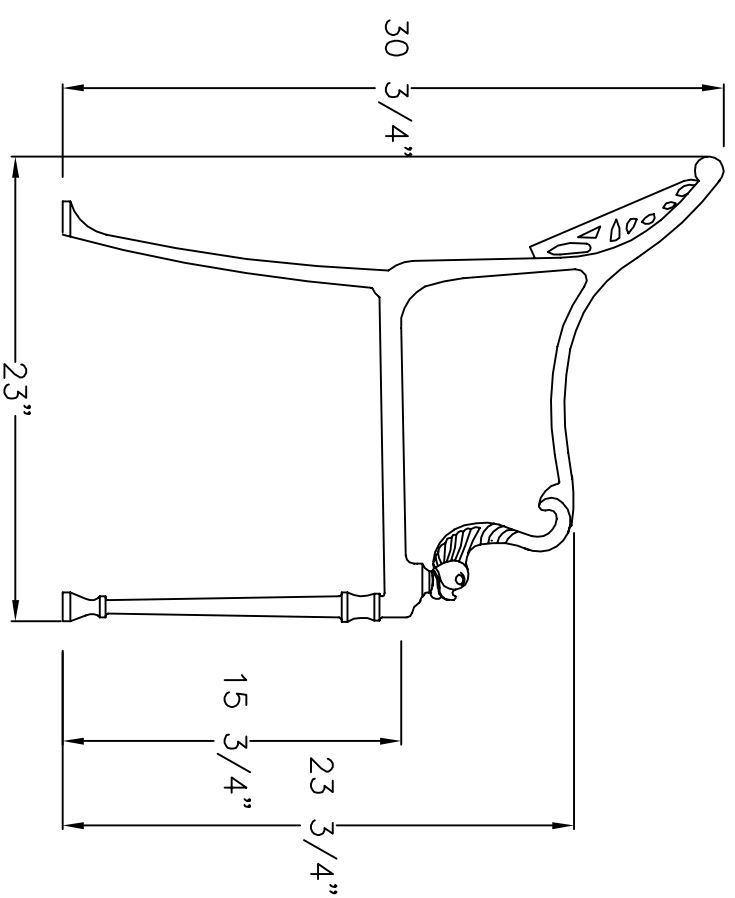

NOTES:
 CUSHION MEASURES
 20" X 16" DEEP X 2" THICK

SIDE ELEVATION

FRONT ELEVATION

KENNETH LYNCH & SONS
 114 WILLENBROCK ROAD
 OXFORD, CT 06478
 PHONE 203-264-2831
 FAX 203-264-2833

FC20 FILIGREE CHAIR - FLORENTINE

Scale: 3/4"=1'-0"	Date: 9/10/20	Drawn: M.T.D.
MATERIAL: CAST ALUMINUM, WELDED		
#FC20 FILIGREE		